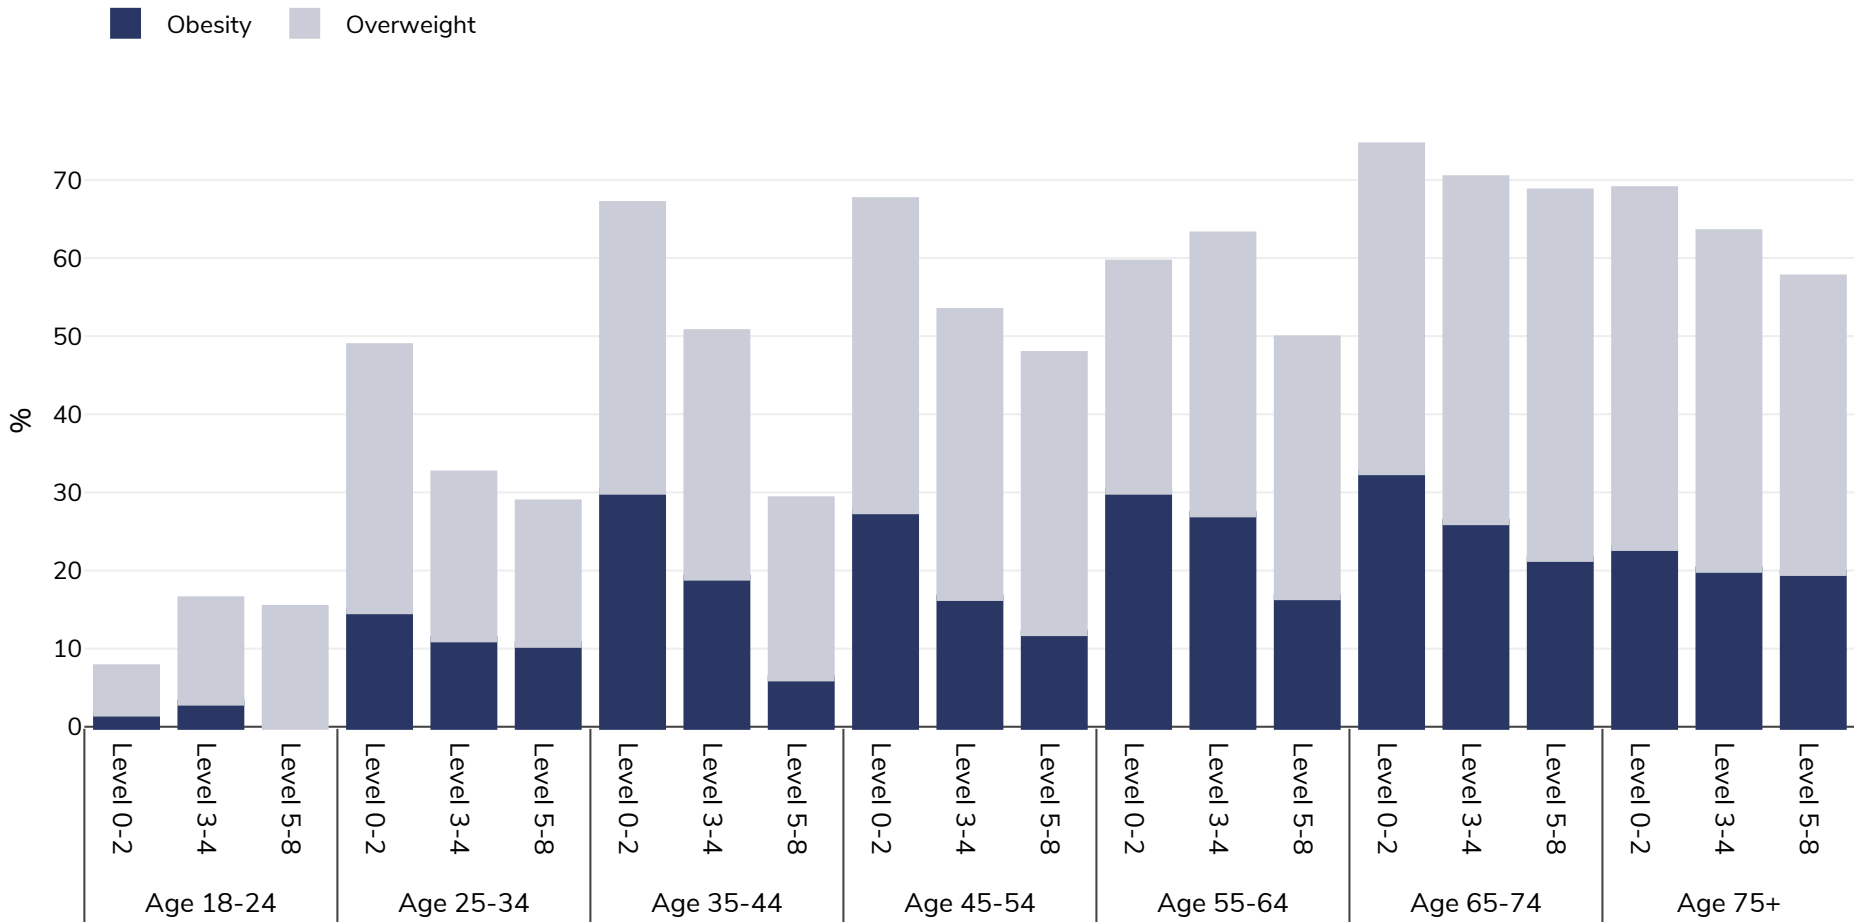

Czechia: Overweight/obesity by age and education

Women, 2019

Survey type: Self-reported

Area covered: National

References: Eurostat 2019. Available at https://appsso.eurostat.ec.europa.eu/nui/show.do?dataset=hlth_ehis_bm1e&lang=en (last accessed 09.08.21).

Notes: Insufficient sample size in males by education 18-24 years

Unless otherwise noted, overweight refers to a BMI between 25kg and 29.9kg/m², obesity refers to a BMI greater than 30kg/m².