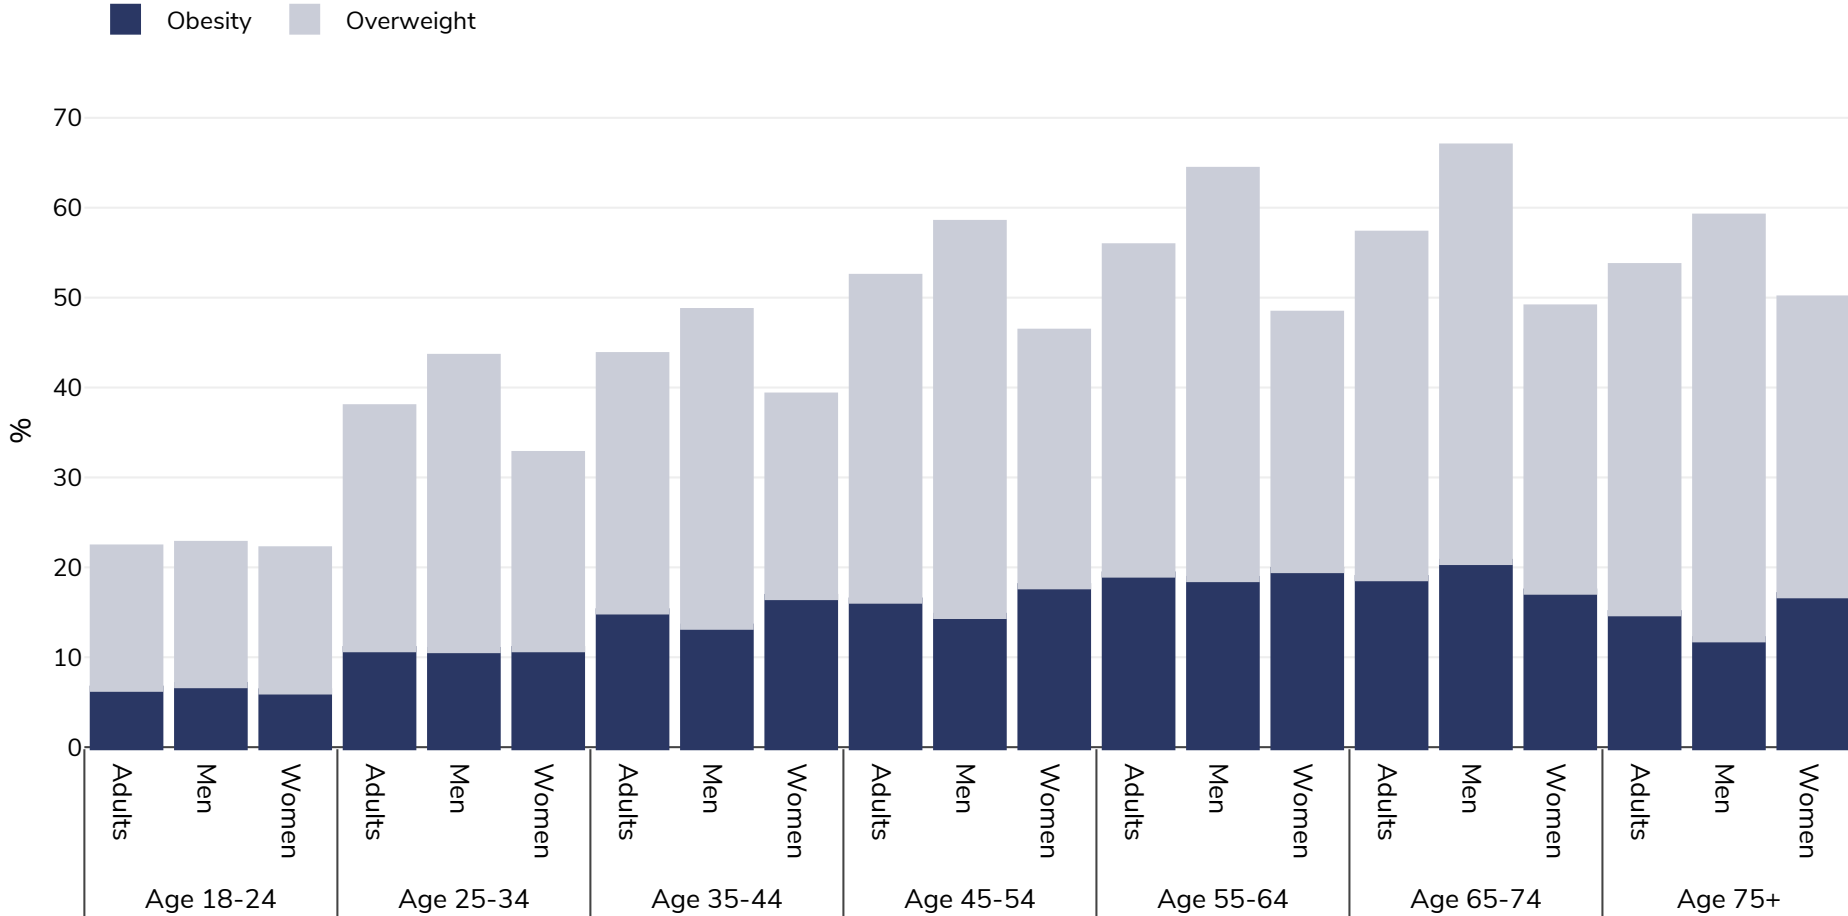

# France: Overweight/obesity by age

Adults, 2019

Survey type: Self-reported

Area covered: National

References: Eurostat 2019. Available at [https://appsso.eurostat.ec.europa.eu/nui/show.do?dataset=hlth\\_ehis\\_bm1i&lang=en](https://appsso.eurostat.ec.europa.eu/nui/show.do?dataset=hlth_ehis_bm1i&lang=en) (last accessed 09.08.21).

Unless otherwise noted, overweight refers to a BMI between 25kg and 29.9kg/m<sup>2</sup>, obesity refers to a BMI greater than 30kg/m<sup>2</sup>.