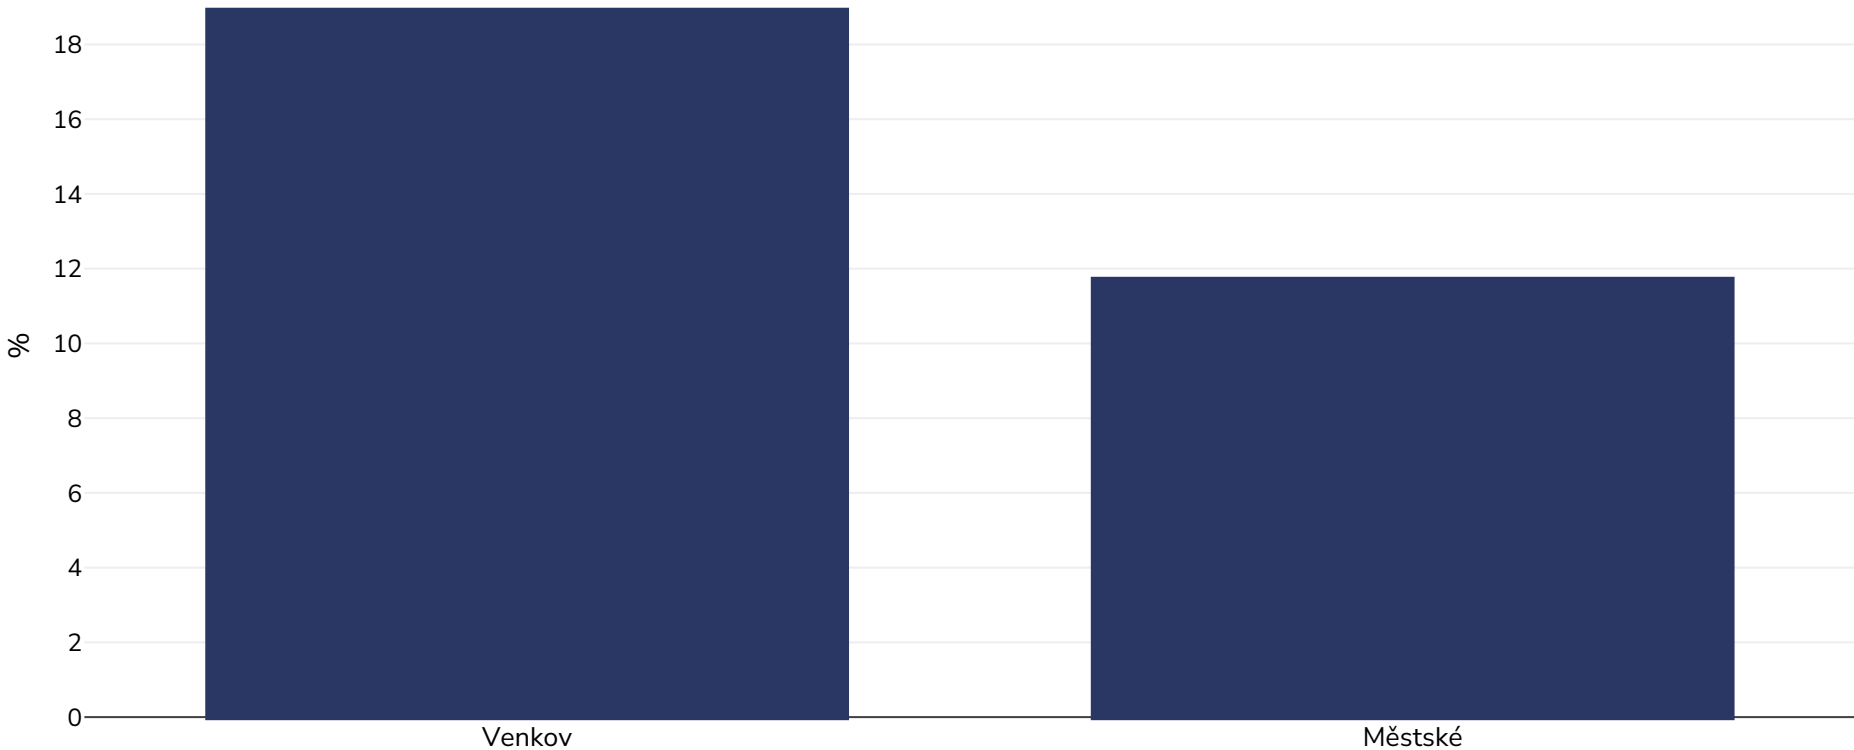

Rusko: Overweight/obesity by region

Infants, 1996

■ Nadváha nebo obezita

Velikost vzorku: 603

Reference: Other: Russia Longitudinal Monitoring Survey (RLMS-HSE) Round VII 1996

Poznámky: UNICEF/WHO/World Bank Joint Child Malnutrition Estimates Expanded Database: Overweight (Survey Estimates), May 2023, New York. For more information about the methodology, please consult <https://data.unicef.org/resources/jme-2023-country-consultations/>