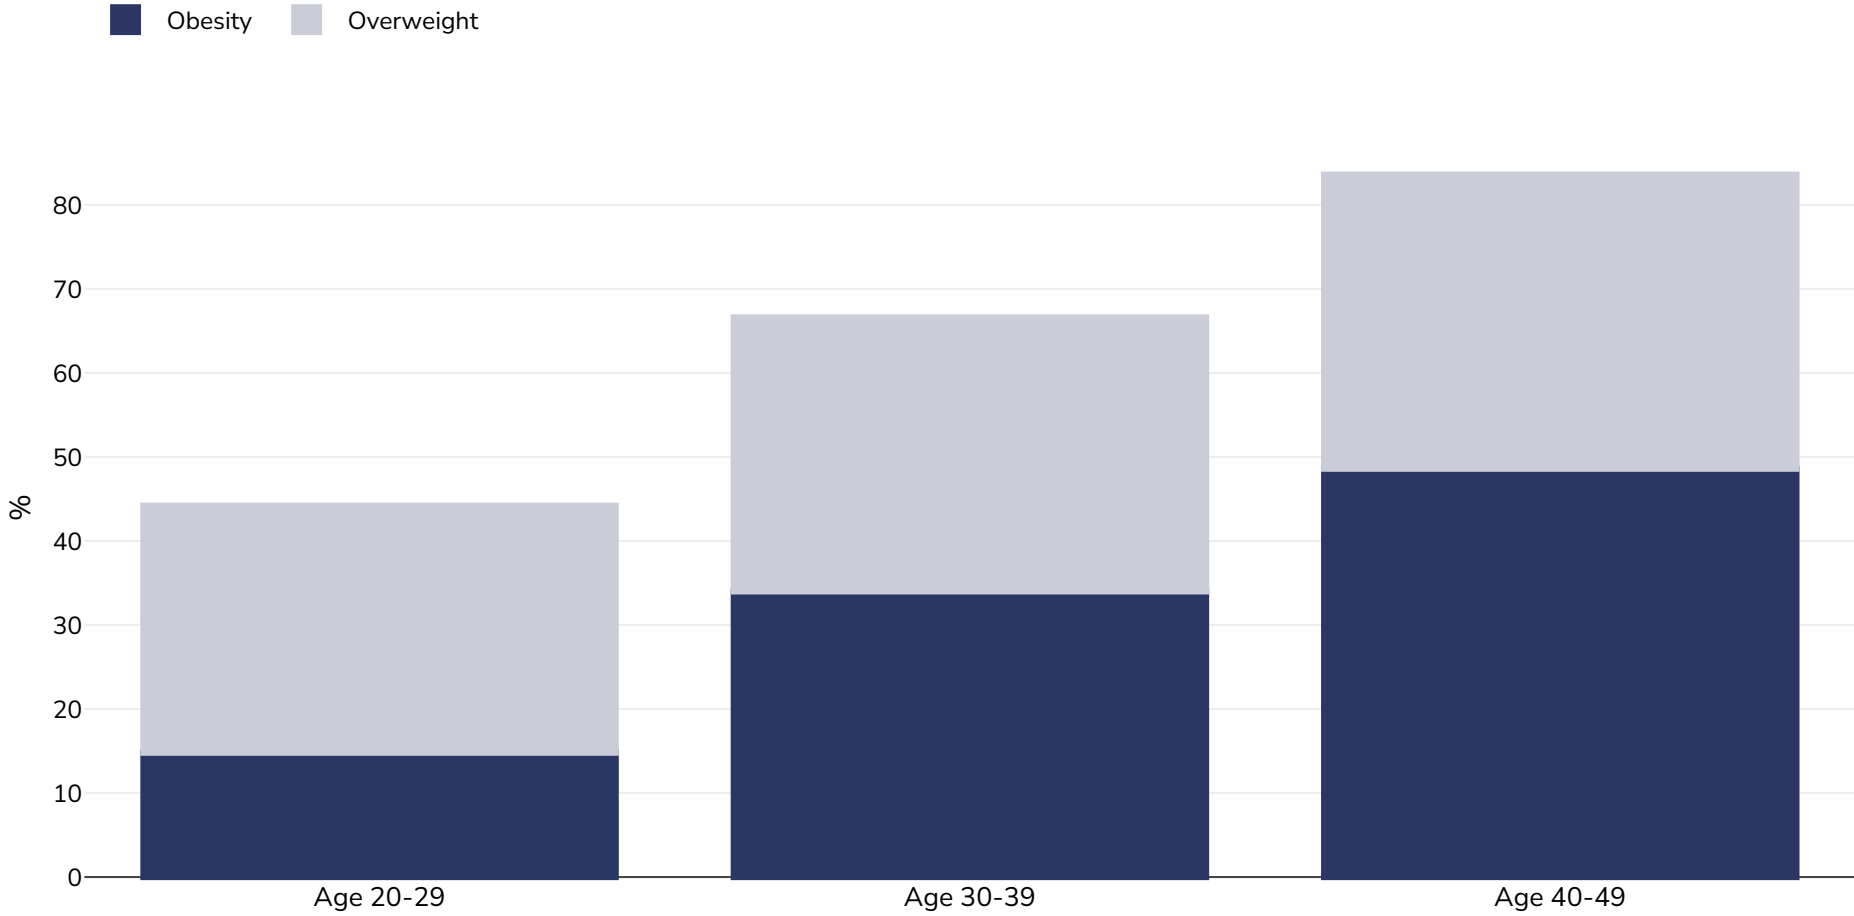

Jordan: Overweight/obesity by age

Women, 2023

Survey type:	Measured
Sample size:	8034
Area covered:	National
References:	Department of Statistics (DoS) [Jordan] and ICF. 2024. Jordan Population and Family and Health Survey 2023. Amman, Jordan, and Rockville, Maryland, USA: DoS and ICF.

Unless otherwise noted, overweight refers to a BMI between 25kg and 29.9kg/m², obesity refers to a BMI greater than 30kg/m².