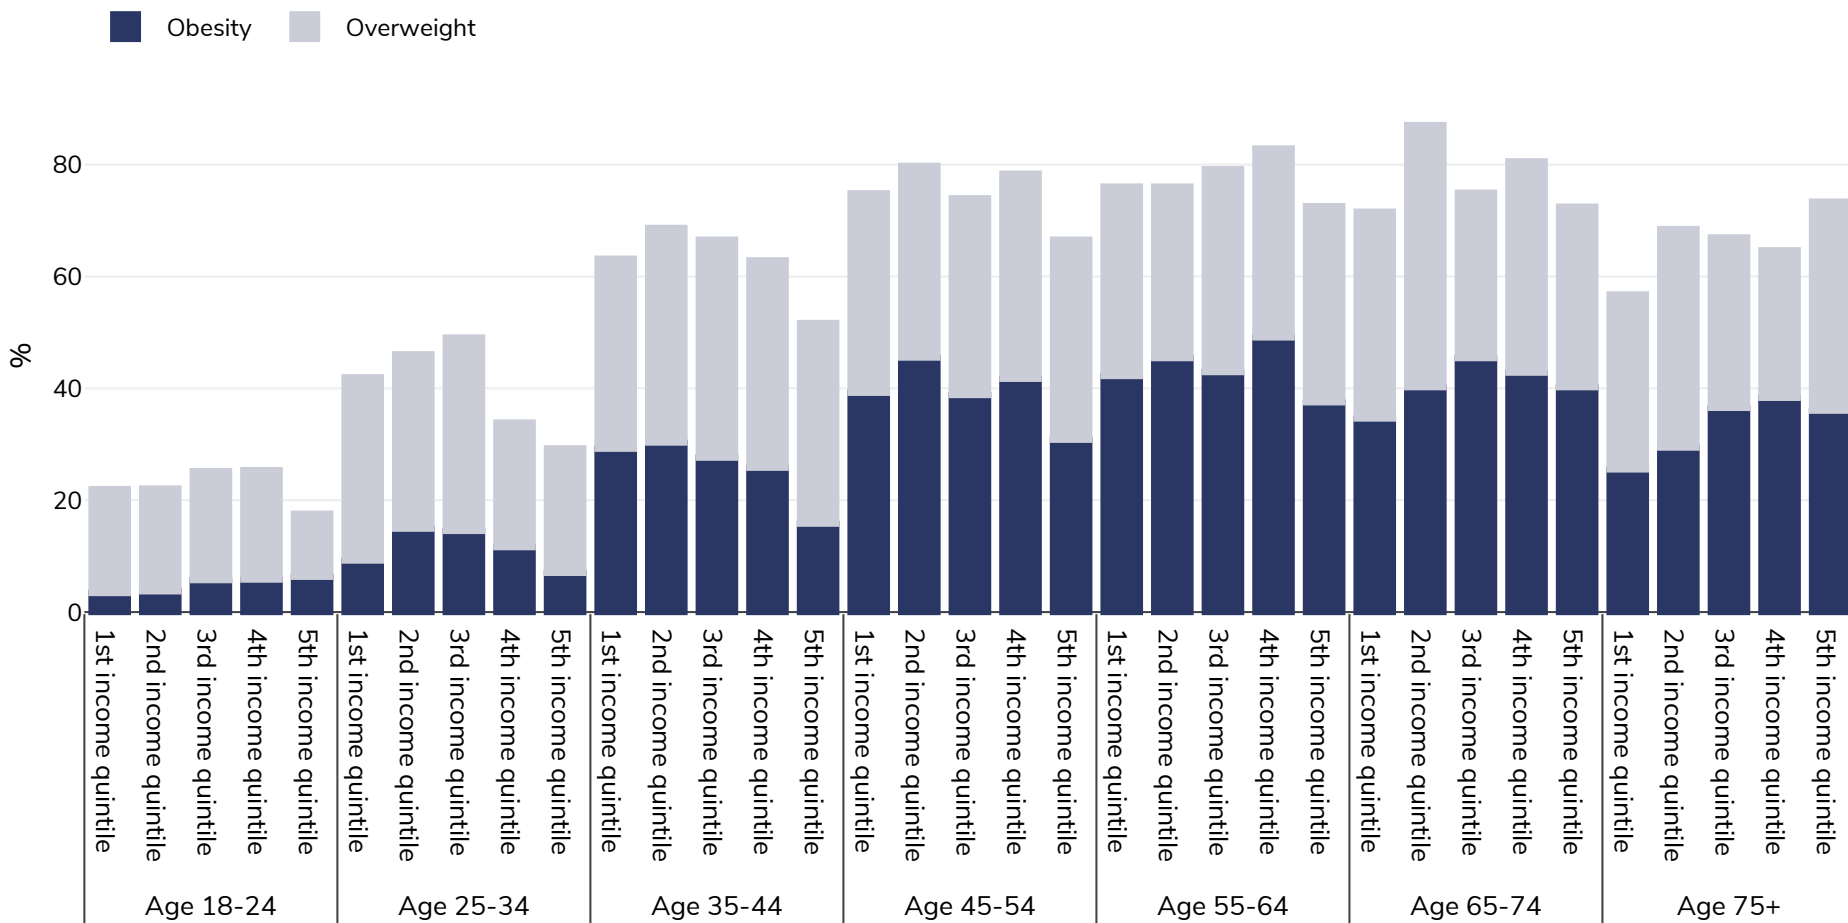

Turkey: Overweight/obesity by age and socio-economic group

Women, 2019

Survey type: Self-reported

Area covered: National

References: Eurostat 2019. Available at https://appsso.eurostat.ec.europa.eu/nui/show.do?dataset=hlth_ehis_bm1i&lang=en (last accessed 09.08.21).

Unless otherwise noted, overweight refers to a BMI between 25kg and 29.9kg/m², obesity refers to a BMI greater than 30kg/m².