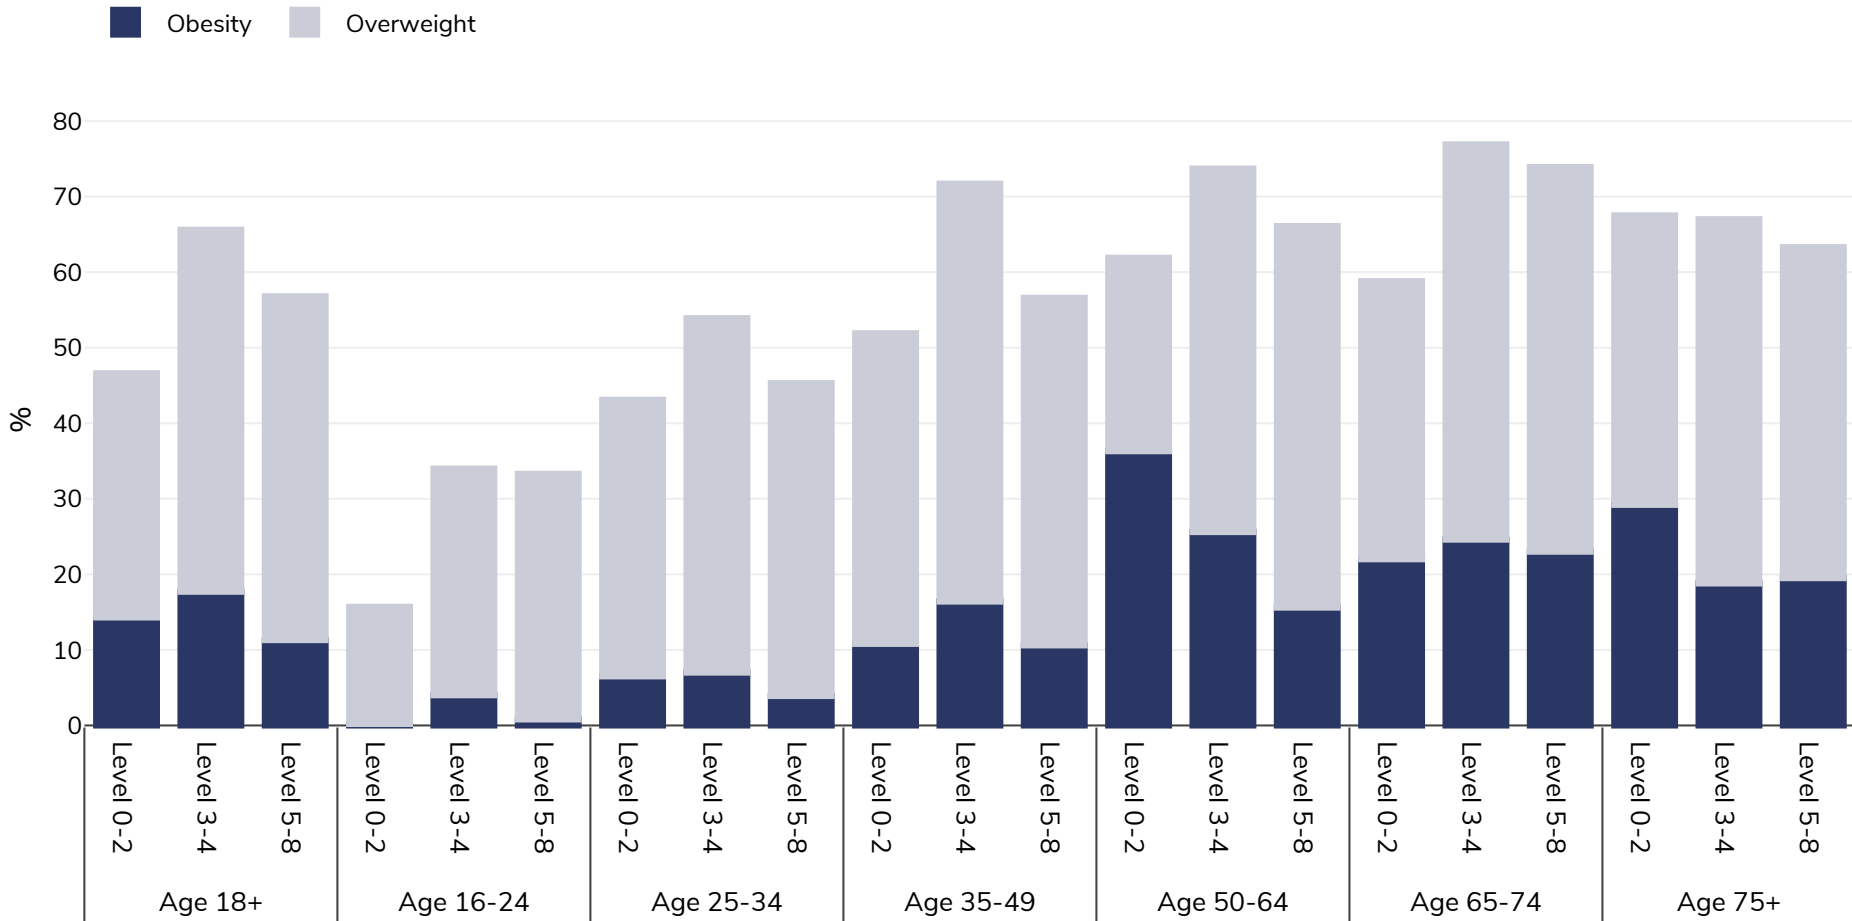

Lithuania: Overweight/obesity by age and education

Men, 2017

Survey type: Self-reported

Area covered: National

References: Eurostat Database: http://appsso.eurostat.ec.europa.eu/nui/show.do?dataset=hlth_ehis_bm1e&lang=en (last accessed 25.08.20)

Unless otherwise noted, overweight refers to a BMI between 25kg and 29.9kg/m², obesity refers to a BMI greater than 30kg/m².