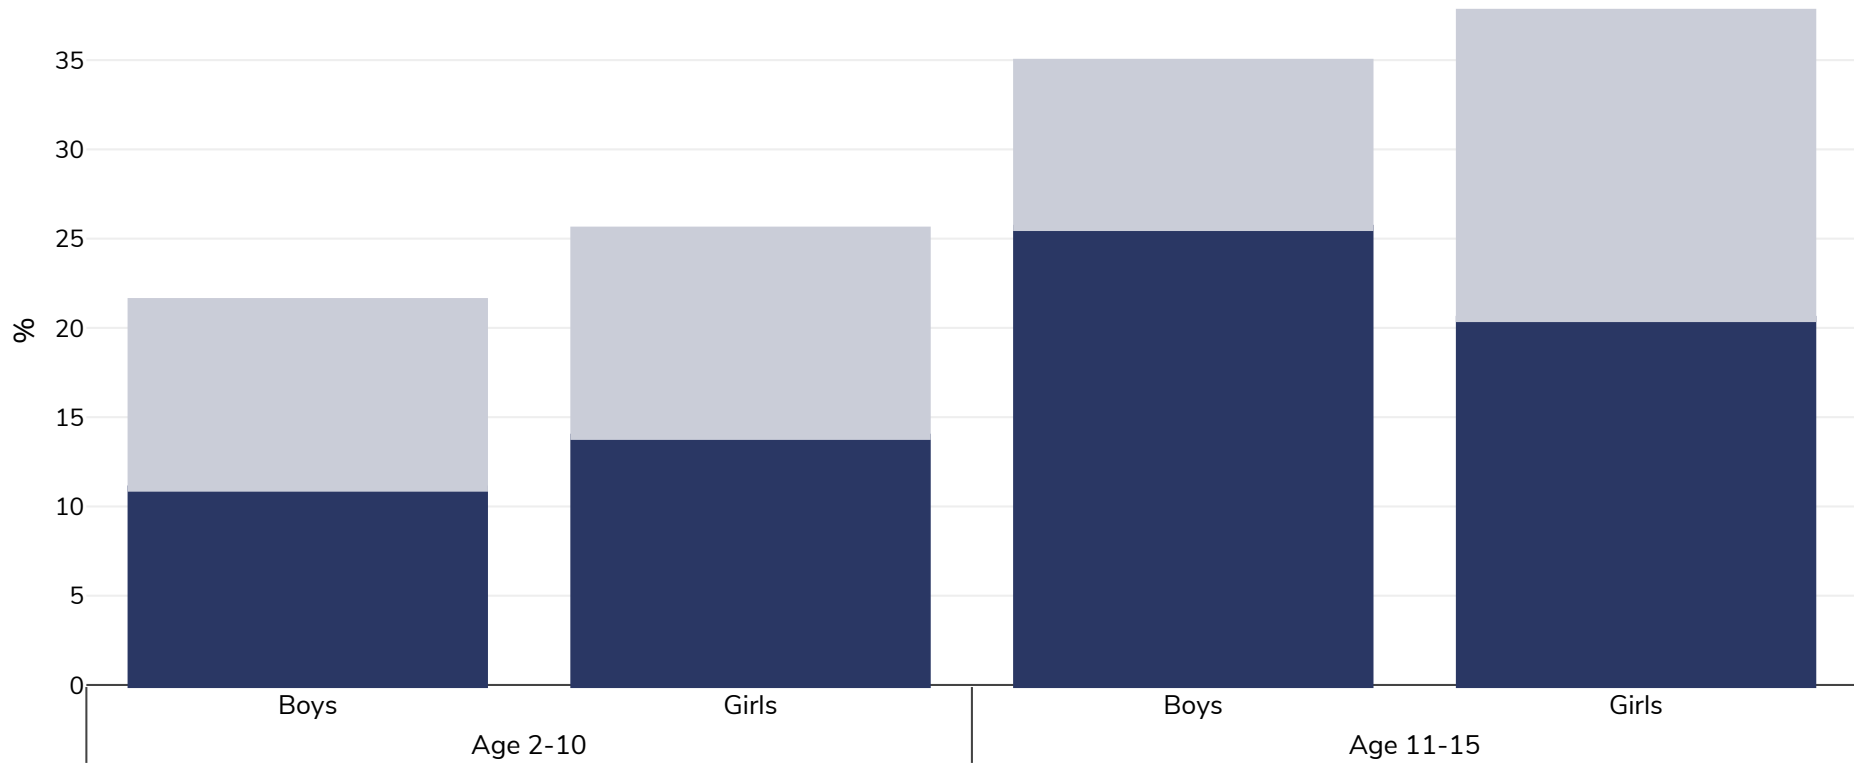

England: Overweight/obesity by age

Children, 2016

■ Obesity ■ Overweight

Survey type:	Measured
Sample size:	1334
Area covered:	National
References:	Health Survey for England 2016. Available at: https://digital.nhs.uk/catalogue/PUB30169 (Last accessed 13 December 2017)
Notes:	85th and 95th Centile
Cutoffs:	Other