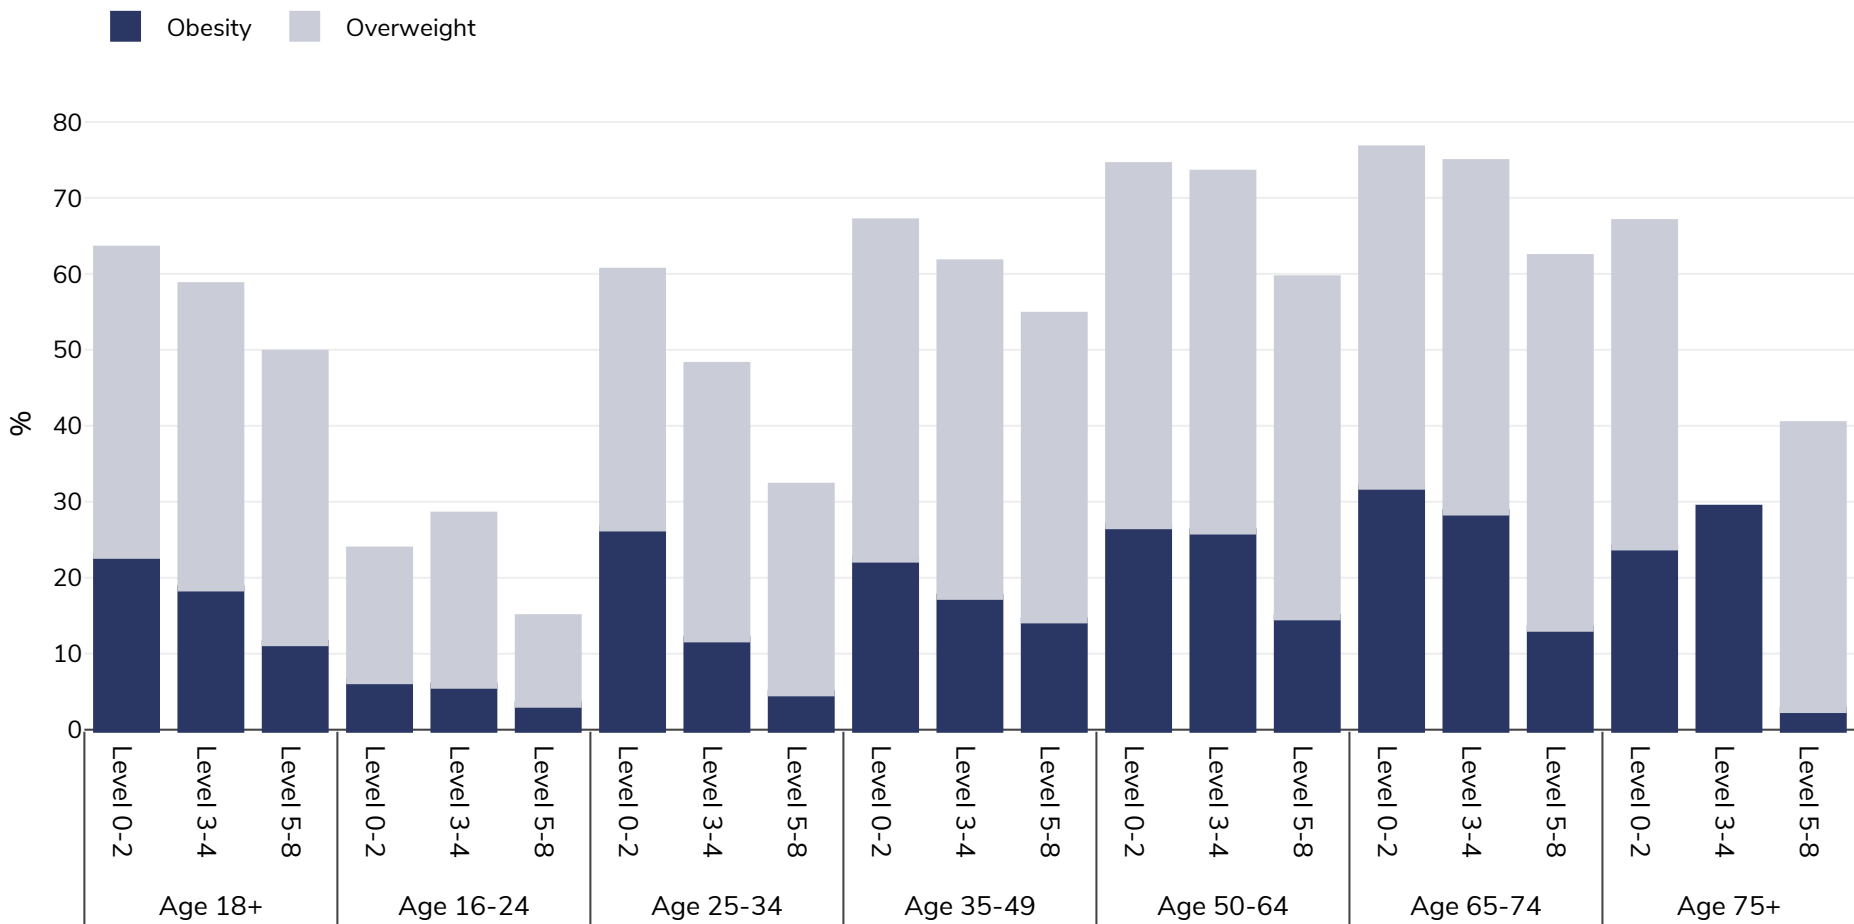

Luxembourg: Overweight/obesity by age and education

Men, 2017

Survey type: Self-reported

Area covered: National

References: 2017 - Education EUROSTAT Database http://appsso.eurostat.ec.europa.eu/nui/show.do?dataset=ilc_hch10&lang=en (last accessed 25.08.20)

Unless otherwise noted, overweight refers to a BMI between 25kg and 29.9kg/m², obesity refers to a BMI greater than 30kg/m².