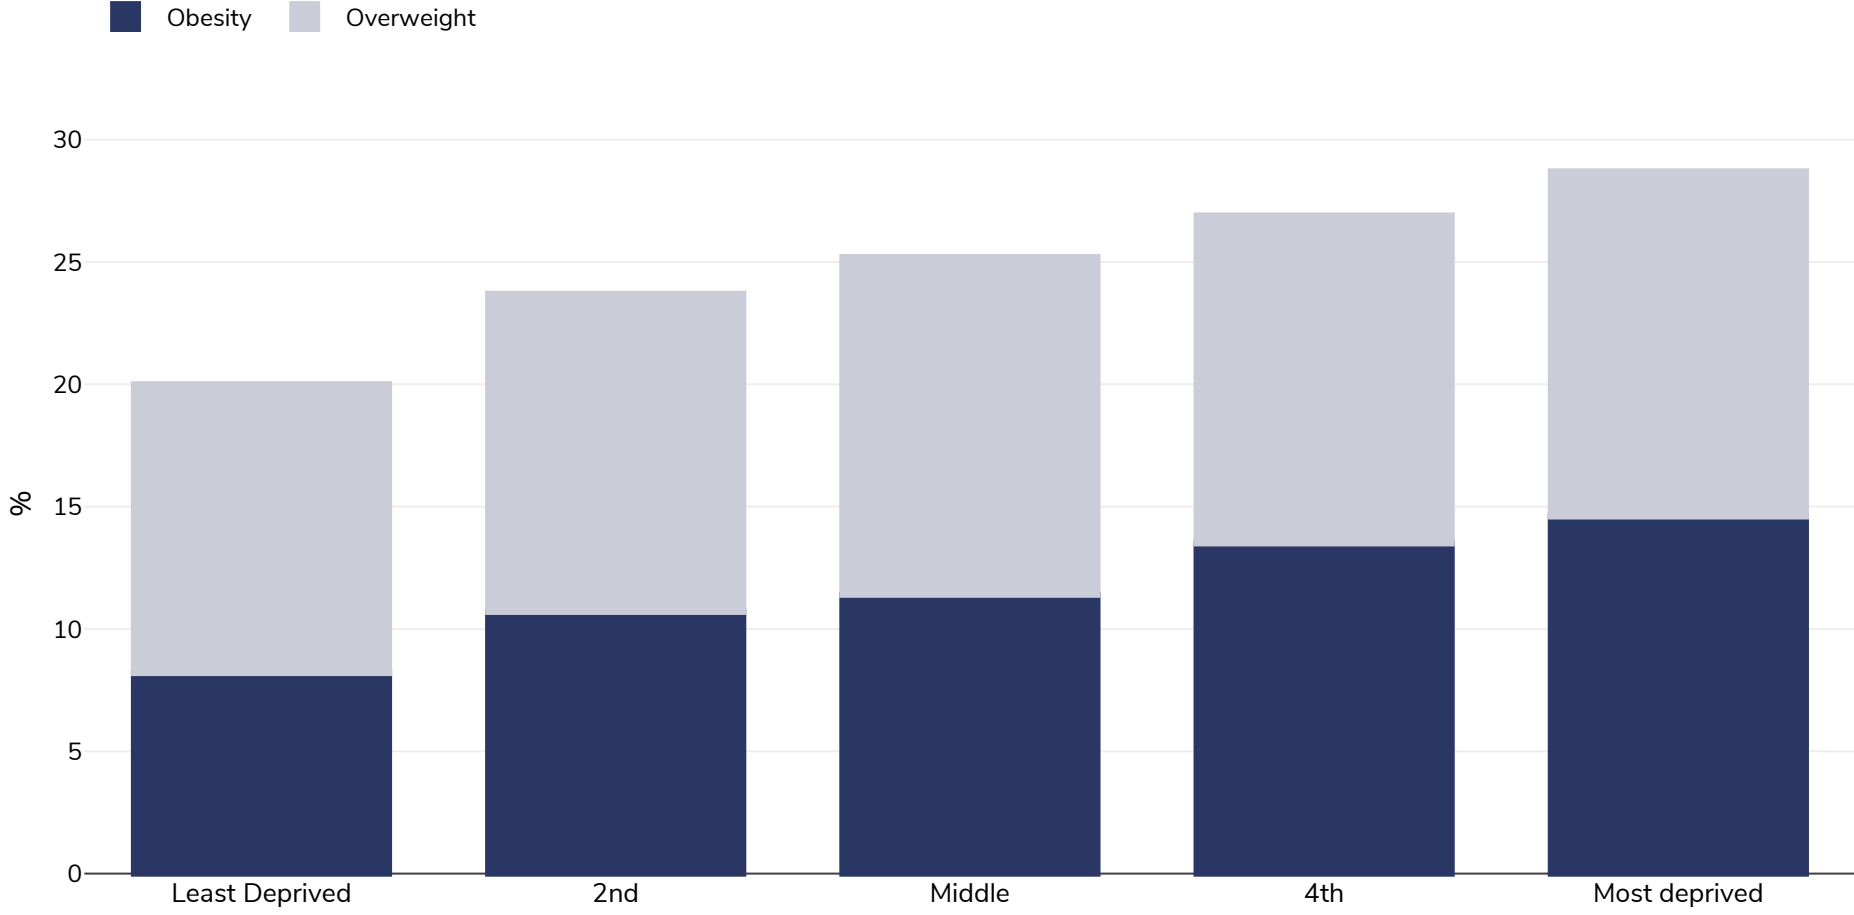

Wales: Overweight/obesity by socio-economic group

Boys, 2022-2023

Survey type:	Measured
Age:	4-5
Sample size:	29916
Area covered:	National
References:	Child Measurement Programme 2022/23. Public Health Wales NHS Trust https://phw.nhs.wales/services-and-teams/child-measurement-programme/ (Accessed 22.05.24)
Notes:	For Wales-level reporting, national fifths of deprivation are used. These split all small areas in Wales into five equal bands of deprivation.