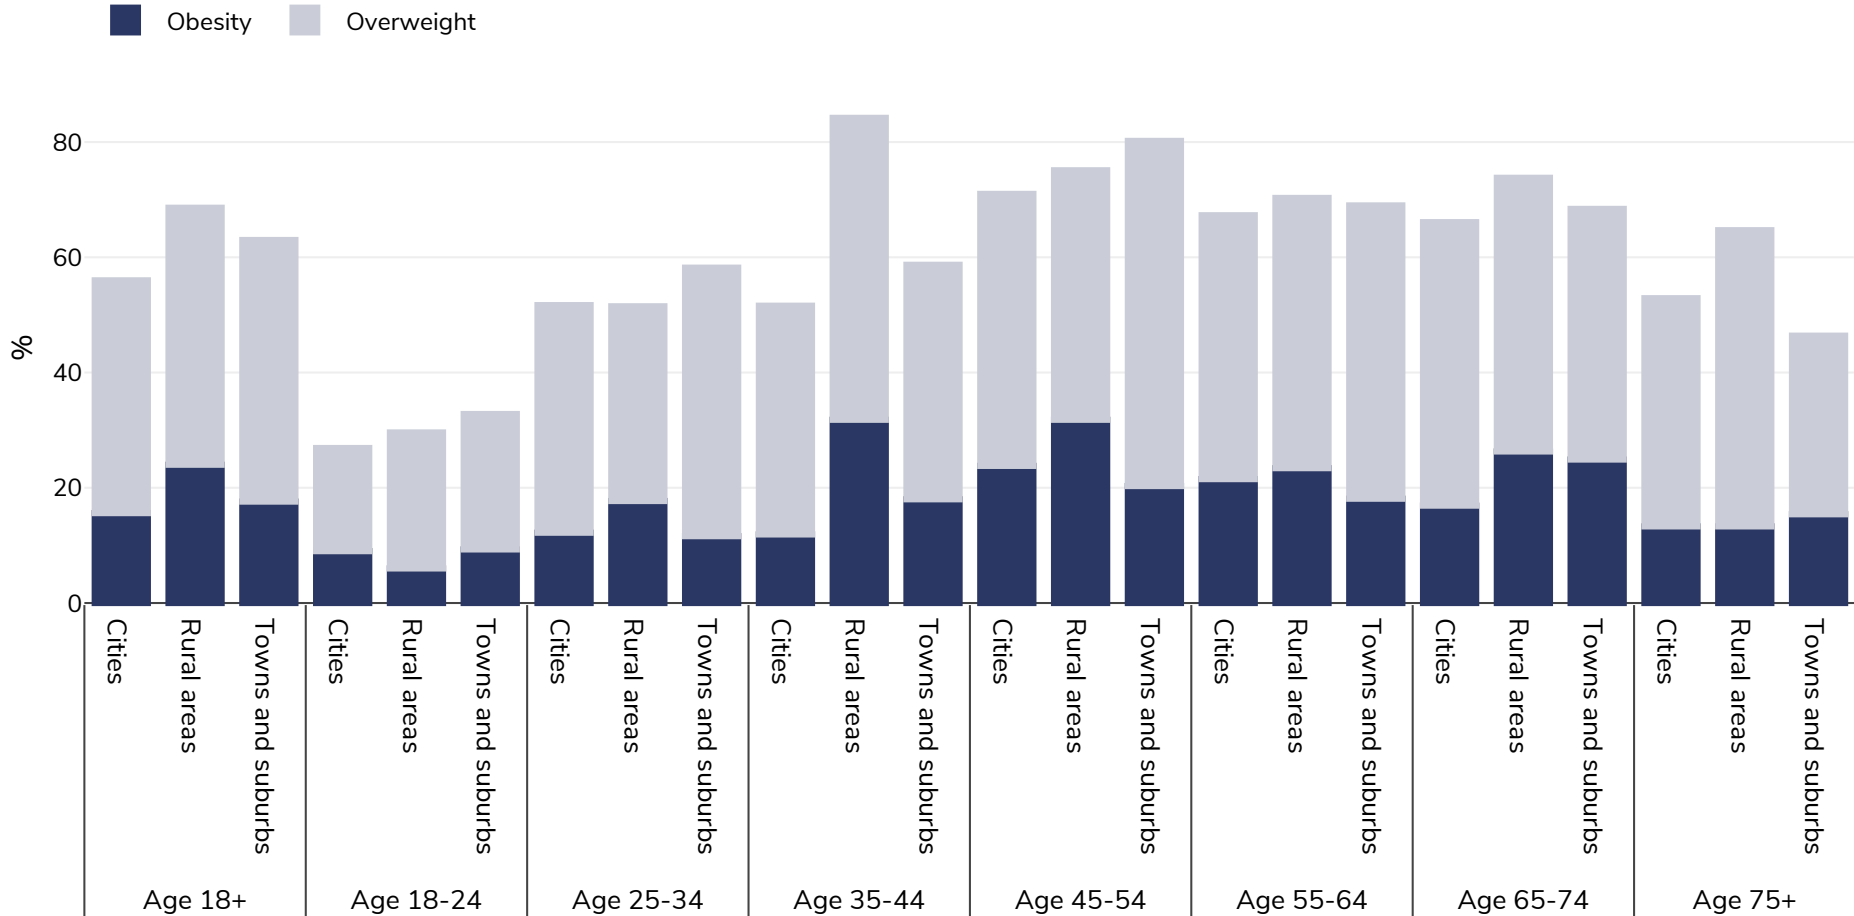

Finland: Overweight/obesity by age and region

Men, 2014

Survey type: Self-reported

Area covered: National

References: 2014 Eurostat Database: http://appsso.eurostat.ec.europa.eu/nui/show.do?dataset=hlth_ehis_bm1e&lang=en (last accessed 25.08.20)

Unless otherwise noted, overweight refers to a BMI between 25kg and 29.9kg/m², obesity refers to a BMI greater than 30kg/m².