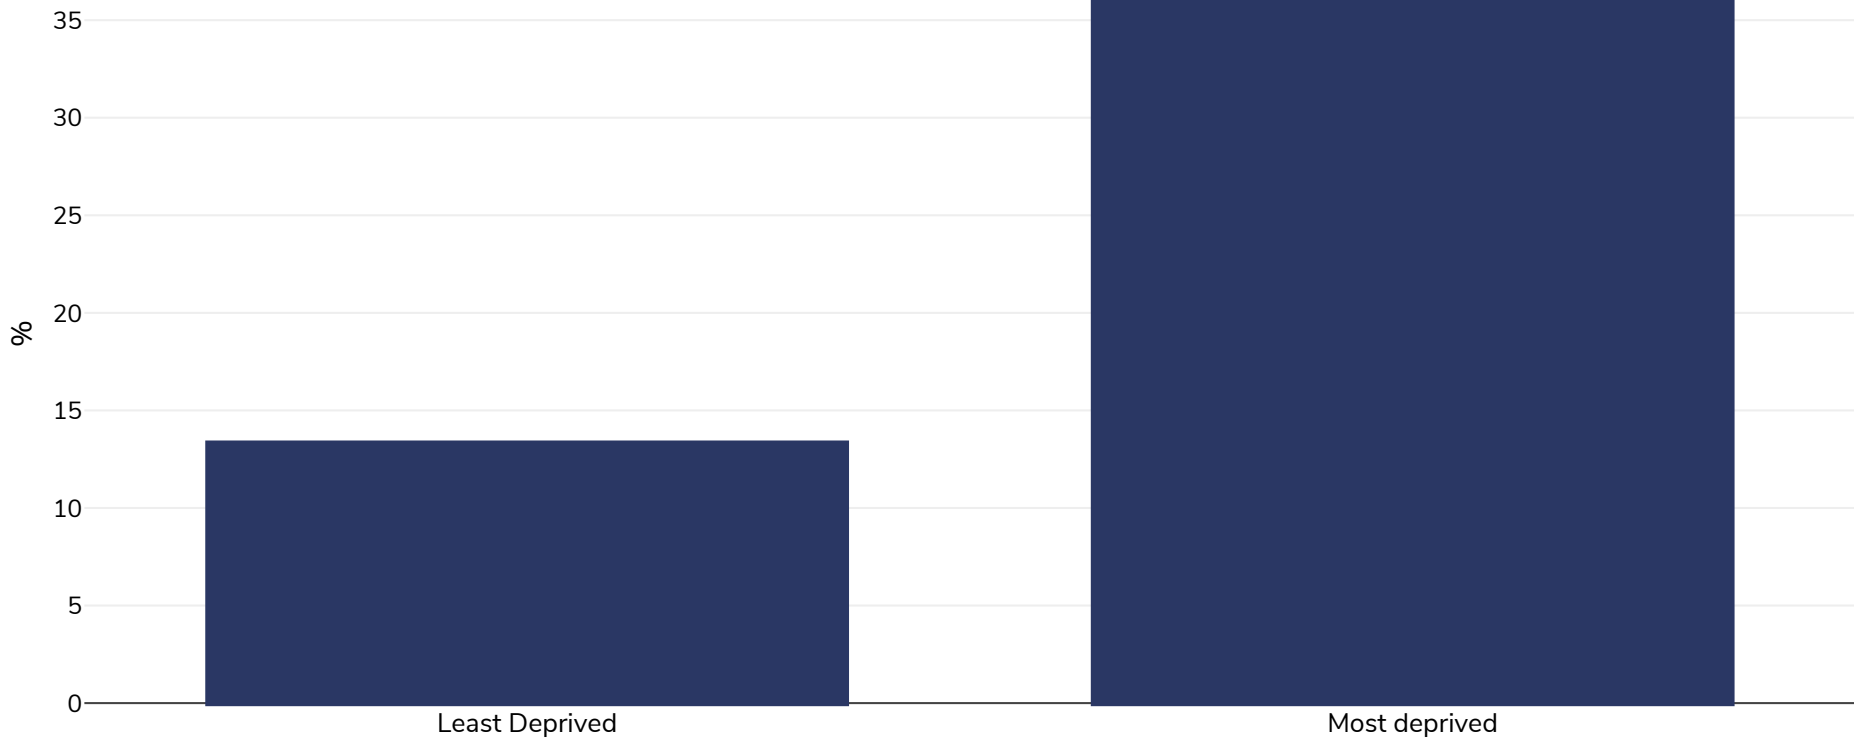

England: Overweight/obesity by socio-economic group

Girls, 2018

Overweight or obesity

Survey type:	Measured
Age:	2-15
Sample size:	615
Area covered:	National
References:	Health Survey for England 2018
Notes:	85th/95th Centile Cut off
Cutoffs:	Other