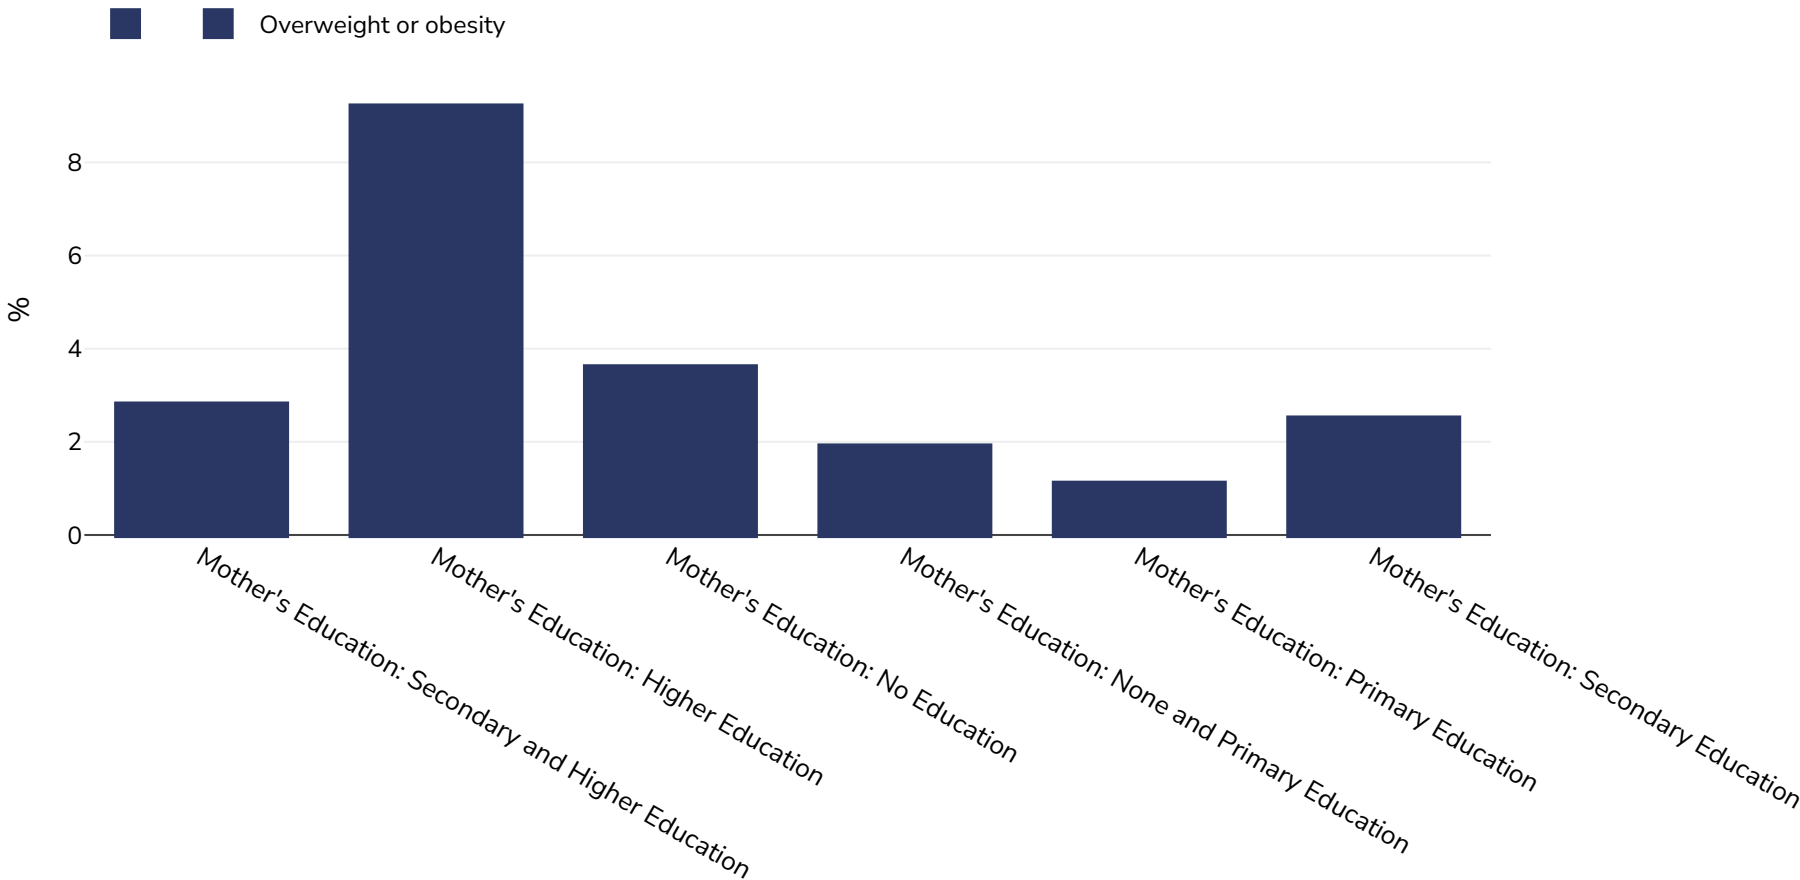

# Vietnam: Overweight/obesity by education

Infants, 2000

Sample size: 3023

References: MICS: Multiple indicator cluster survey Viet Nam, 2000. New York: UNICEF, 2004. Standard tables

Notes: UNICEF/WHO/World Bank Joint Child Malnutrition Estimates Expanded Database: Overweight (Survey Estimates), May 2023, New York. For more information about the methodology, please consult <https://data.unicef.org/resources/jme-2023-country-consultations/>

Definitions: =>+SD