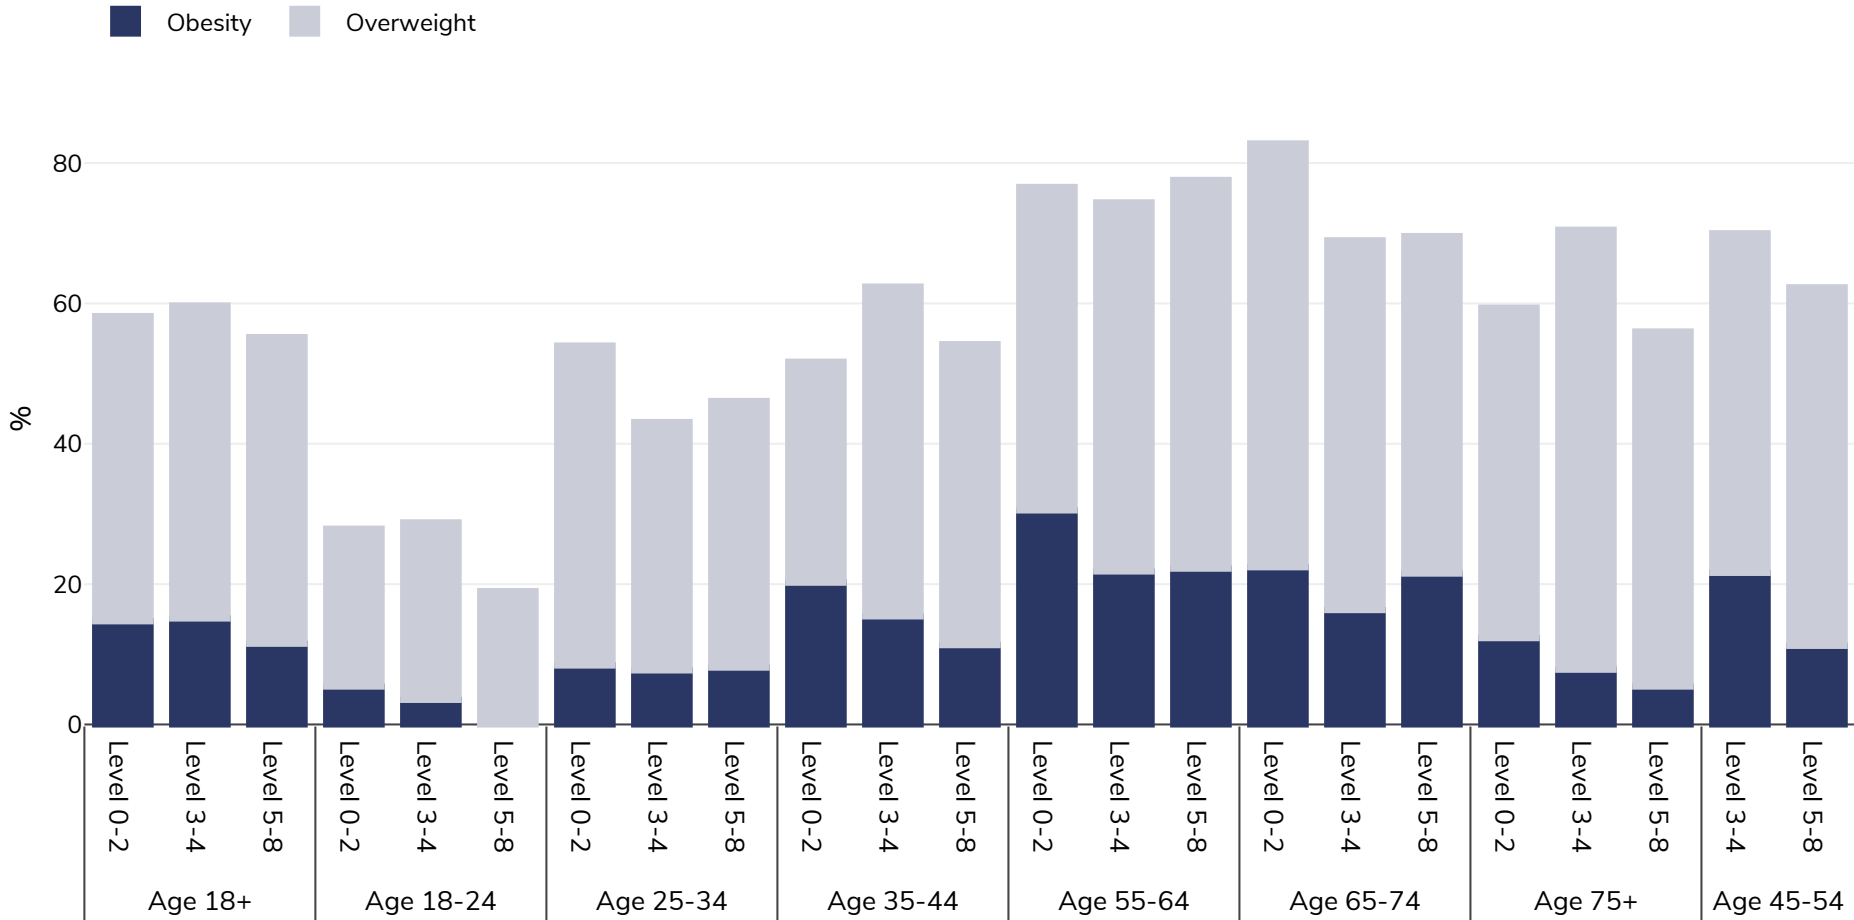

Lithuania: Overweight/obesity by age and education

Men, 2014

Survey type: Self-reported

Area covered: National

References: Eurostat Database: http://appsso.eurostat.ec.europa.eu/nui/show.do?dataset=hlth_ehis_bm1e&lang=en (last accessed 25.08.20)

Unless otherwise noted, overweight refers to a BMI between 25kg and 29.9kg/m², obesity refers to a BMI greater than 30kg/m².