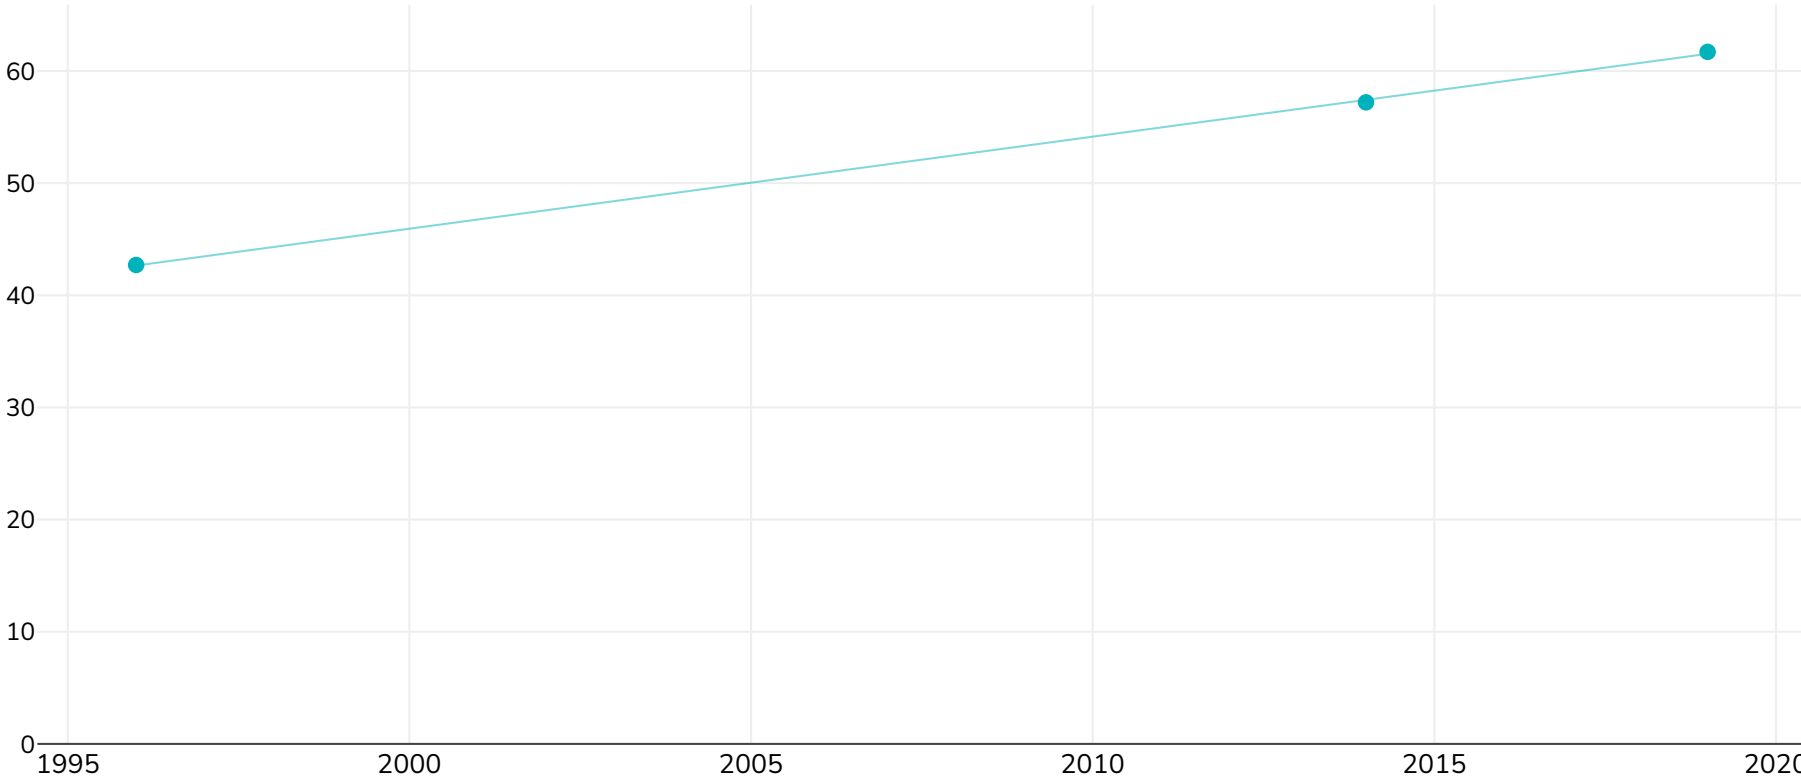

Estonia: Trend adult overweight obesity 1996 2019

Men

● Overweight or obesity

Survey type: Self-reported

References: For full details of references visit <https://data.worldobesity.org/>

Different methodologies may have been used to collect this data and so data from different surveys may not be strictly comparable. Please check with original data sources for methodologies used.