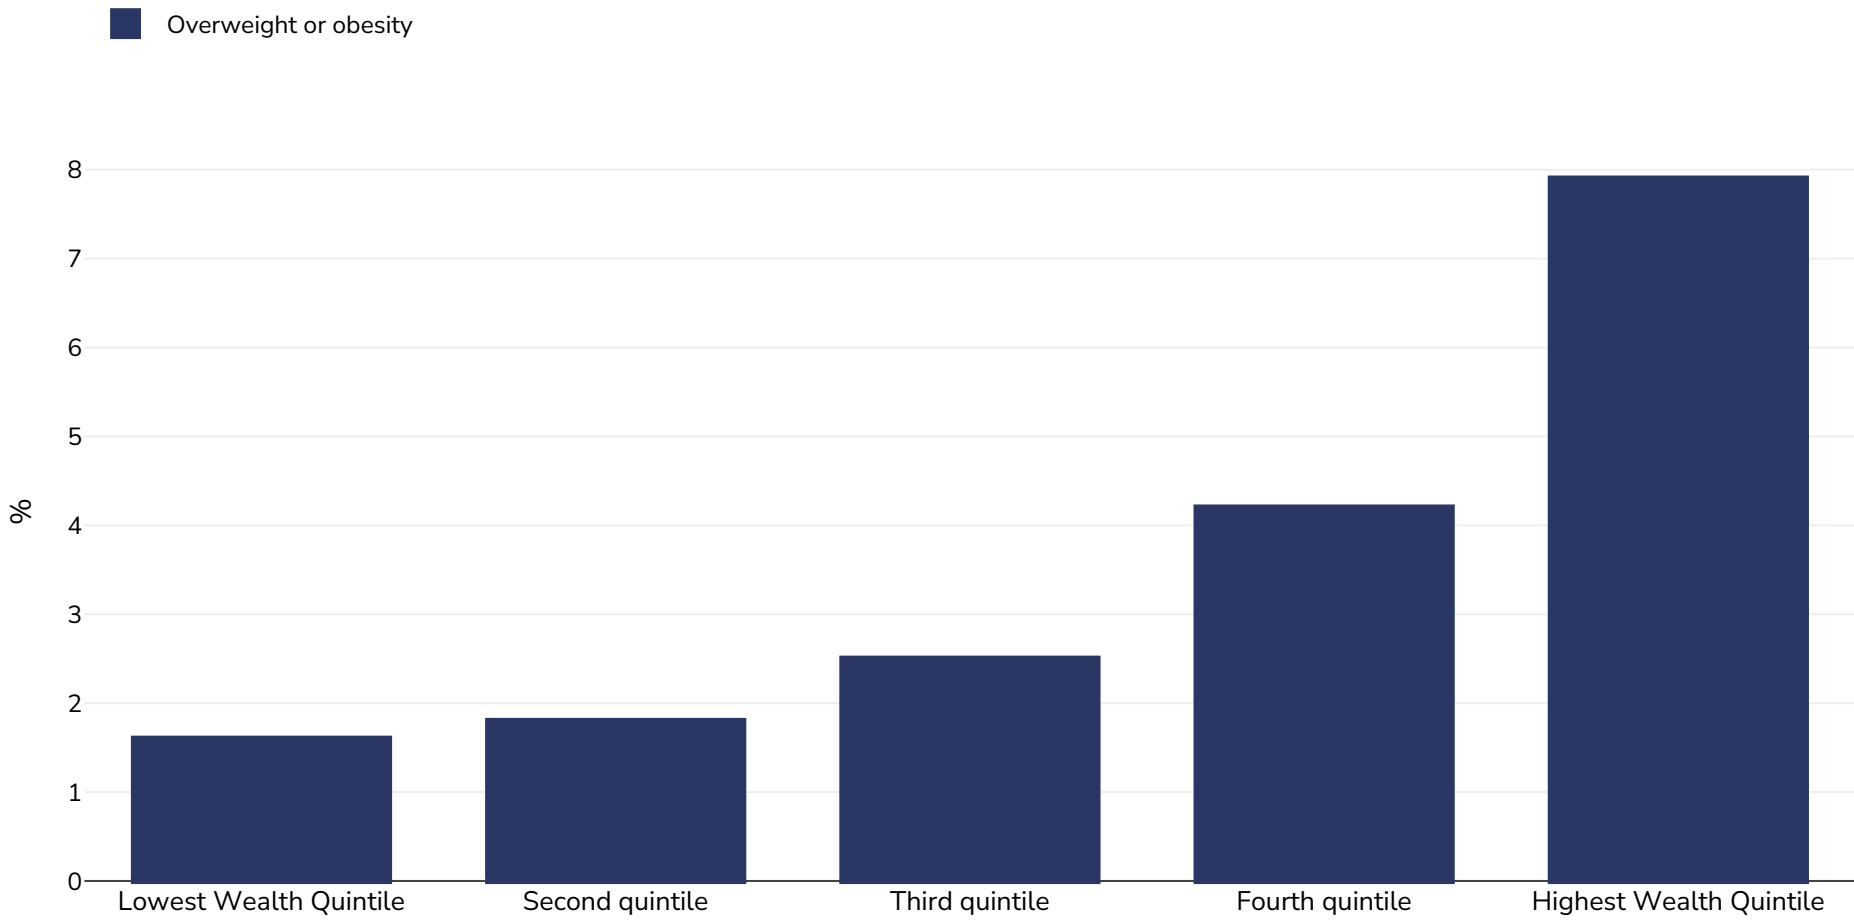

# Philippines: Overweight/obesity by socio-economic group

Infants, 2015

**Sample size:** 10206885

**References:** NNS: Philippines 2015 National Nutrition Survey - Updating Survey Results

**Notes:** UNICEF/WHO/World Bank Joint Child Malnutrition Estimates Expanded Database: Overweight (Survey Estimates), May 2023, New York. For more information about the methodology, please consult <https://data.unicef.org/resources/jme-2023-country-consultations/>