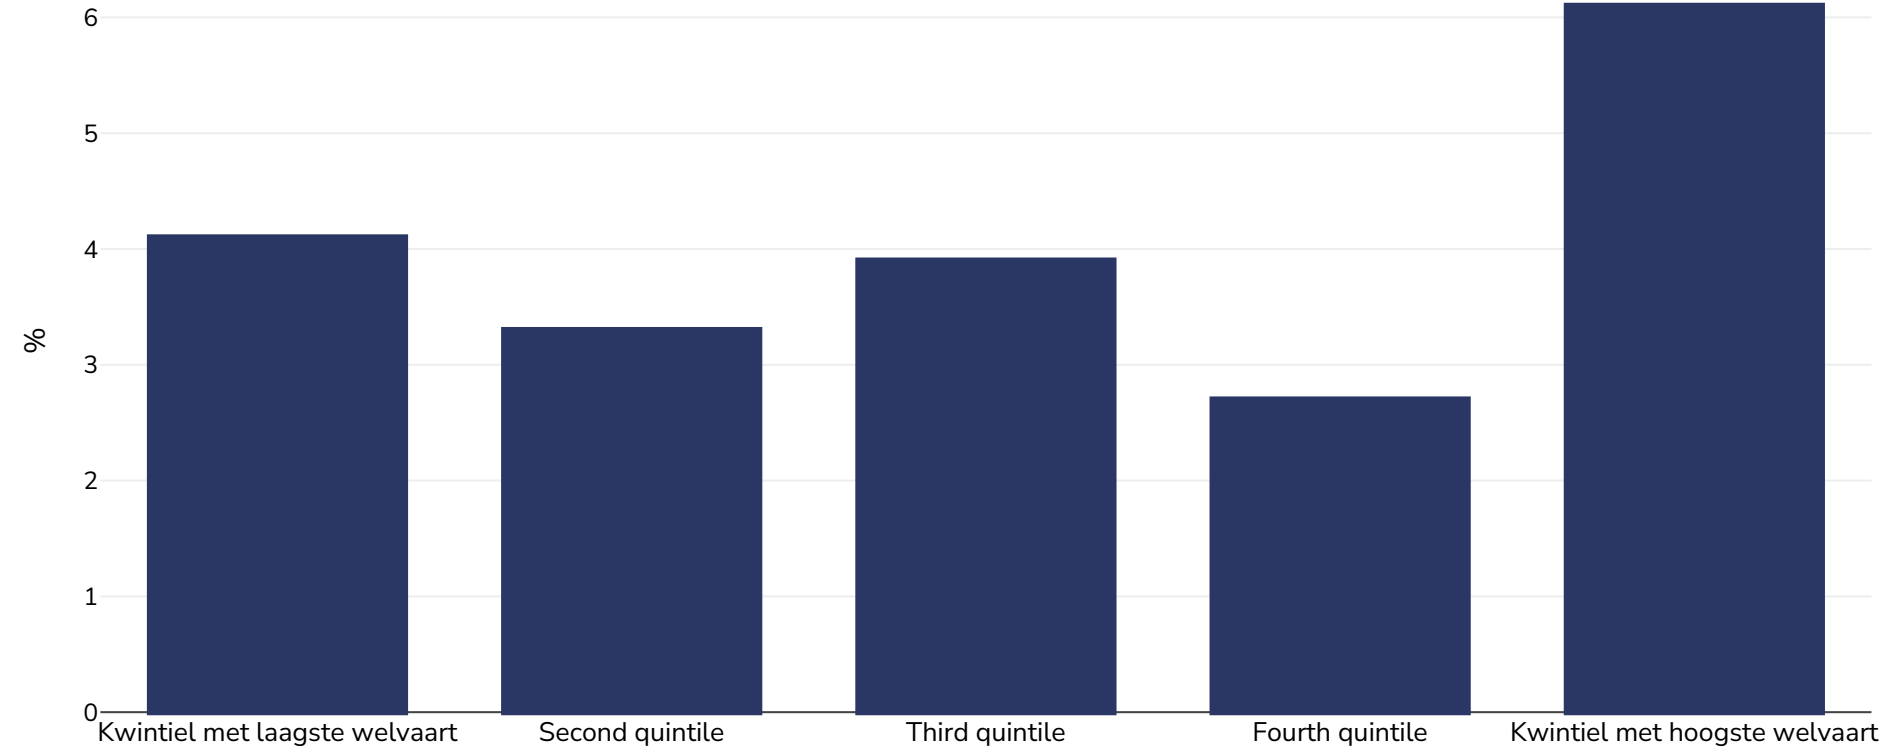

Rwanda: Overweight/obesity by socio-economic group

Infants, 1992

Overgewicht of obesitas

Monstergrootte:

4495

Referenties:

DHS: Enquête démographique et de santé, Rwanda 1992. Demographic and Health Surveys. Kigali, Rwanda, 1994