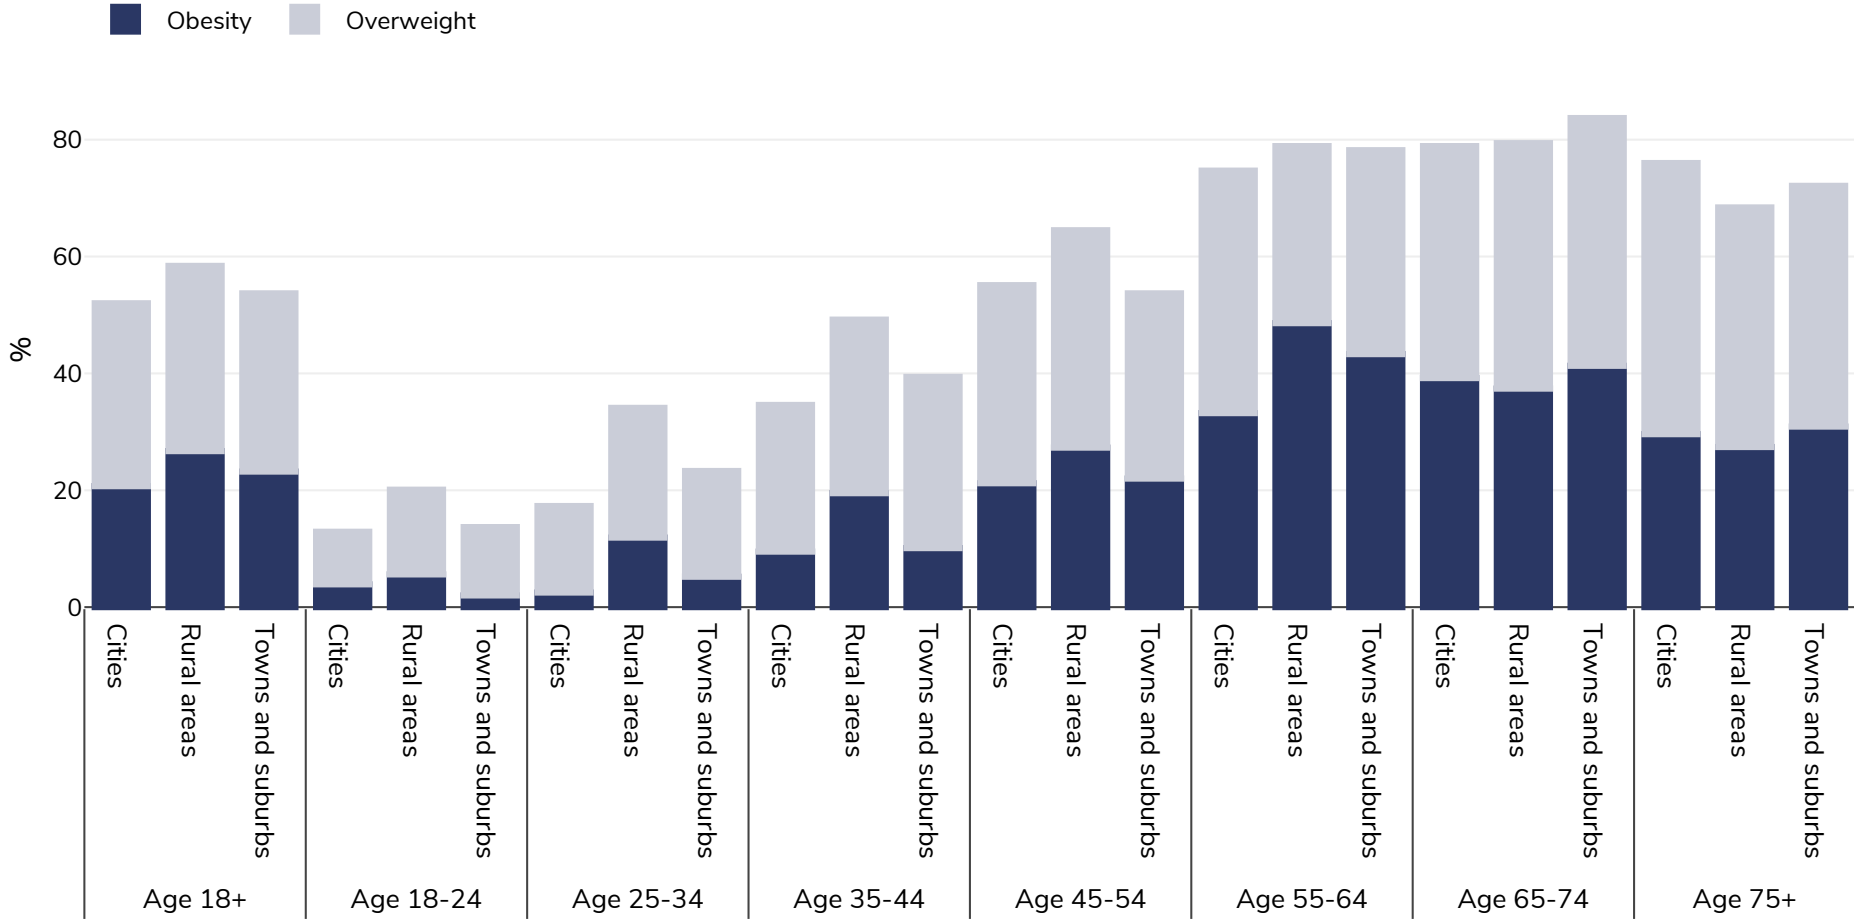

Latvia: Overweight/obesity by age and region

Women, 2014

Survey type: Self-reported

Area covered: National

References: Eurostat http://appsso.eurostat.ec.europa.eu/nui/show.do?dataset=hlth_ehis_bm1u&lang=en (last accessed 25.08.20)

Unless otherwise noted, overweight refers to a BMI between 25kg and 29.9kg/m², obesity refers to a BMI greater than 30kg/m².