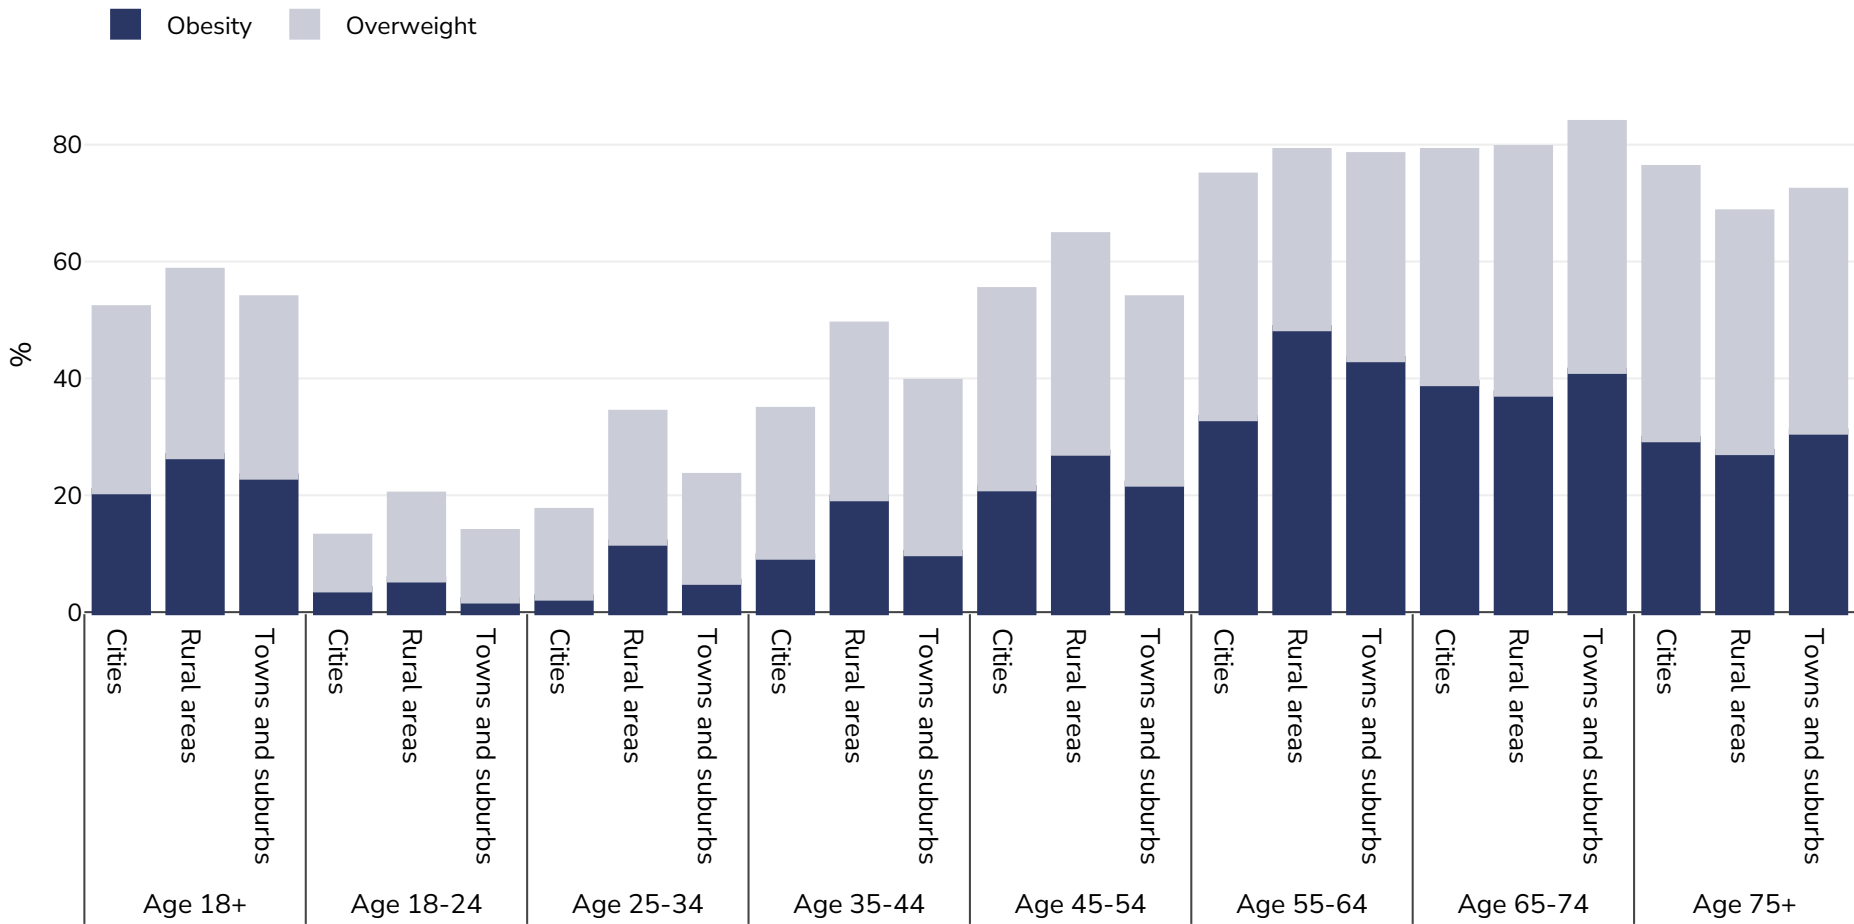

Latvia: Overweight/obesity by age and region

Women, 2014

Survey type: Self-reported

Area covered: National

References: Eurostat http://appsso.eurostat.ec.europa.eu/nui/show.do?dataset=hlth_ehis_bm1u&lang=en (last accessed 25.08.20)

Unless otherwise noted, overweight refers to a BMI between 25kg and 29.9kg/m², obesity refers to a BMI greater than 30kg/m².