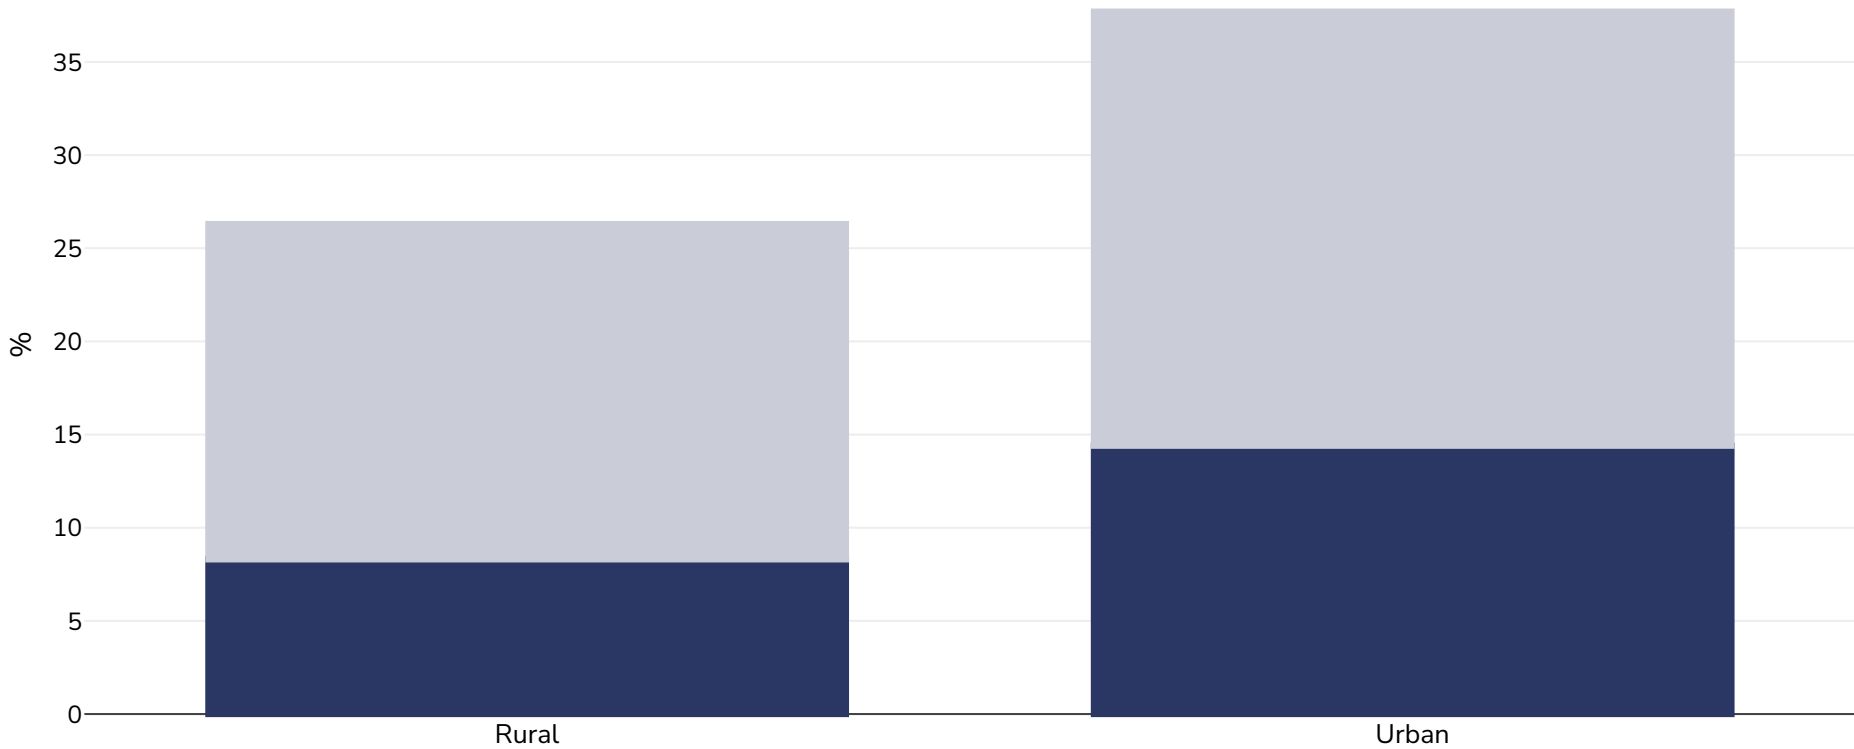

Haiti: Overweight/obesity by region

Women, 2016-2017

■ Obesity ■ Overweight

| | |
|---------------|----------------|
| Survey type: | Measured |
| Age: | 15-49 |
| Sample size: | 8903 |
| Area covered: | National |
| References: | Haiti DHS 2016 |

Unless otherwise noted, overweight refers to a BMI between 25kg and 29.9kg/m², obesity refers to a BMI greater than 30kg/m².