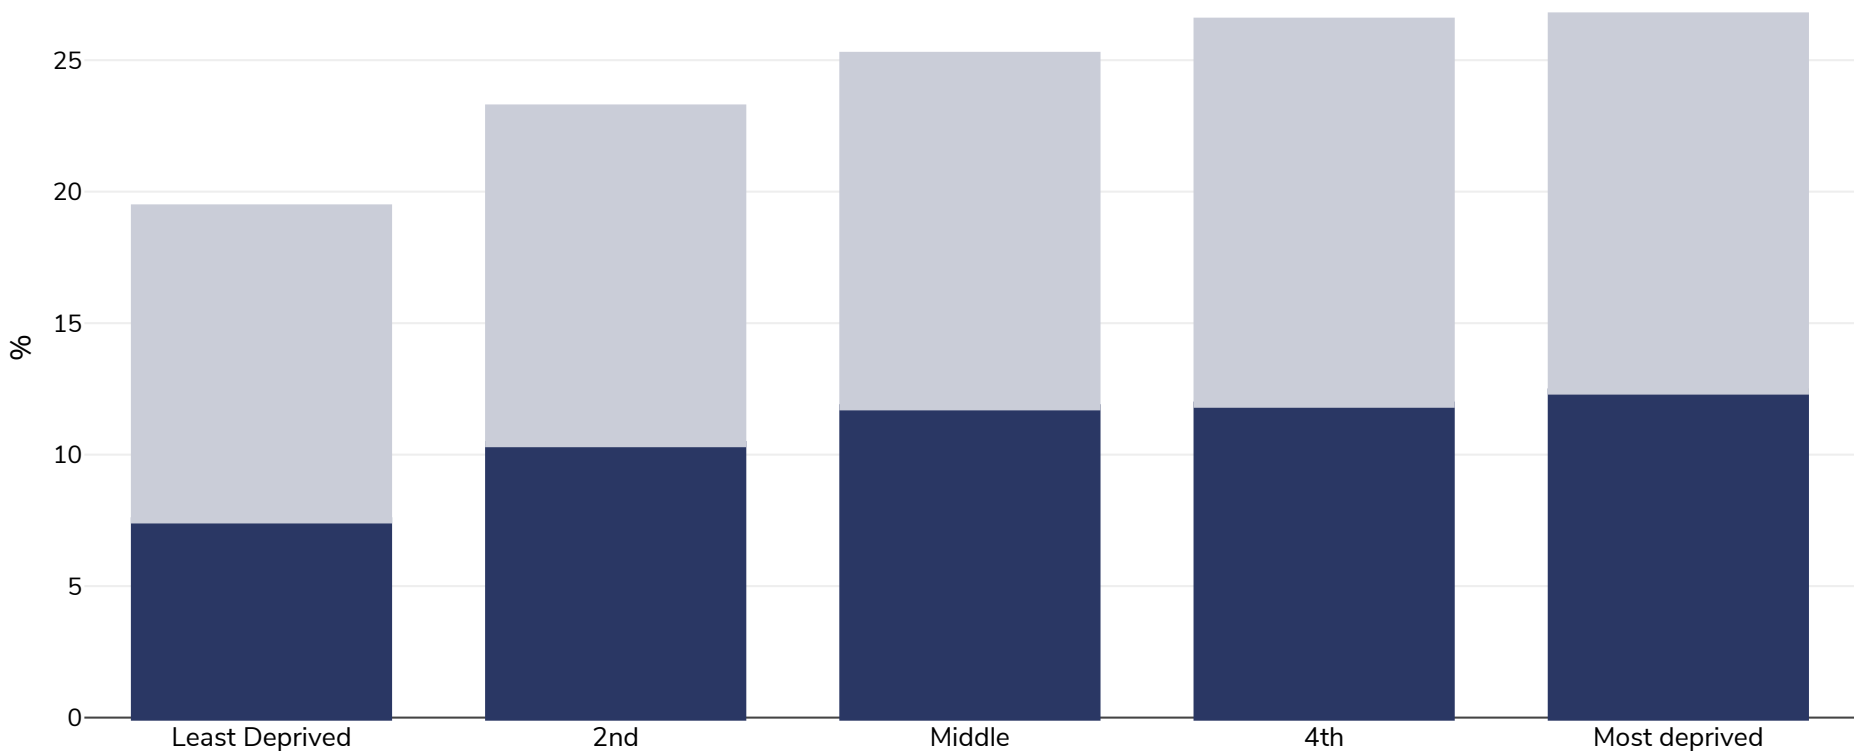

Wales: Overweight/obesity by socio-economic group

Girls, 2022-2023

■ Obesity ■ Overweight

Survey type: Measured

Age: 4-5

Sample size: 29916

Area covered: National

References: Child Measurement Programme 2022/23. Public Health Wales NHS Trust <https://phw.nhs.wales/services-and-teams/child-measurement-programme/> (Accessed 22.05.24)

Notes: For Wales-level reporting, national fifths of deprivation are used. These split all small areas in Wales into five equal bands of deprivation.