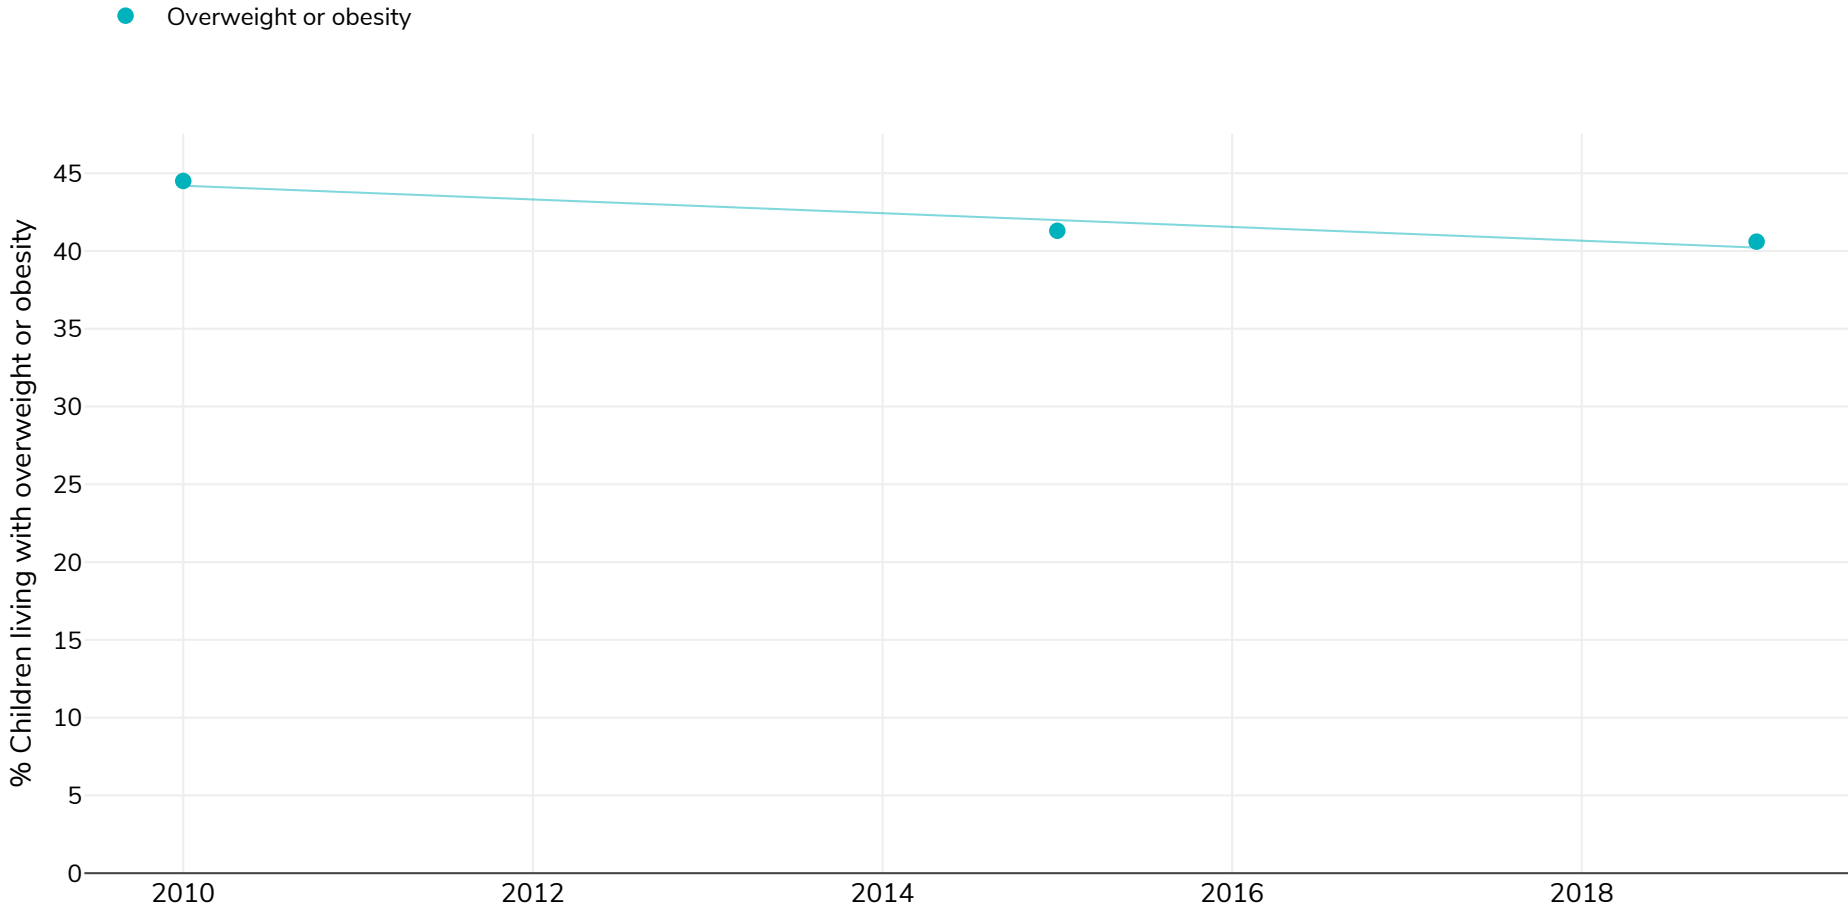

Spain: % Children living with overweight or obesity 2011-2019

Boys and girls

Survey type: Measured

References: For full details of references visit <https://data.worldobesity.org/>

Definitions: WHO Cut Off

Different methodologies may have been used to collect this data and so data from different surveys may not be strictly comparable. Please check with original data sources for methodologies used.