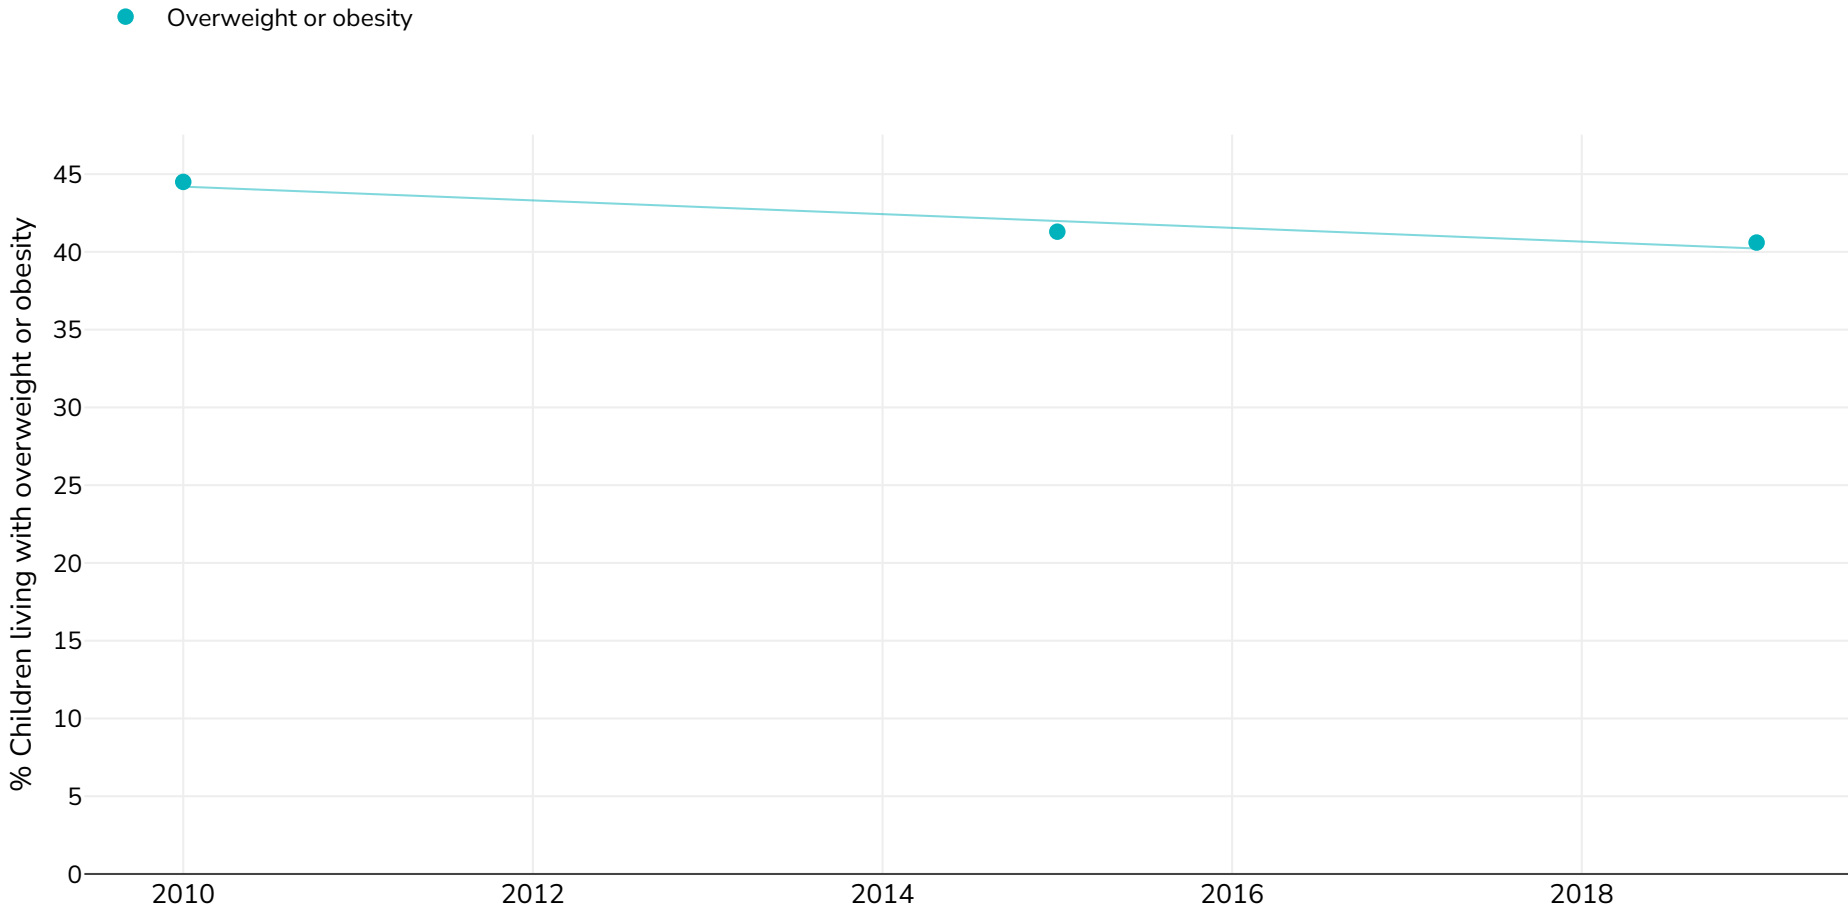

Spain: % Children living with overweight or obesity, 2010-2019

Boys and girls

Survey type: Measured

References: For full details of references visit <https://data.worldobesity.org/>

Definitions: WHO Cut Off

Different methodologies may have been used to collect this data and so data from different surveys may not be strictly comparable. Please check with original data sources for methodologies used.