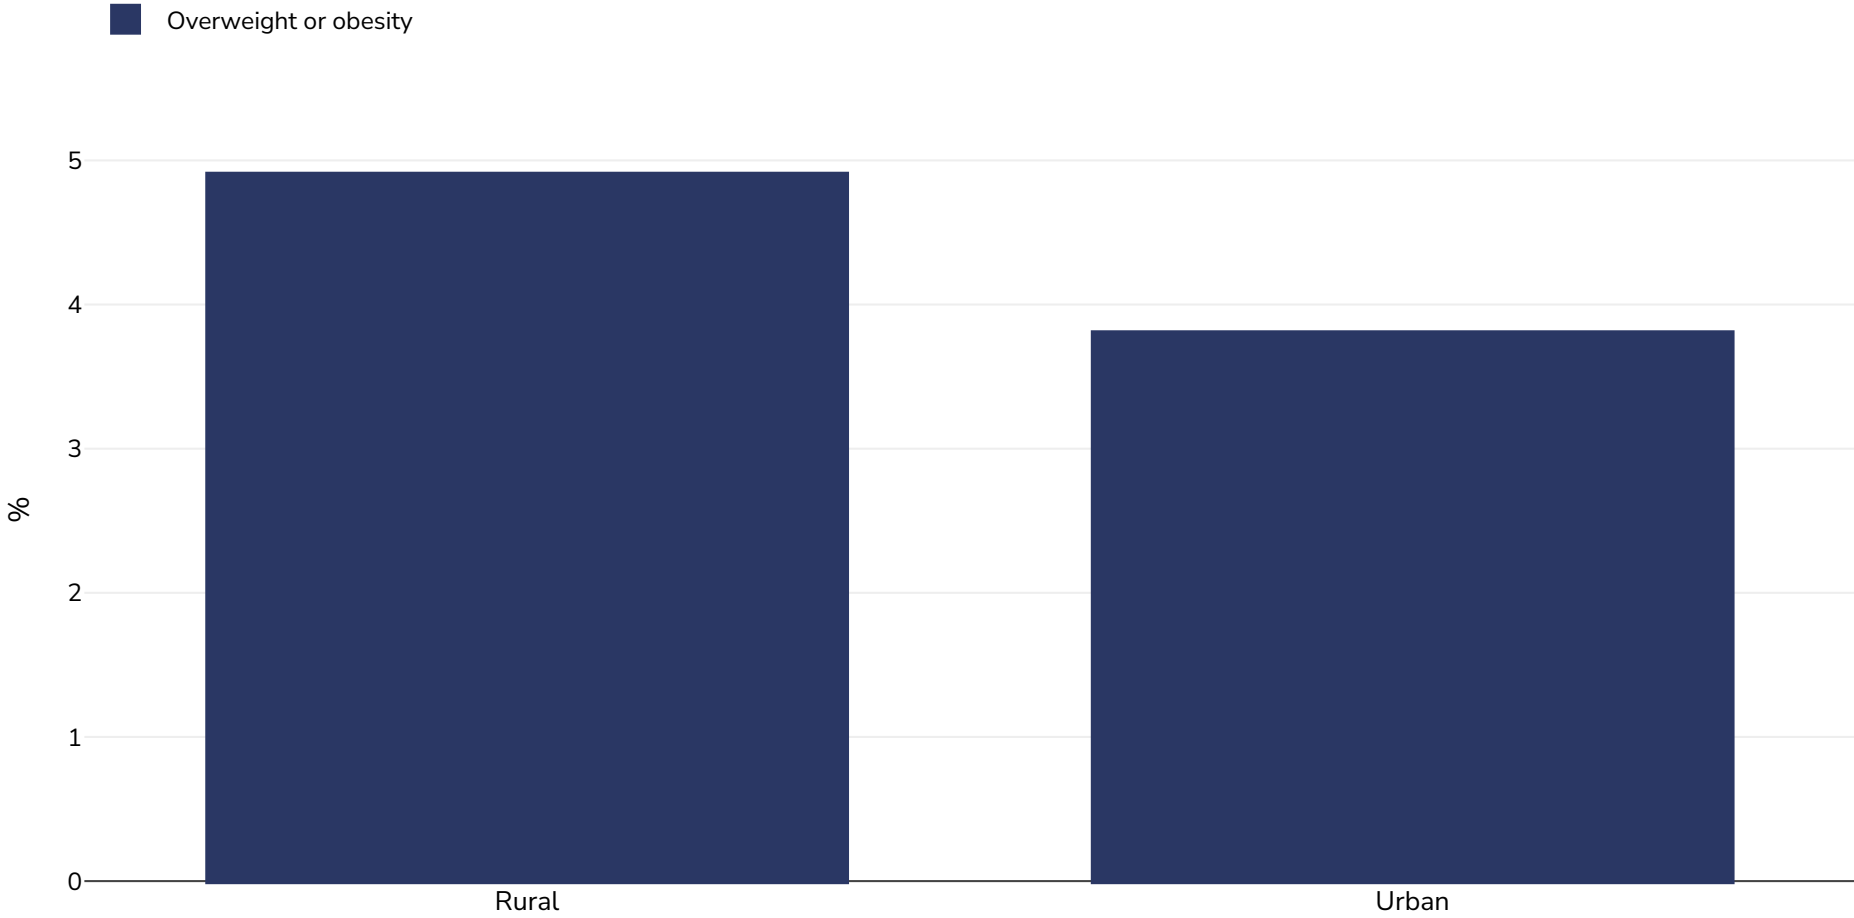

Mozambique: Overweight/obesity by region

Infants, 2019-2020

Sample size: 4609303

References: Other: Relatório final do Inquérito ao Orçamento Familiar - IOF, 2019/20

Notes: UNICEF/WHO/World Bank Joint Child Malnutrition Estimates Expanded Database: Overweight (Survey Estimates), May 2023, New York. For more information about the methodology, please consult <https://data.unicef.org/resources/jme-2023-country-consultations/>