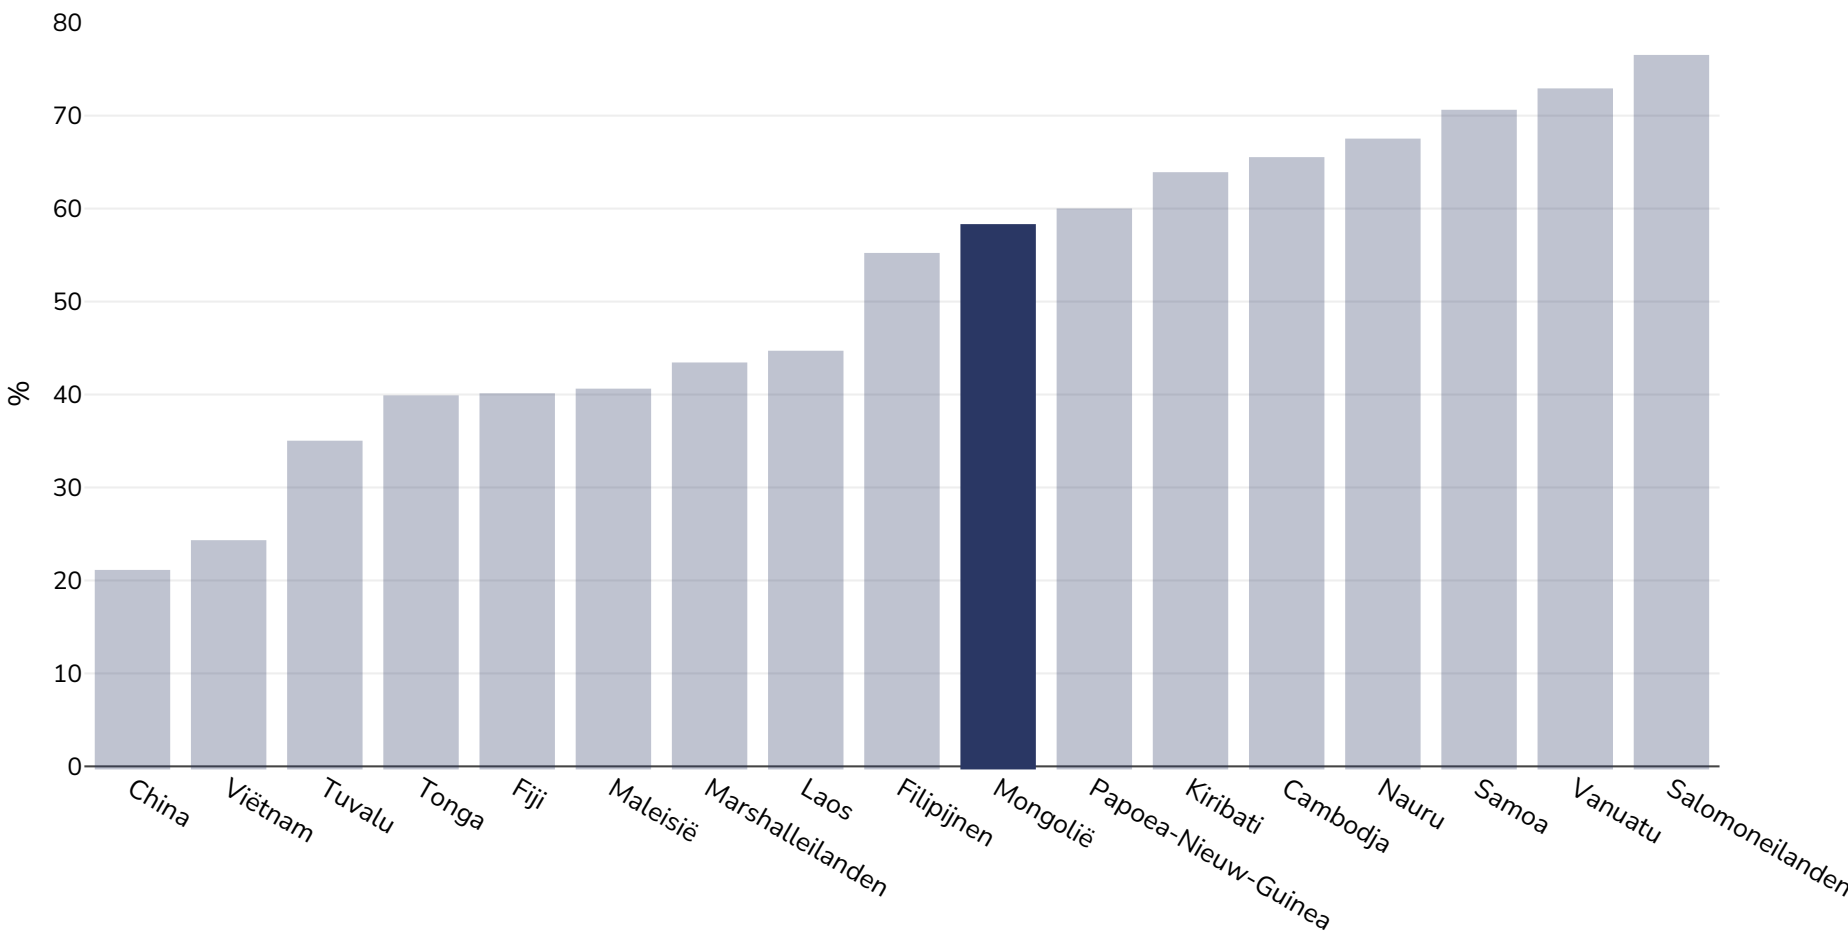

Mongolië: % Infants exclusively breastfed 0-5 months

Kinderen, 2004-2020

In aanmerking komend gebied:

Nationaal

Referenties:

Mongolia 2020 MICS Plus, Wave 2

Notities (alleen beschikbaar in het Engels):

See UNICEF website for further survey information. Available at : <https://data.unicef.org/resources/dataset/infant-young-child-feeding/> (last accessed 28.9.21) Citation: United Nations Children’s Fund, Division of Data, Analysis, Planning and Monitoring (2021). Global UNICEF Global Databases: Infant and Young Child Feeding: Exclusive breastfeeding, New York, September 2021.

Definities (alleen beschikbaar in het Engels):

% exclusively breastfed 0-5 months