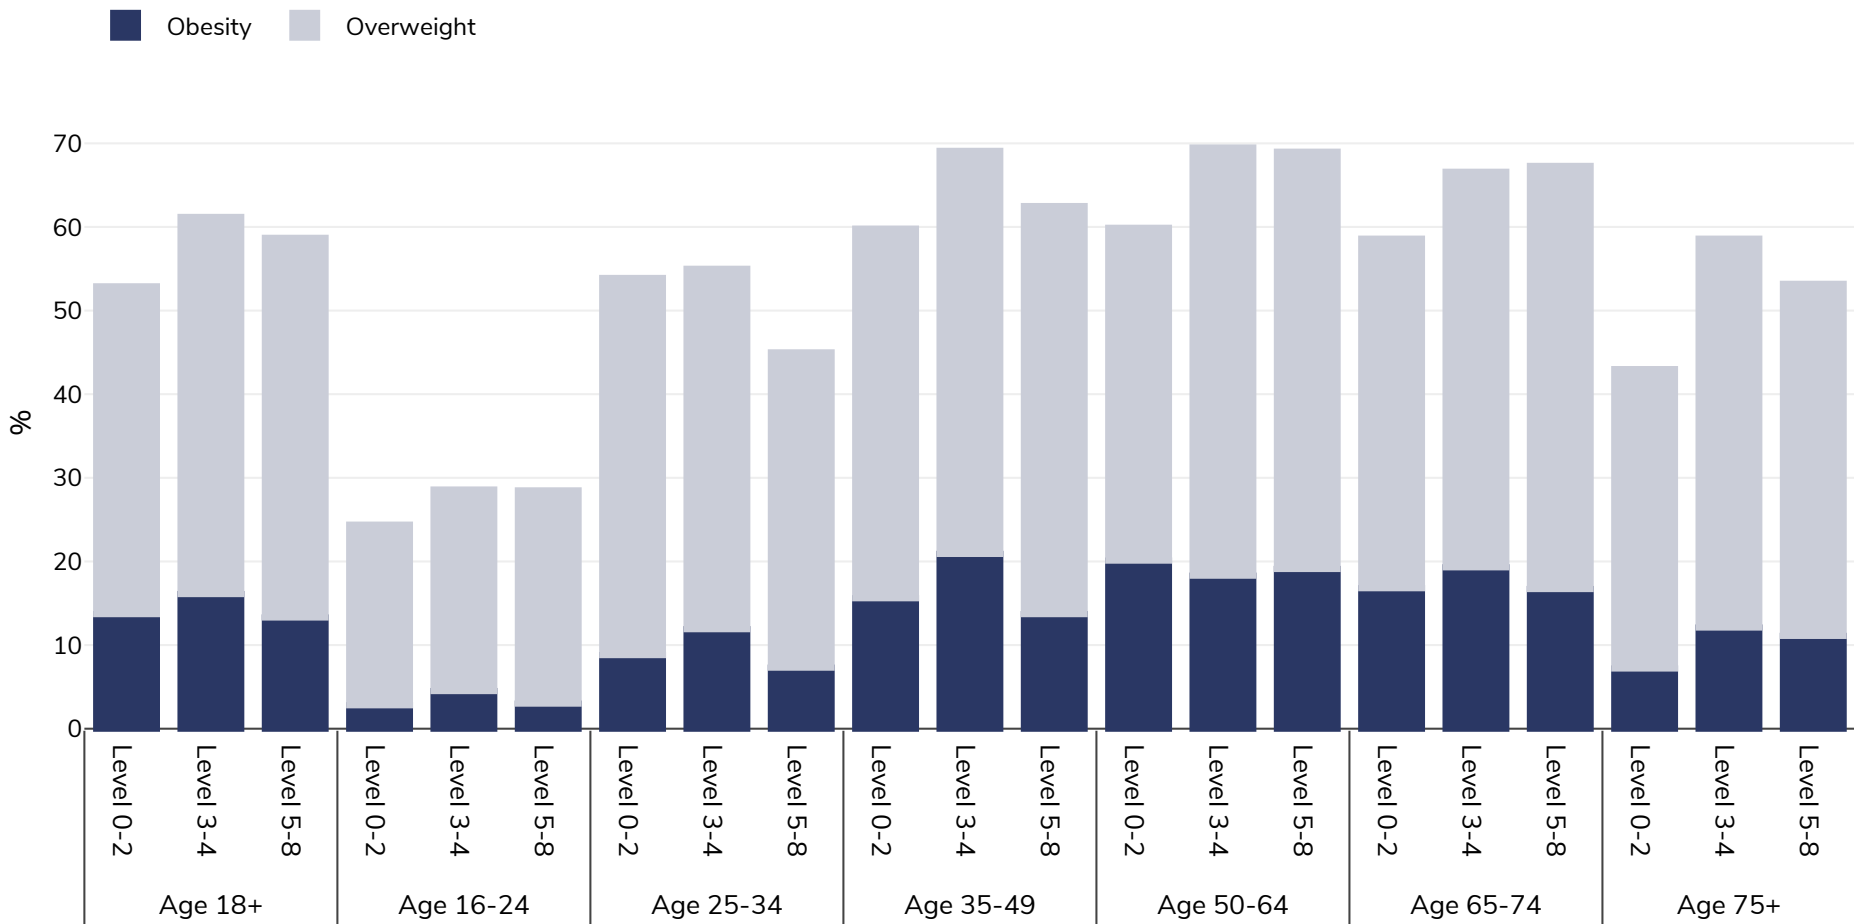

Serbia: Overweight/obesity by age and education

Men, 2017

Survey type: Self-reported

Area covered: National

References: 2017 - Education EUROSTAT Database http://appsso.eurostat.ec.europa.eu/nui/show.do?dataset=ilc_hch10&lang=en (last accessed 25.08.20)

Unless otherwise noted, overweight refers to a BMI between 25kg and 29.9kg/m², obesity refers to a BMI greater than 30kg/m².