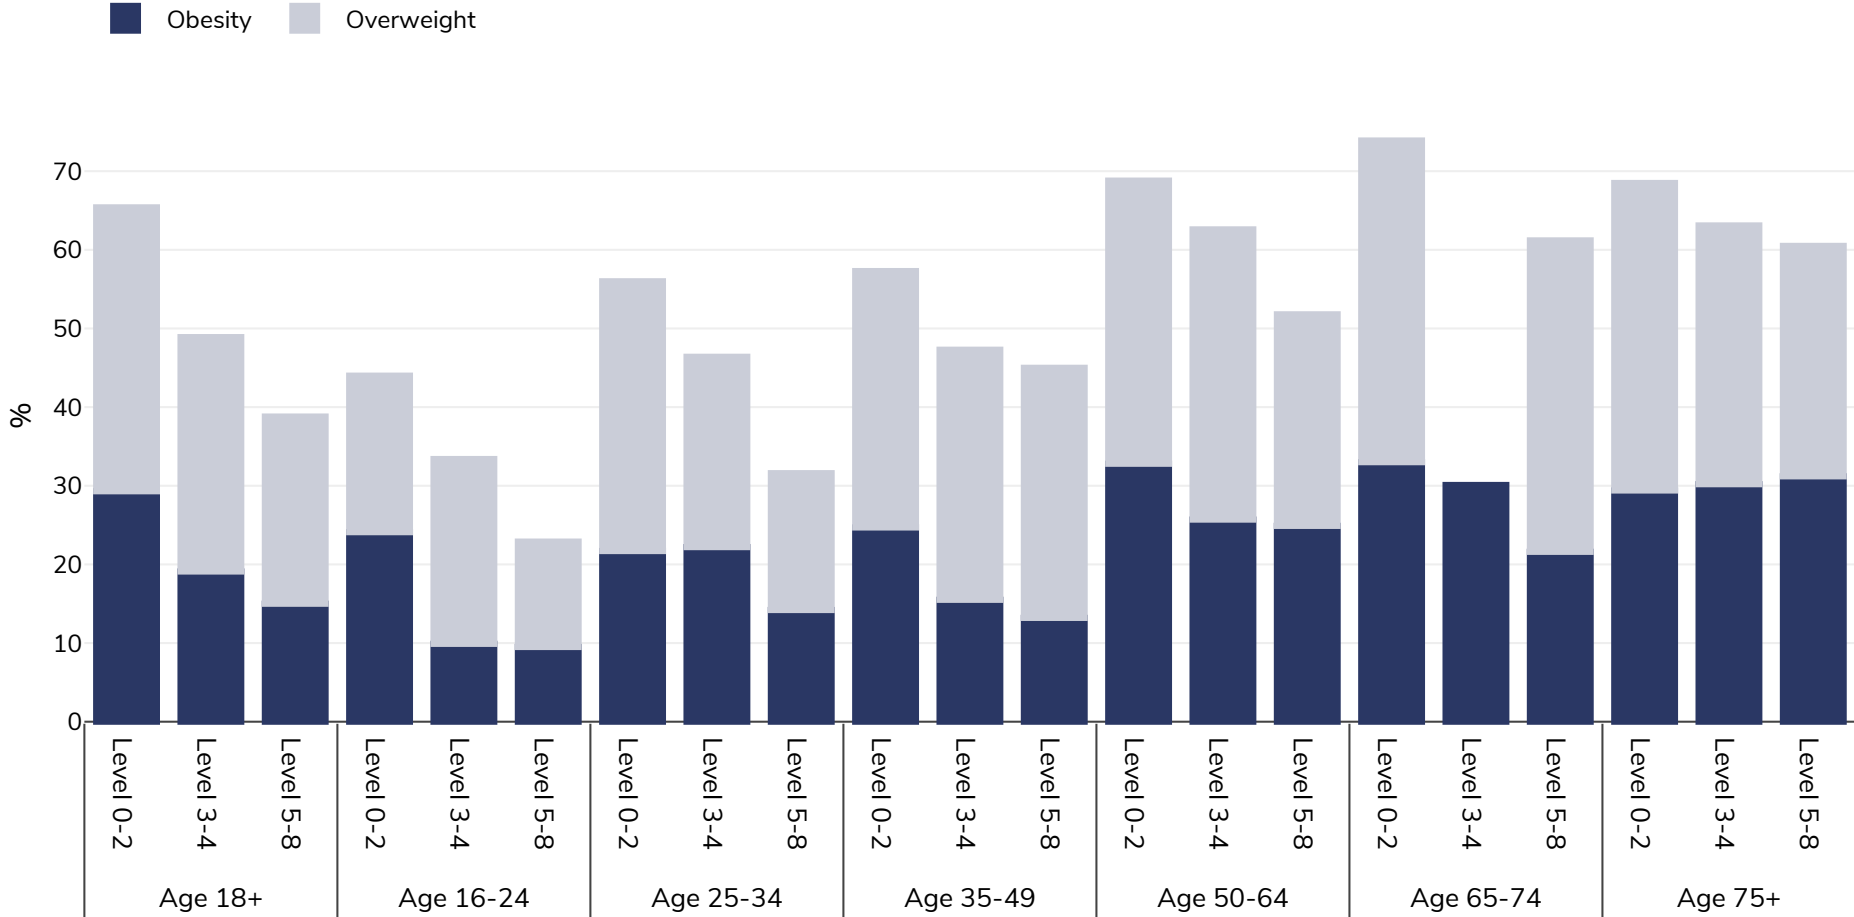

Malta: Overweight/obesity by age and education

Women, 2017

Survey type: Self-reported

Area covered: National

References: 2017 - Education EUROSTAT Database http://appsso.eurostat.ec.europa.eu/nui/show.do?dataset=ilc_hch10&lang=en (last accessed 25.08.20)

Unless otherwise noted, overweight refers to a BMI between 25kg and 29.9kg/m², obesity refers to a BMI greater than 30kg/m².