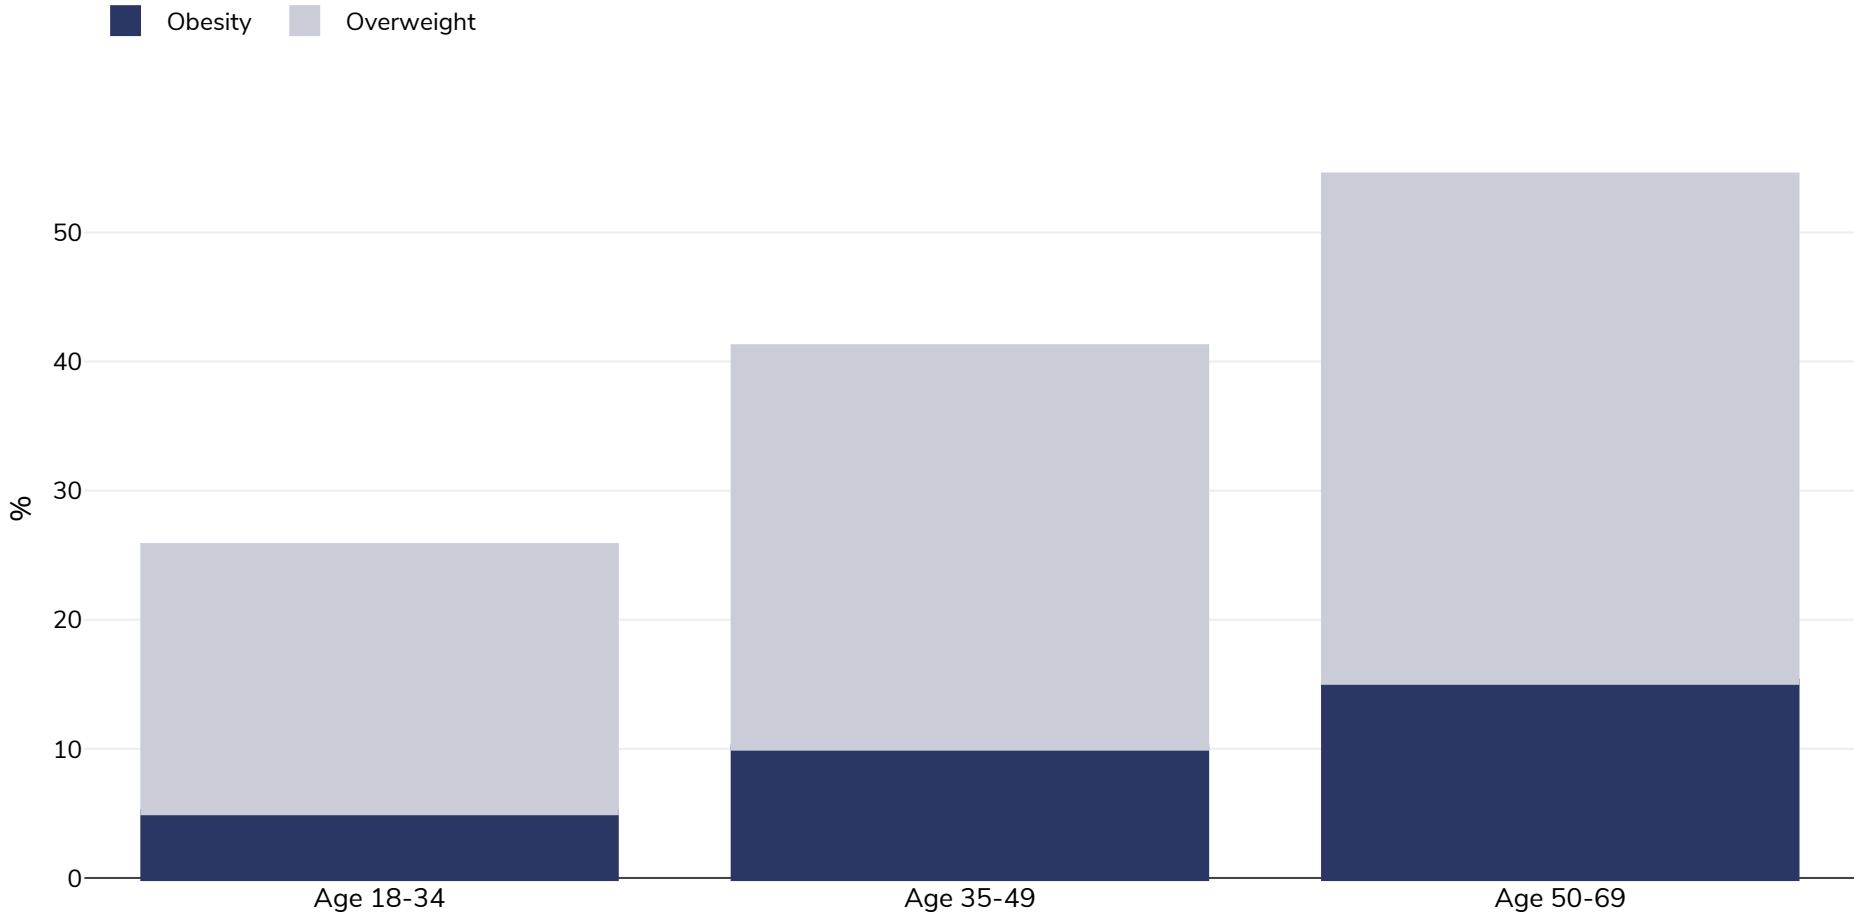

Italy: Overweight/obesity by age

Adults, 2016-2019

Survey type:	Self-reported
Sample size:	129423
Area covered:	National
References:	PASSI 2016-19. Available at https://www.epicentro.iss.it/passi/dati/sovrappeso?tab-container-1=tab1 (last accessed on 25.09.20)

Unless otherwise noted, overweight refers to a BMI between 25kg and 29.9kg/m², obesity refers to a BMI greater than 30kg/m².