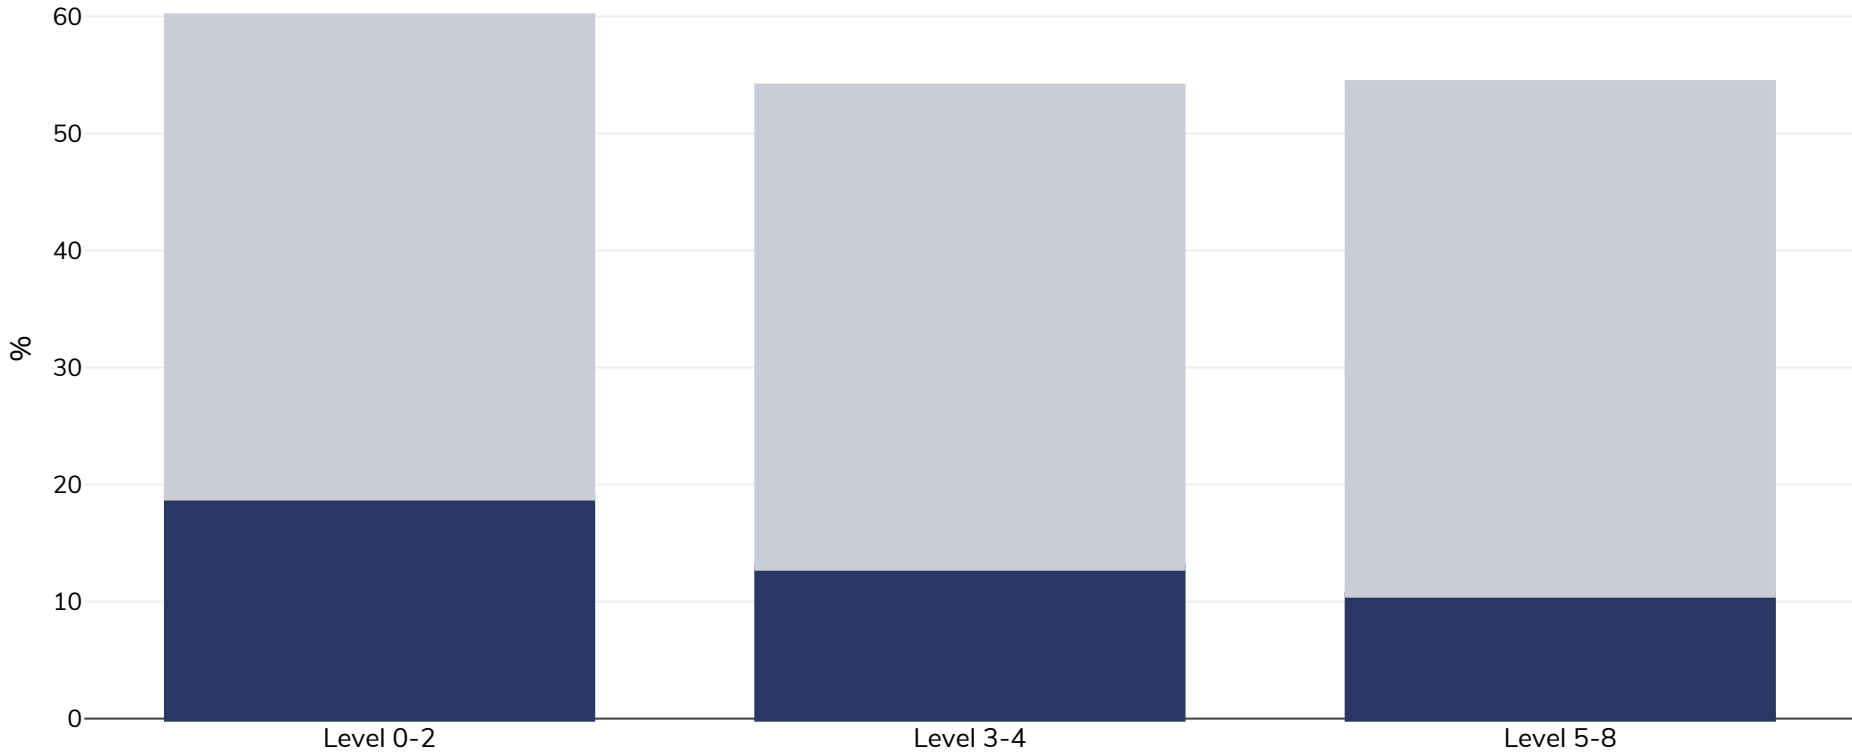

Belgium: Overweight/obesity by education

Men, 2014

■ Obesity ■ Overweight

Survey type: Self-reported

Age: 18+

Area covered: National

References: Eurostat Database: http://appsso.eurostat.ec.europa.eu/nui/show.do?dataset=hlth_ehis_bm1e&lang=en (last accessed 9 November 2016)

Notes: Total sample size in EU = 35100 (Age 18+) Less than primary, primary and lower secondary education (levels 0-2) Upper secondary and post-secondary non-tertiary education (levels 3 and 4) Tertiary education (levels 5-8)

Unless otherwise noted, overweight refers to a BMI between 25kg and 29.9kg/m², obesity refers to a BMI greater than 30kg/m².