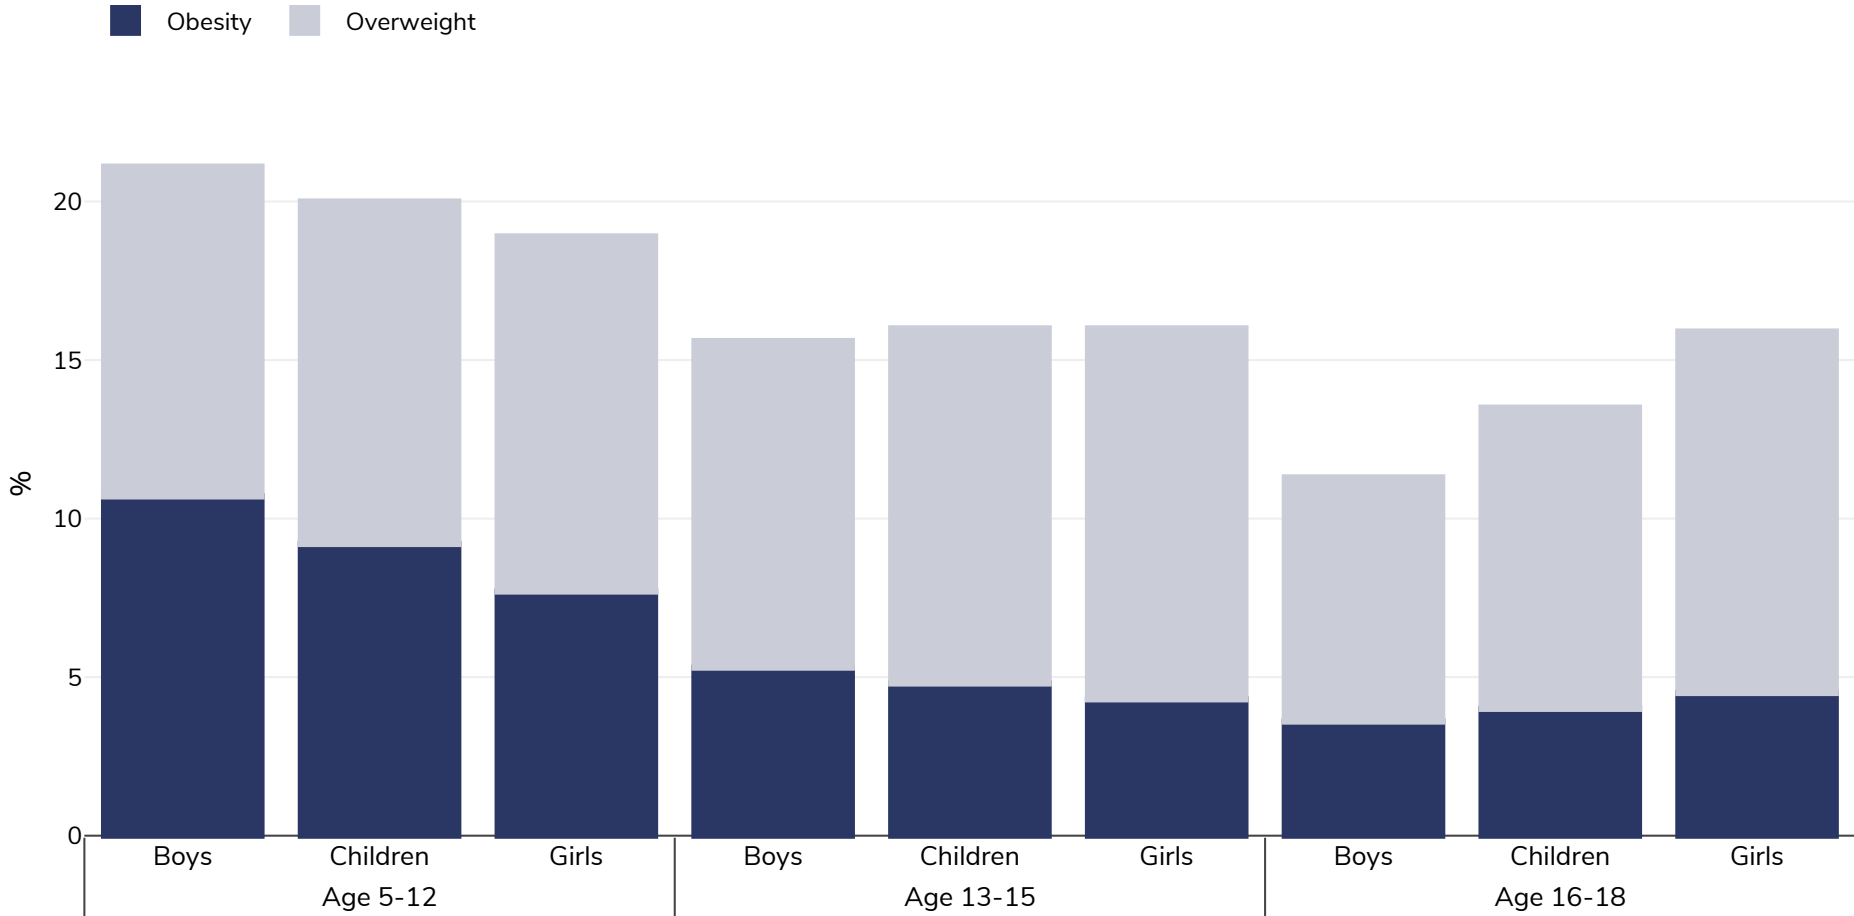

Indonesia: Overweight/obesity by age

Children, 2018

Survey type:	Measured
Sample size:	277528
Area covered:	National
References:	Riskesdas 2018 available at http://labdata.litbang.kemkes.go.id/images/download/laporan/RKD/2018/Laporan_Nasional_RKD2018_FINAL.pdf (last accessed 11.05.2022)
Definitions:	Z Score 1 - < 2 Overweight Z score > 2 Obesity
Cutoffs:	Other