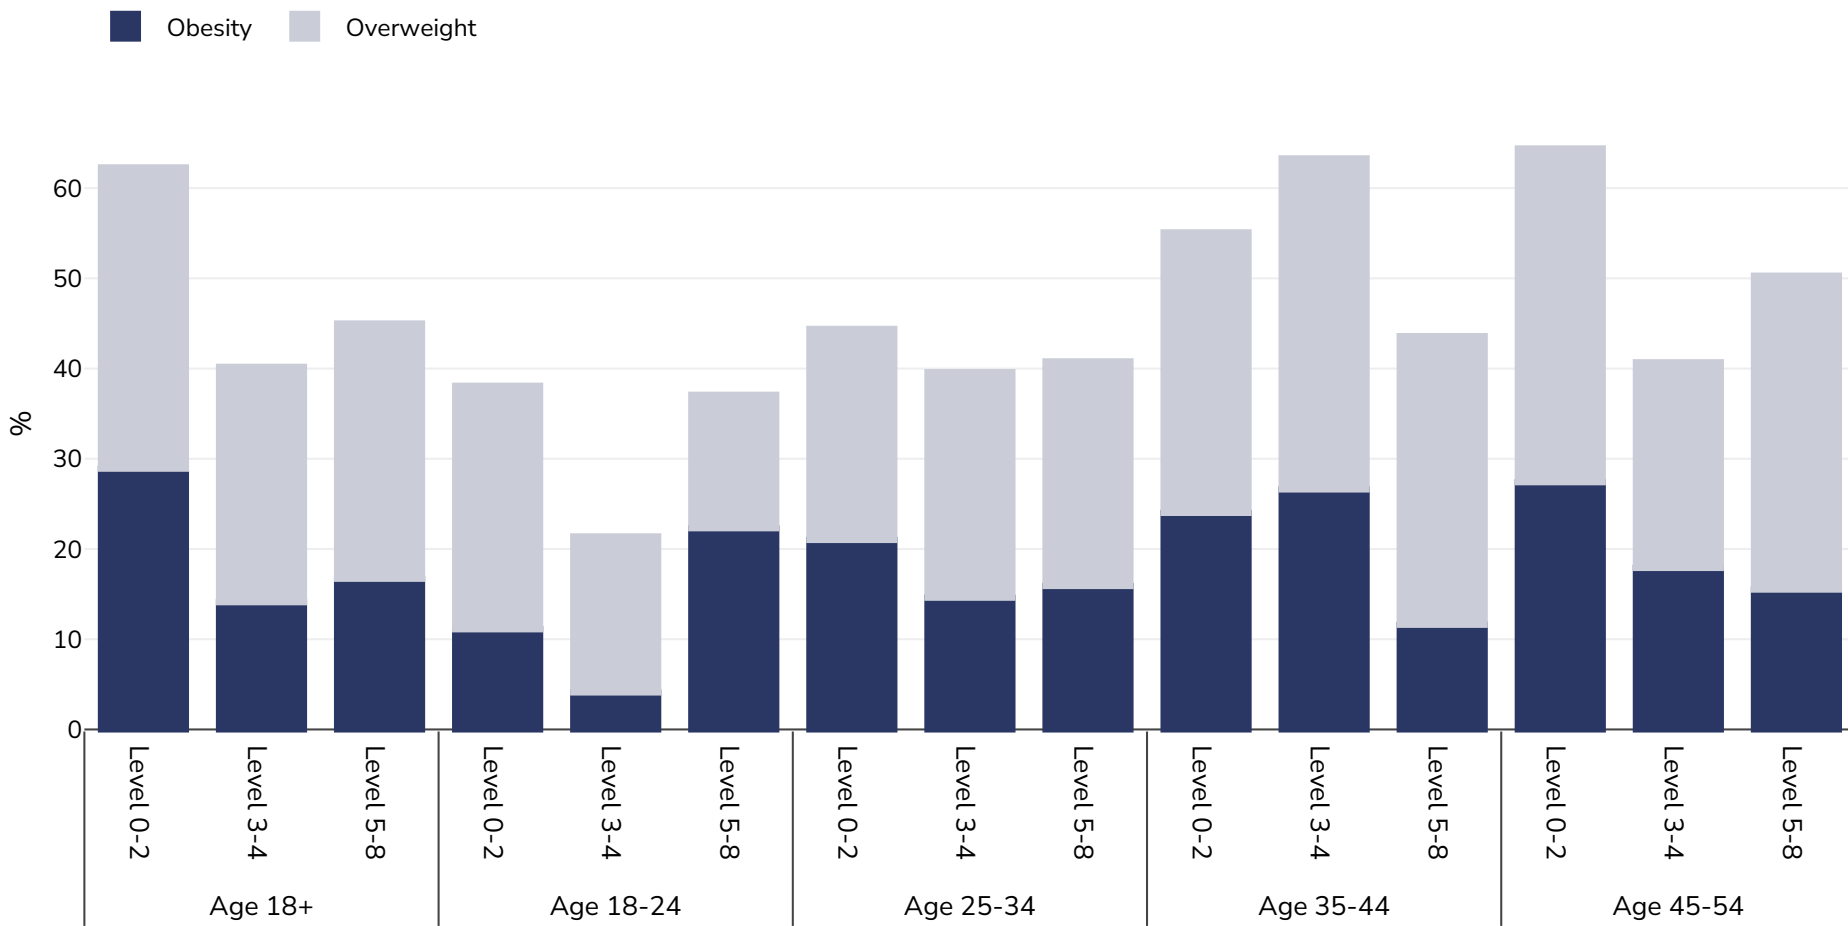

Malta: Overweight/obesity by age and education

Women, 2014

Survey type: Self-reported

Area covered: National

References: 2014 Eurostat Database: http://appsso.eurostat.ec.europa.eu/nui/show.do?dataset=hlth_ehis_bm1e&lang=en (last accessed 25.08.20)

Unless otherwise noted, overweight refers to a BMI between 25kg and 29.9kg/m², obesity refers to a BMI greater than 30kg/m².