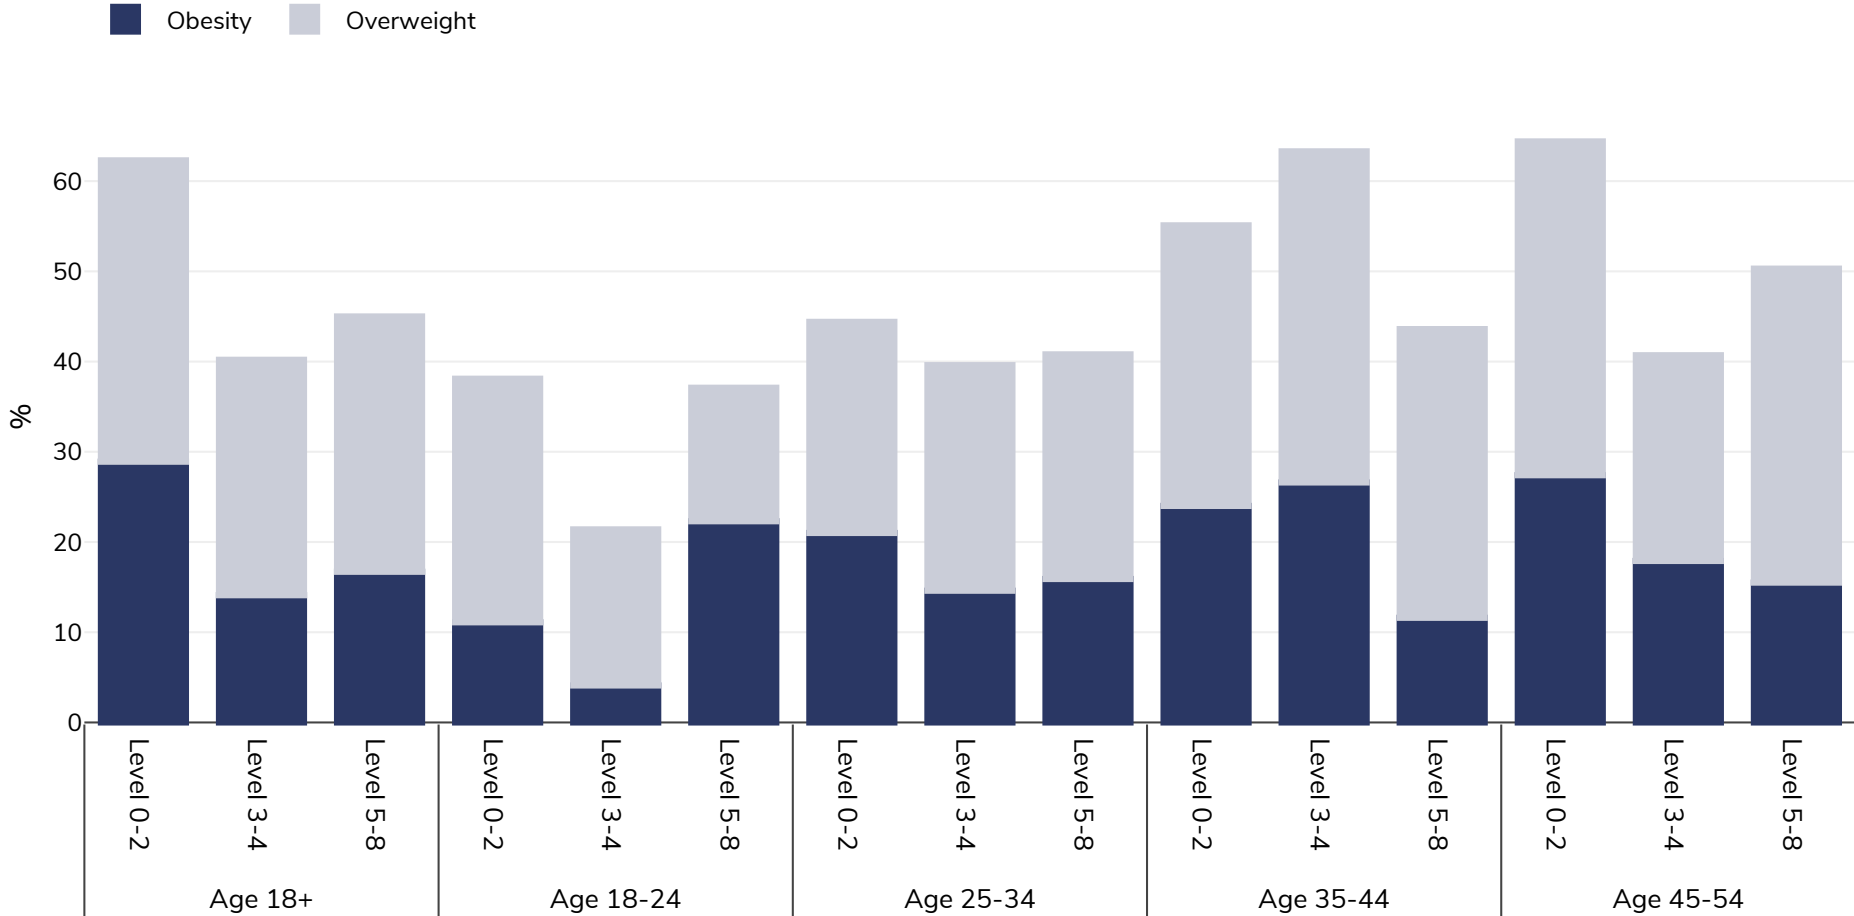

Malta: Overweight/obesity by age and education

Women, 2014

Survey type: Self-reported

Area covered: National

References: 2014 Eurostat Database: http://appsso.eurostat.ec.europa.eu/nui/show.do?dataset=hlth_ehis_bm1e&lang=en (last accessed 25.08.20)

Unless otherwise noted, overweight refers to a BMI between 25kg and 29.9kg/m², obesity refers to a BMI greater than 30kg/m².