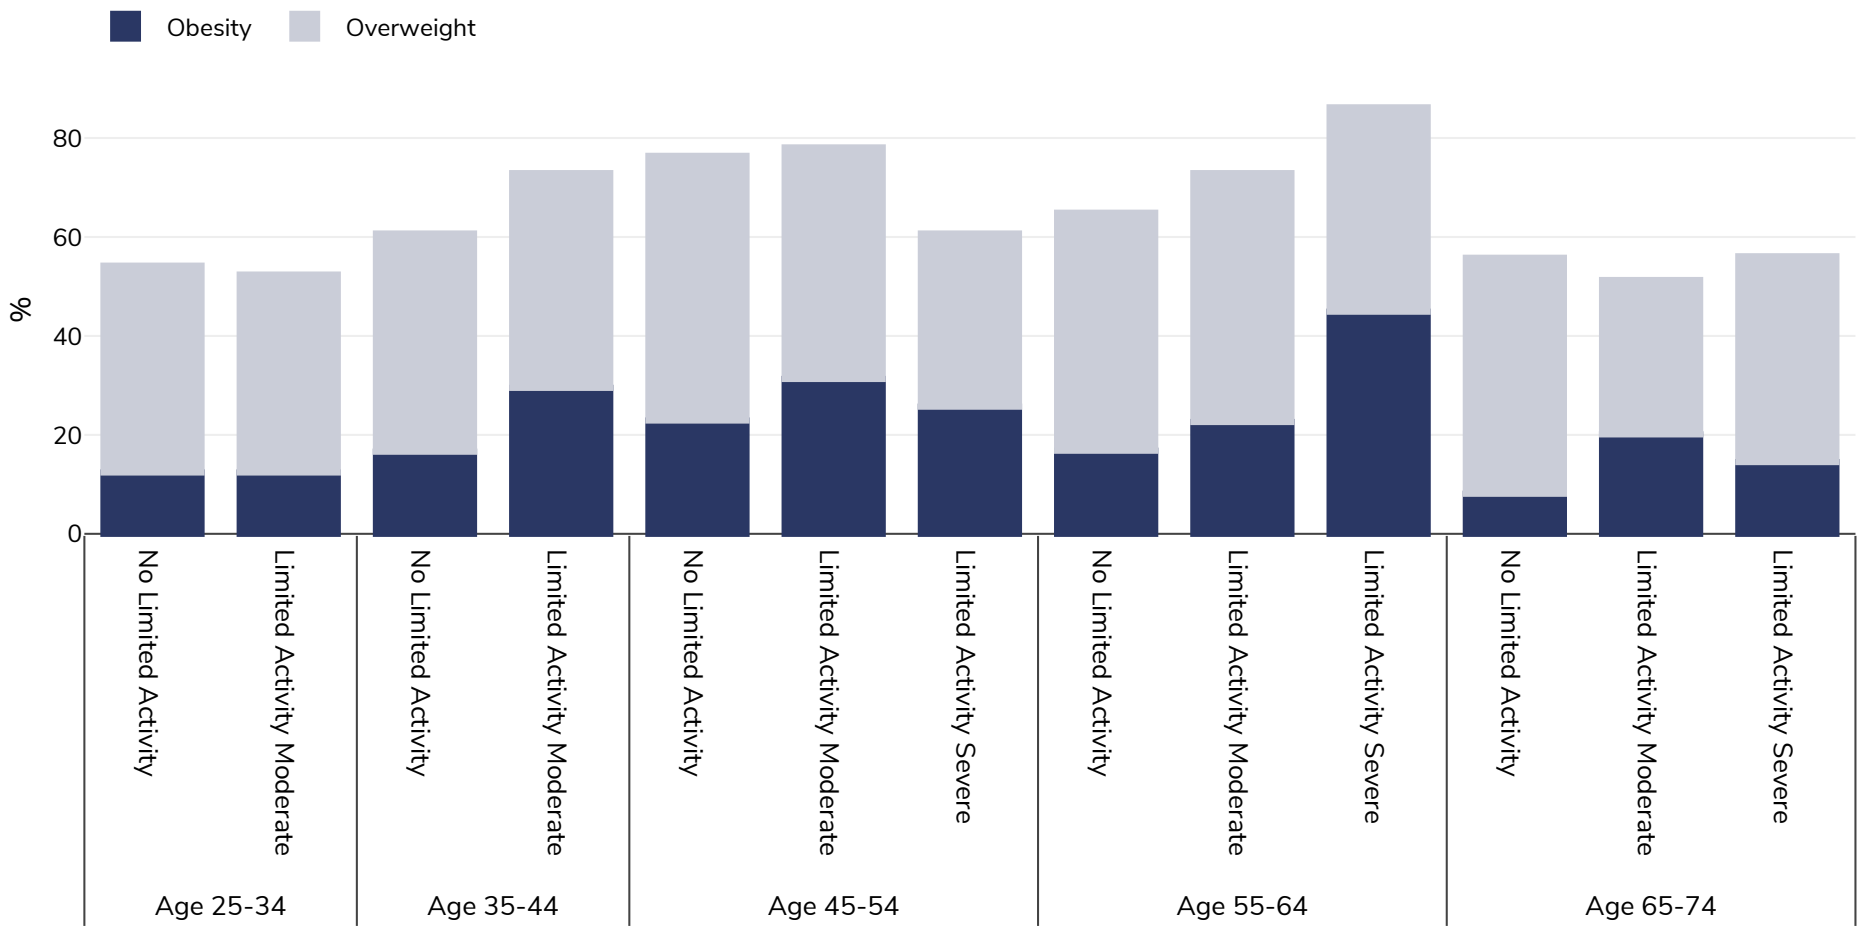

Finland: Overweight/obesity by age and limited activity

Men, 2014

Survey type: Self-reported

Area covered: National

References: Eurostat 2014 available at <https://appsso.eurostat.ec.europa.eu/nui/submitViewTableAction.do> (last accessed 06.10.21)

Unless otherwise noted, overweight refers to a BMI between 25kg and 29.9kg/m², obesity refers to a BMI greater than 30kg/m².