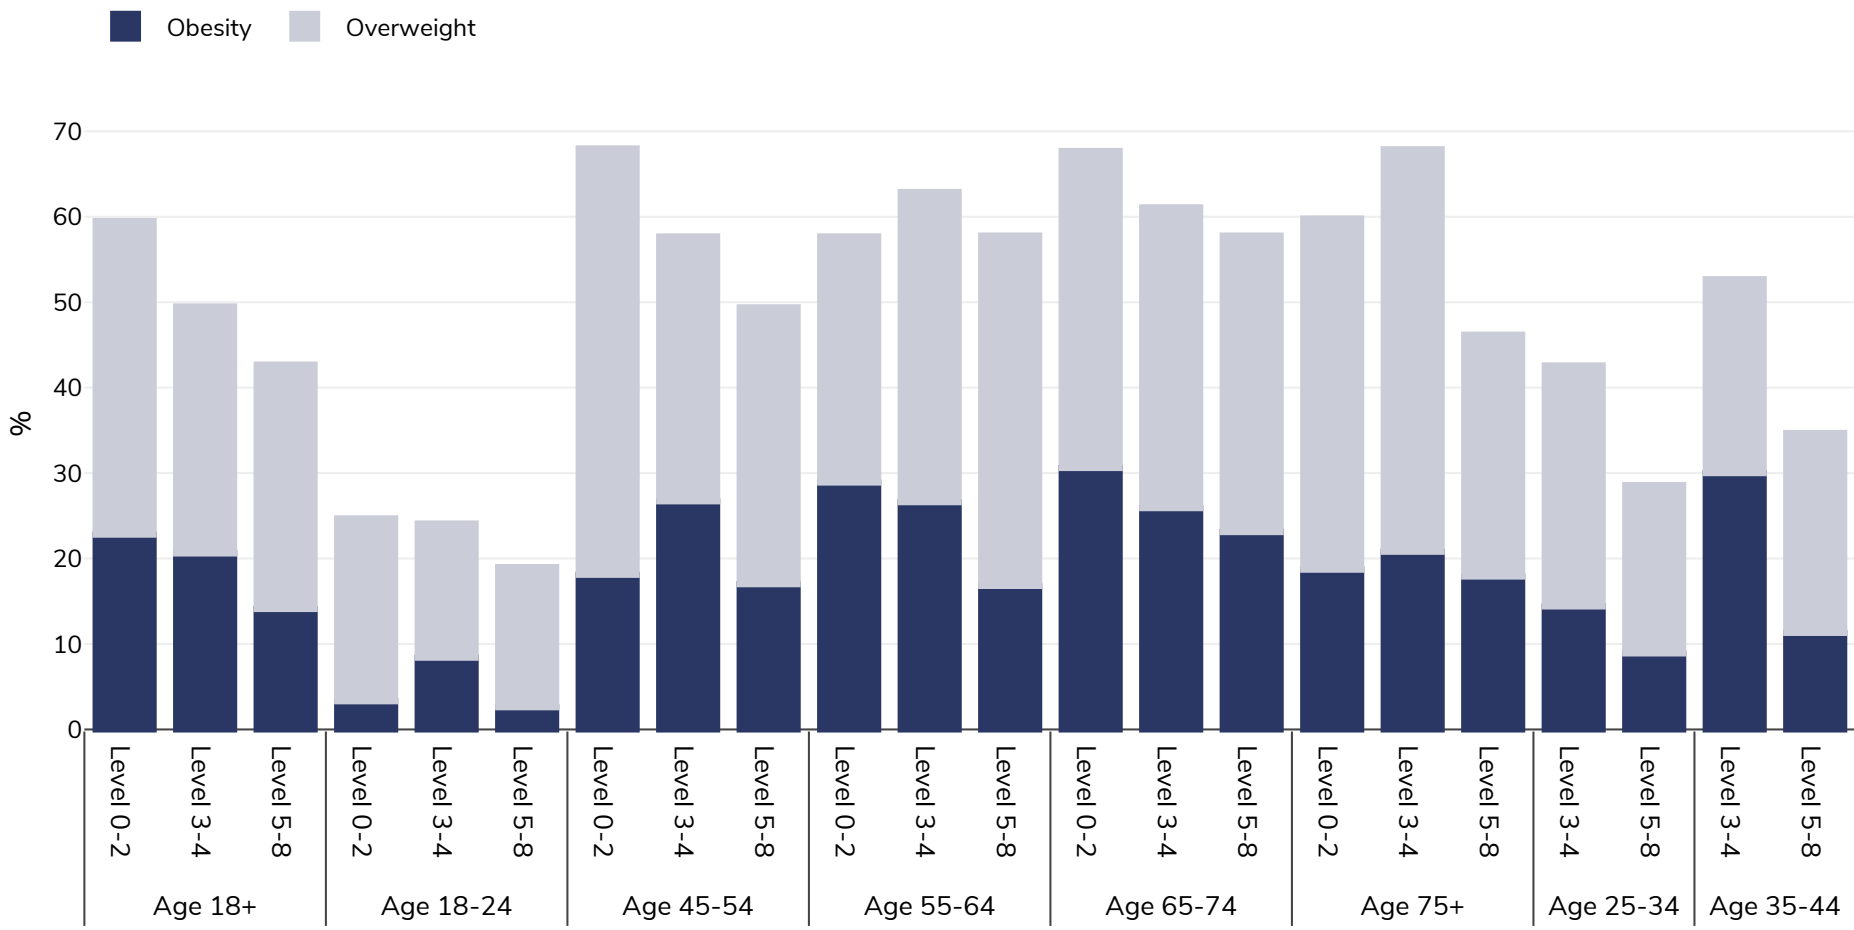

Finland: Overweight/obesity by age and education

Women, 2014

Survey type: Self-reported

Area covered: National

References: 2014 Eurostat Database: http://appsso.eurostat.ec.europa.eu/nui/show.do?dataset=hlth_ehis_bm1e&lang=en (last accessed 25.08.20)

Unless otherwise noted, overweight refers to a BMI between 25kg and 29.9kg/m², obesity refers to a BMI greater than 30kg/m².