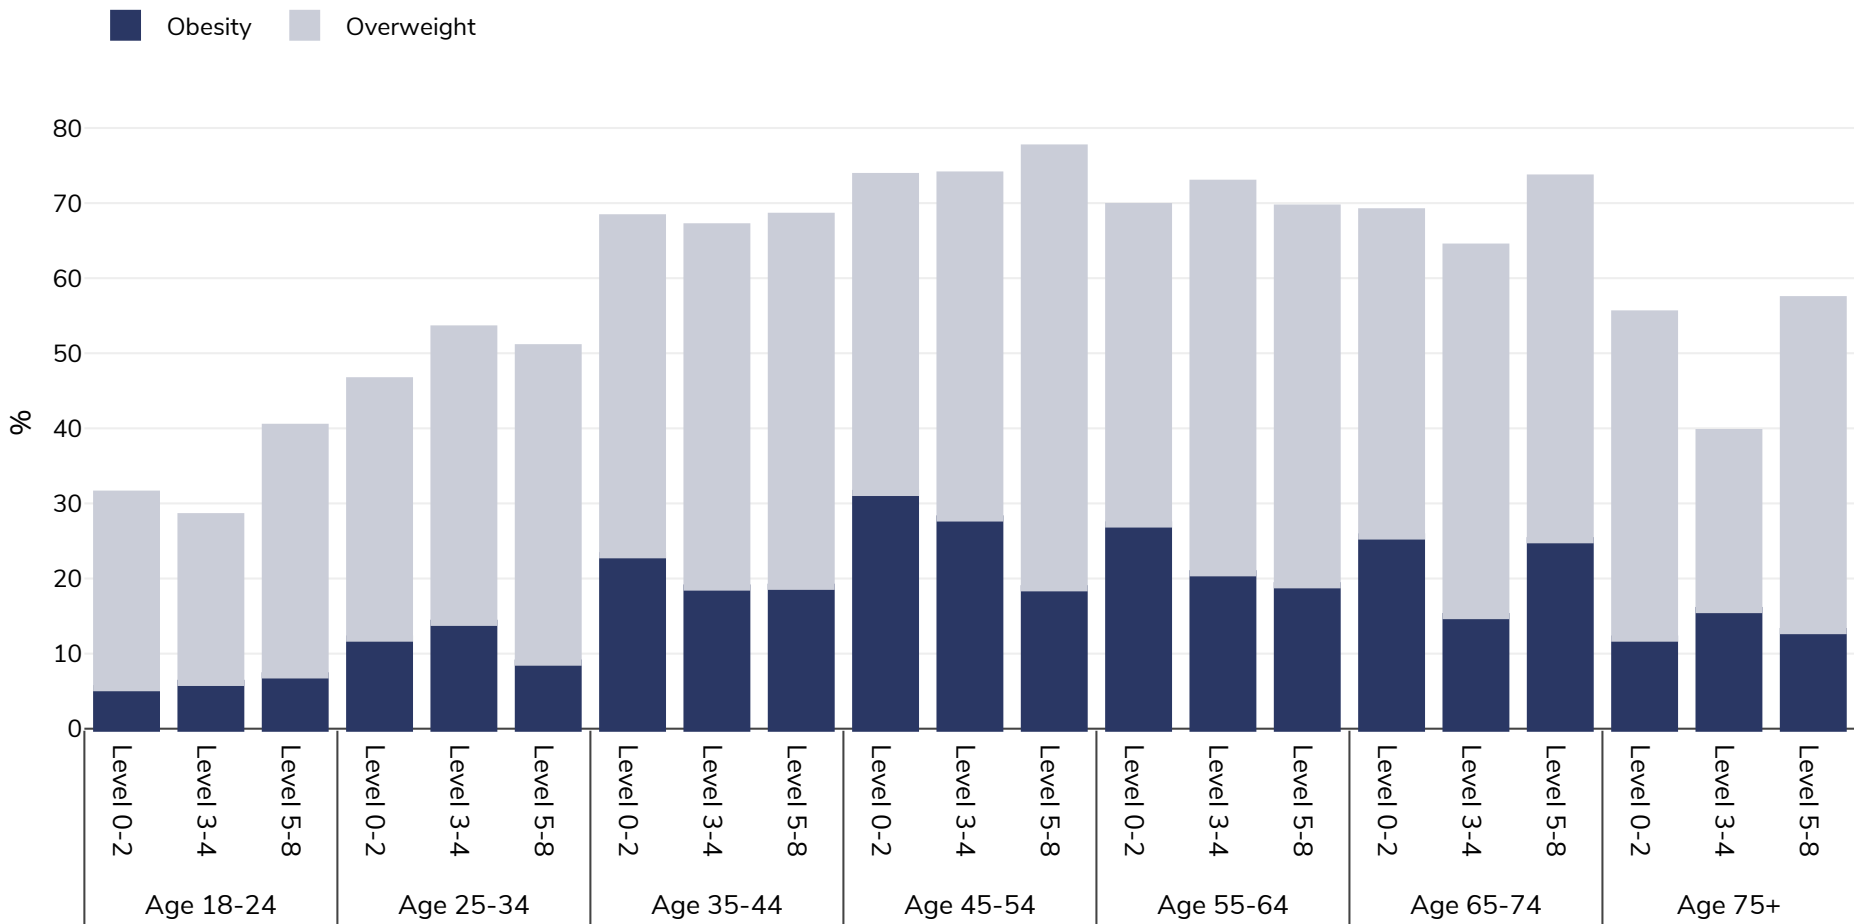

Turkey: Overweight/obesity by age and education

Men, 2019

Survey type: Self-reported

Area covered: National

References: Eurostat 2019. Available at https://appsso.eurostat.ec.europa.eu/nui/show.do?dataset=hlth_ehis_bm1e&lang=en (last accessed 09.08.21).

Unless otherwise noted, overweight refers to a BMI between 25kg and 29.9kg/m², obesity refers to a BMI greater than 30kg/m².