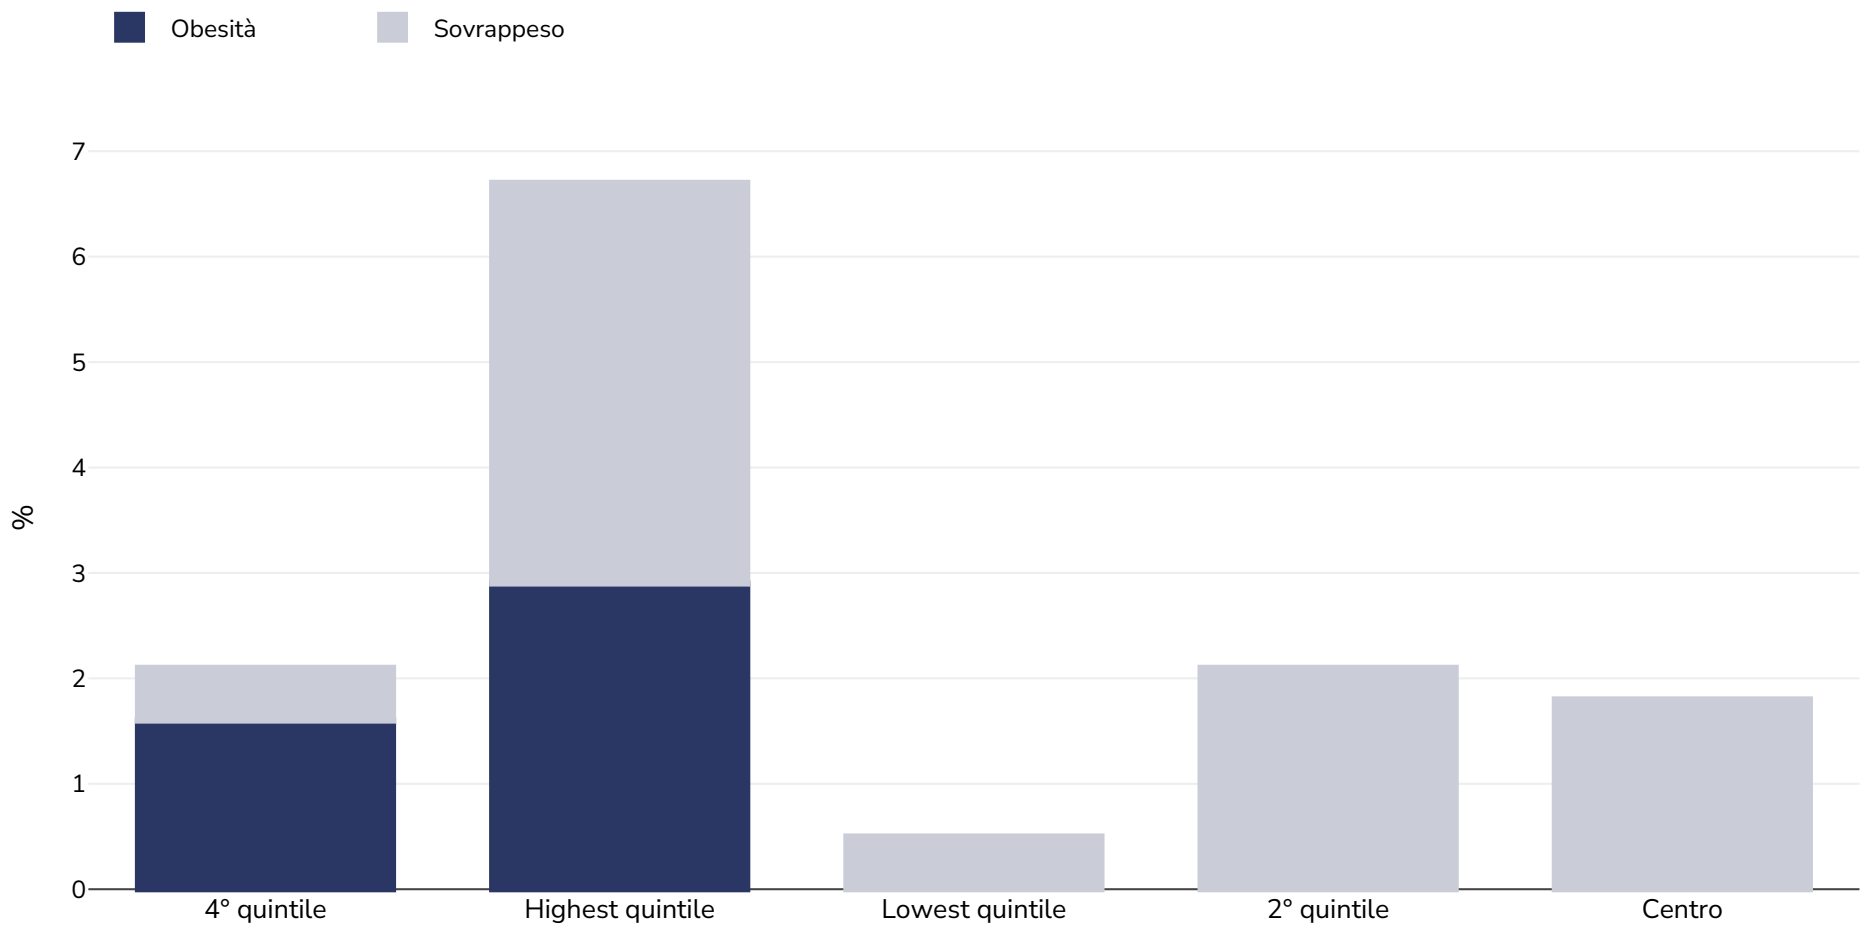

Ghana: Overweight/obesity by socio-economic group

Ragazzi, 2022

Tipo di sondaggio:	Misurato
Età:	15-19
Dimensioni del campione:	2760
Area coperta:	Nazionale
Riferimenti:	Ghana Statistical Service (GSS) and ICF. 2024. Ghana Demographic and Health Survey 2022. Accra, Ghana, and Rockville, Maryland, USA: GSS and ICF.
Cutoffs:	+1SD to 2SD />2SD