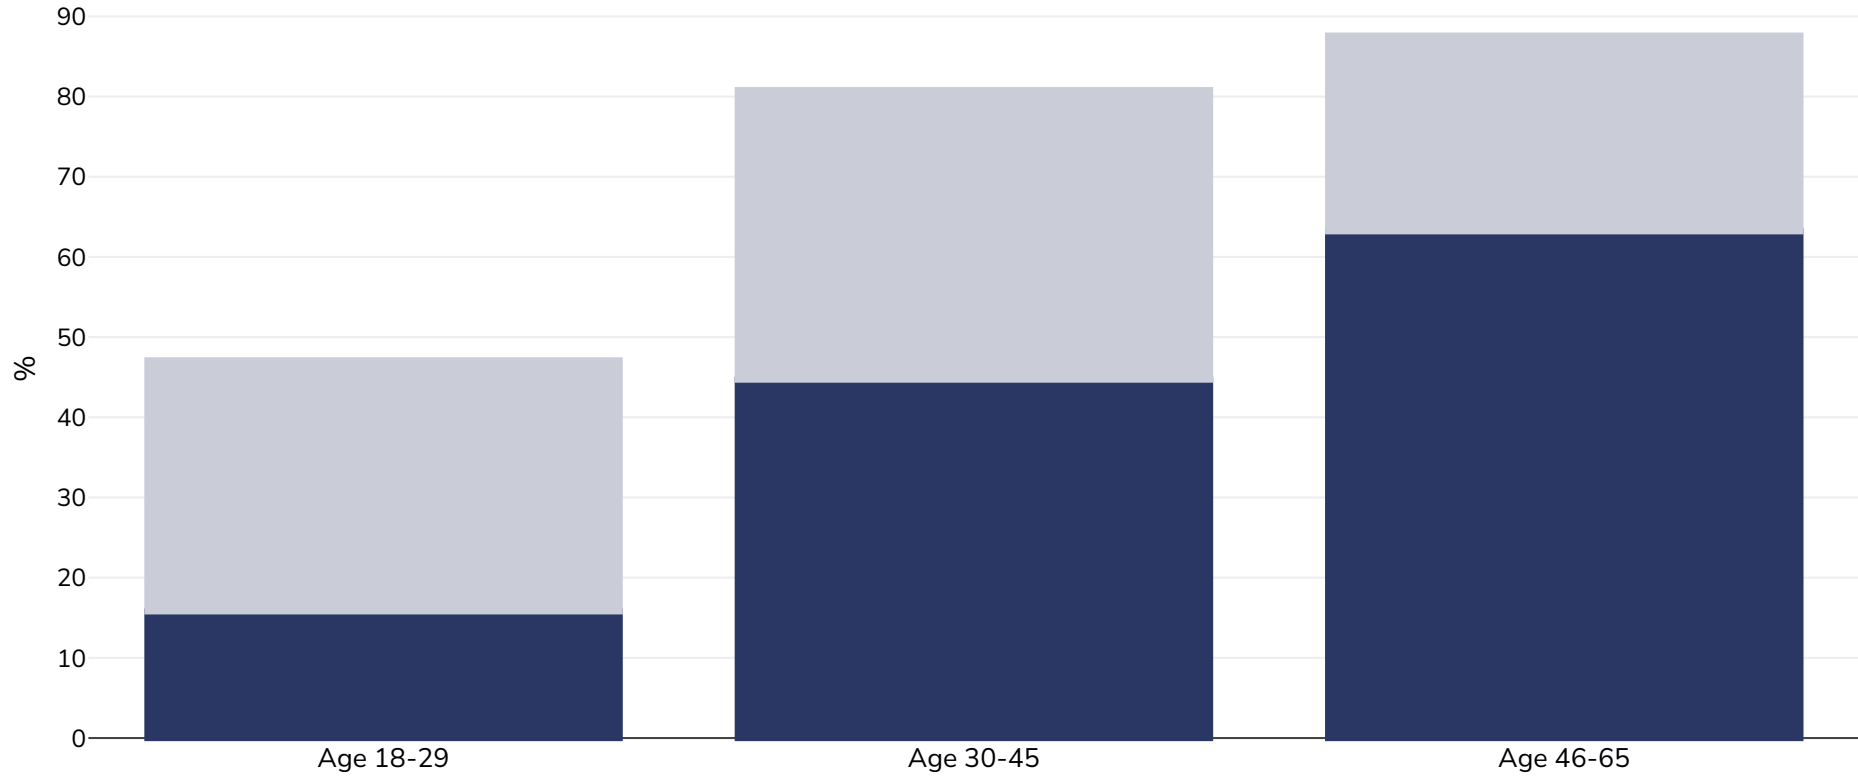

Syrian Arab Republic: Overweight/obesity by age

Adults, 2004

■ Obesity ■ Overweight

Survey type:	Measured
Sample size:	2038
Area covered:	Aleppo
References:	Prevalence of obesity and its associated factors in Aleppo, Syria. https://www.ncbi.nlm.nih.gov/pmc/articles/PMC2094121/ (last accessed 07.06.2022)

Unless otherwise noted, overweight refers to a BMI between 25kg and 29.9kg/m², obesity refers to a BMI greater than 30kg/m².