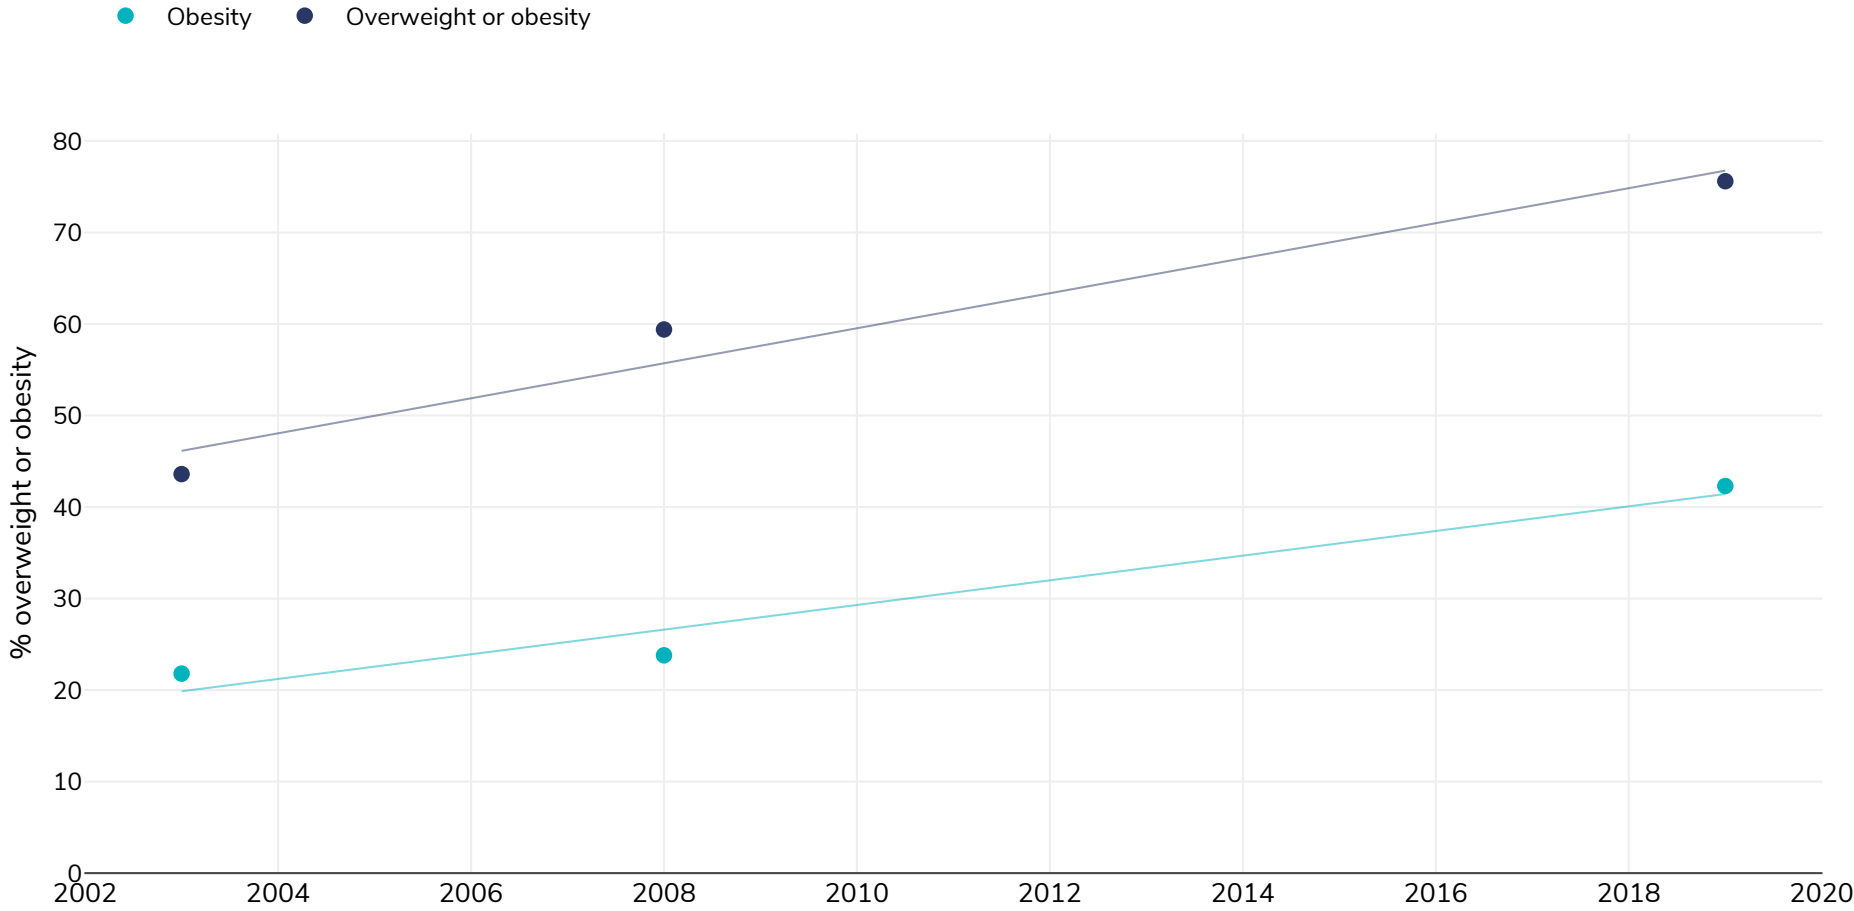

Panama: % Adults living with obesity, 2003-2019

Women

Survey type: Measured

References: For full details of references visit <https://data.worldobesity.org/>

Different methodologies may have been used to collect this data and so data from different surveys may not be strictly comparable. Please check with original data sources for methodologies used.