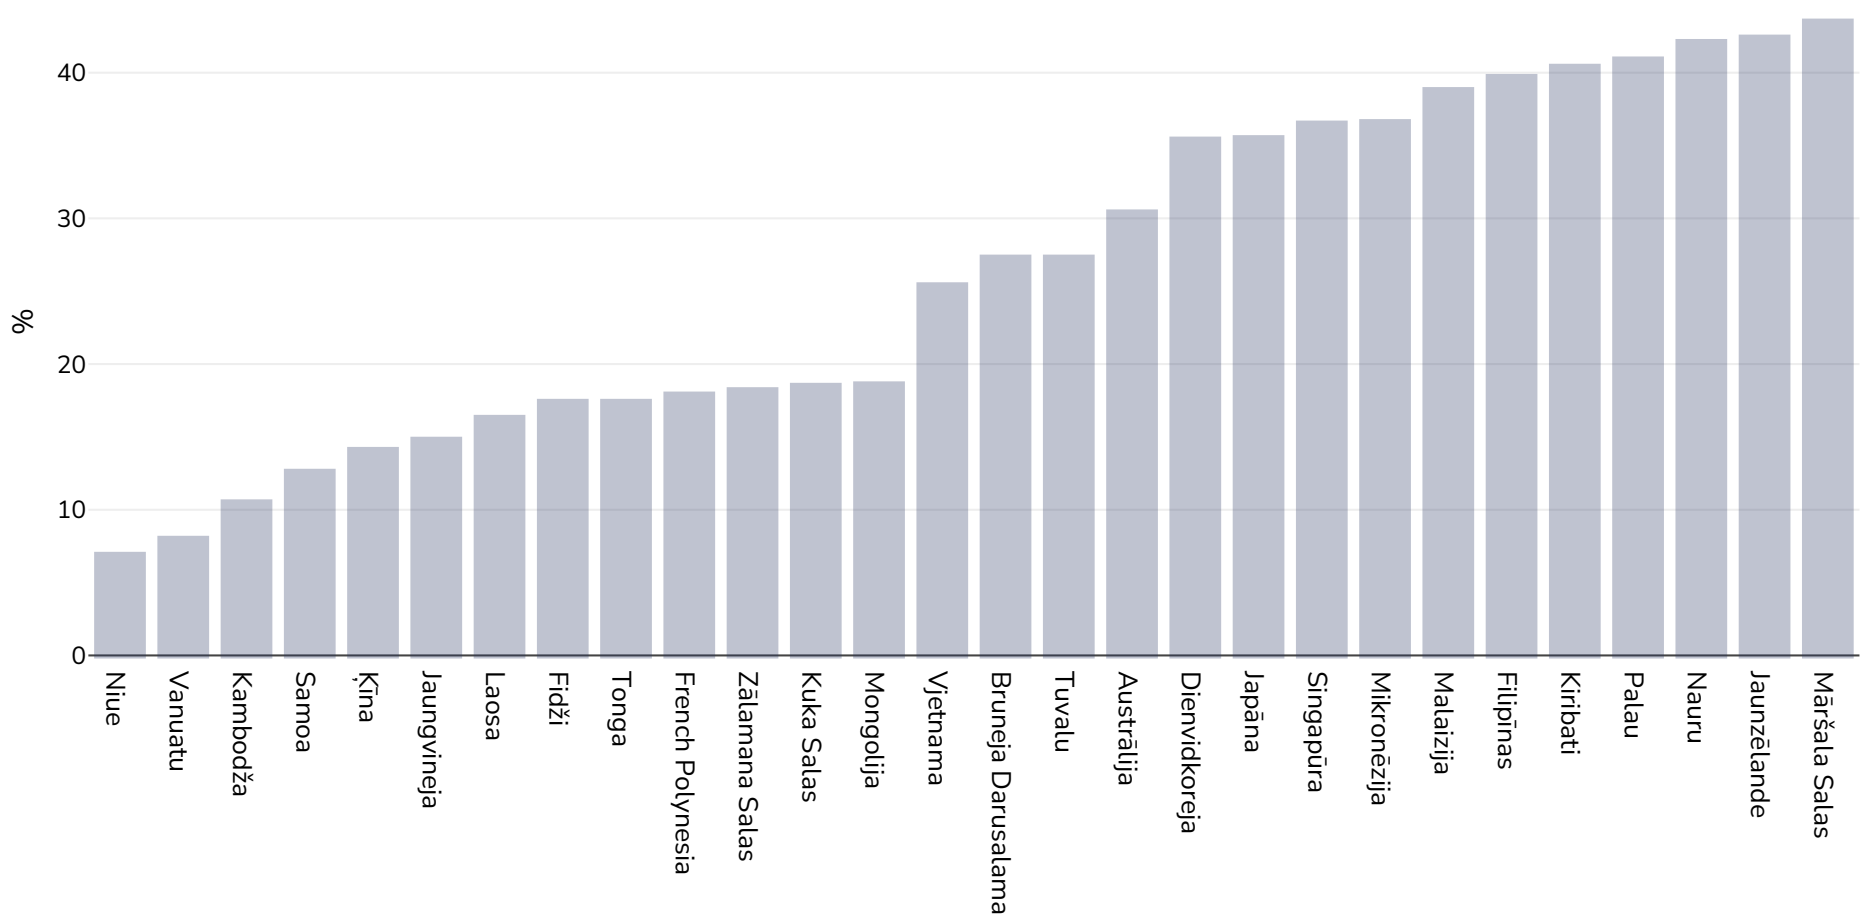

PVO Klusā okeāna rietumu reģions: Insufficient activity

Pieaugušie, 2016

Atsauces:

Guthold R, Stevens GA, Riley LM, Bull FC. Worldwide trends in insufficient physical activity from 2001 to 2016: a pooled analysis of 358 population-based surveys with 1.9 million participants. Lancet 2018 [http://dx.doi.org/10.1016/S2214-109X\(18\)30357-7](http://dx.doi.org/10.1016/S2214-109X(18)30357-7)