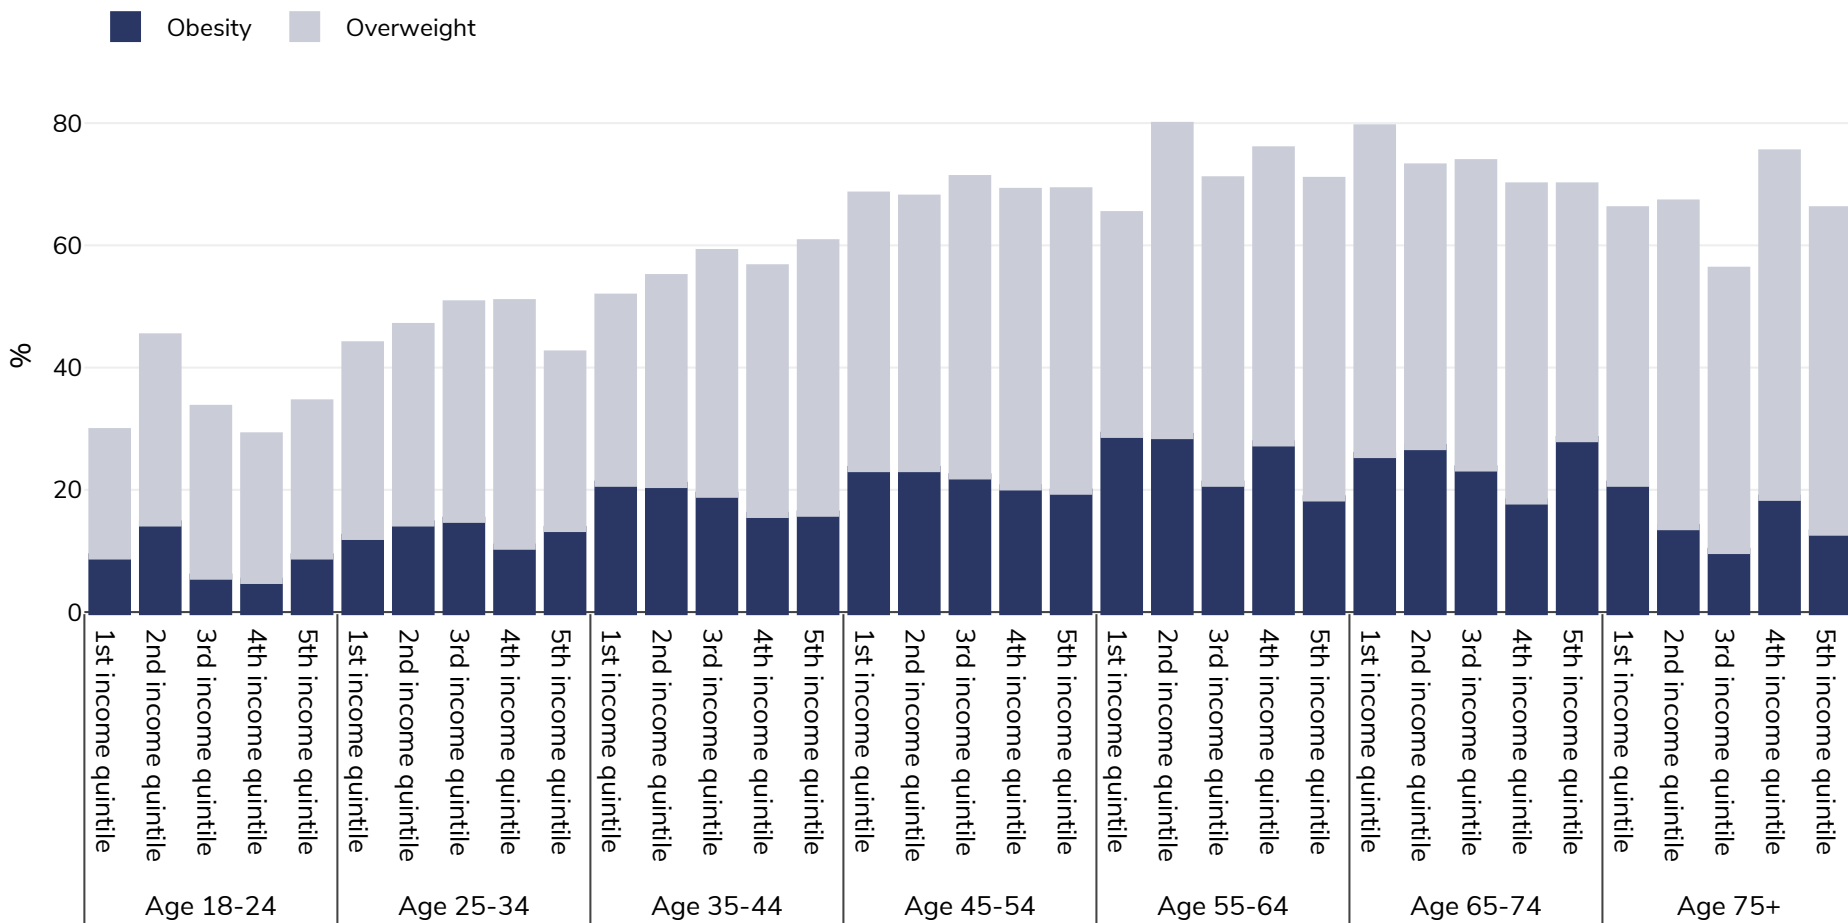

Austria: Overweight/obesity by age and socio-economic group

Men, 2019

Survey type: Self-reported

Area covered: National

References: Eurostat 2019. Available at https://appsso.eurostat.ec.europa.eu/nui/show.do?dataset=hlth_ehis_bm1i&lang=en (last accessed 09.08.21).

Unless otherwise noted, overweight refers to a BMI between 25kg and 29.9kg/m², obesity refers to a BMI greater than 30kg/m².