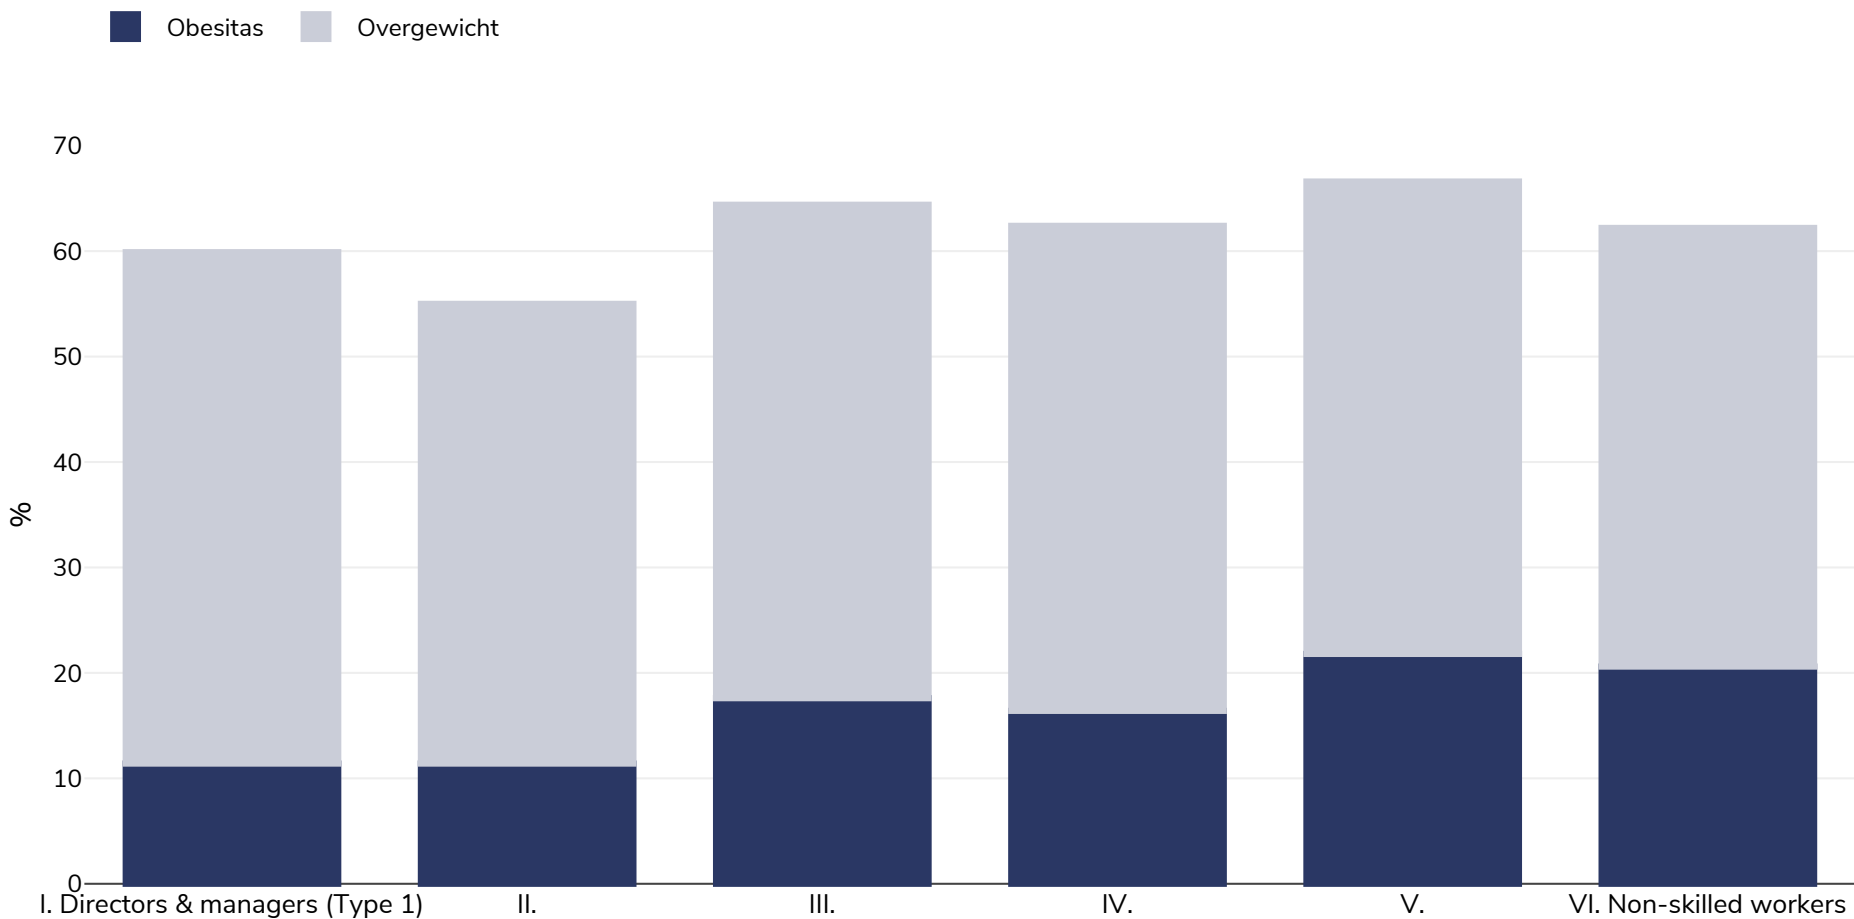

Spanje: Overweight/obesity by socio-economic group

Mannen, 2011-2012

Type onderzoek: Zelfgerapporteerd

Leeftijd: 18+

Monstergrootte: 34784

In aanmerking komend gebied: Nationaal

Referenties: National Health Survey: <http://www.ine.es/jaxi/tabla.do> (last accessed 20.5.15)

Notities (alleen beschikbaar in het Engels): Definitions: I. Directors and managers of establishments with 10 or more wage earners and professionals traditionally associated with university degrees II. Directors and managers of establishments with 10 or more wage earners, professionals traditionally associated with university degrees and other technical support professionals III. Intermediate occupations and self-employed workers IV. Supervisors and workers in skilled technical occupations V. Skilled primary sector workers and other semi-skilled workers VI. Non-skilled workers

Tenzij anders vermeld, verwijst overgewicht naar een BMI tussen 25 kg en 29,9 kg/m², obesitas verwijst naar een BMI van meer dan 30 kg/m².