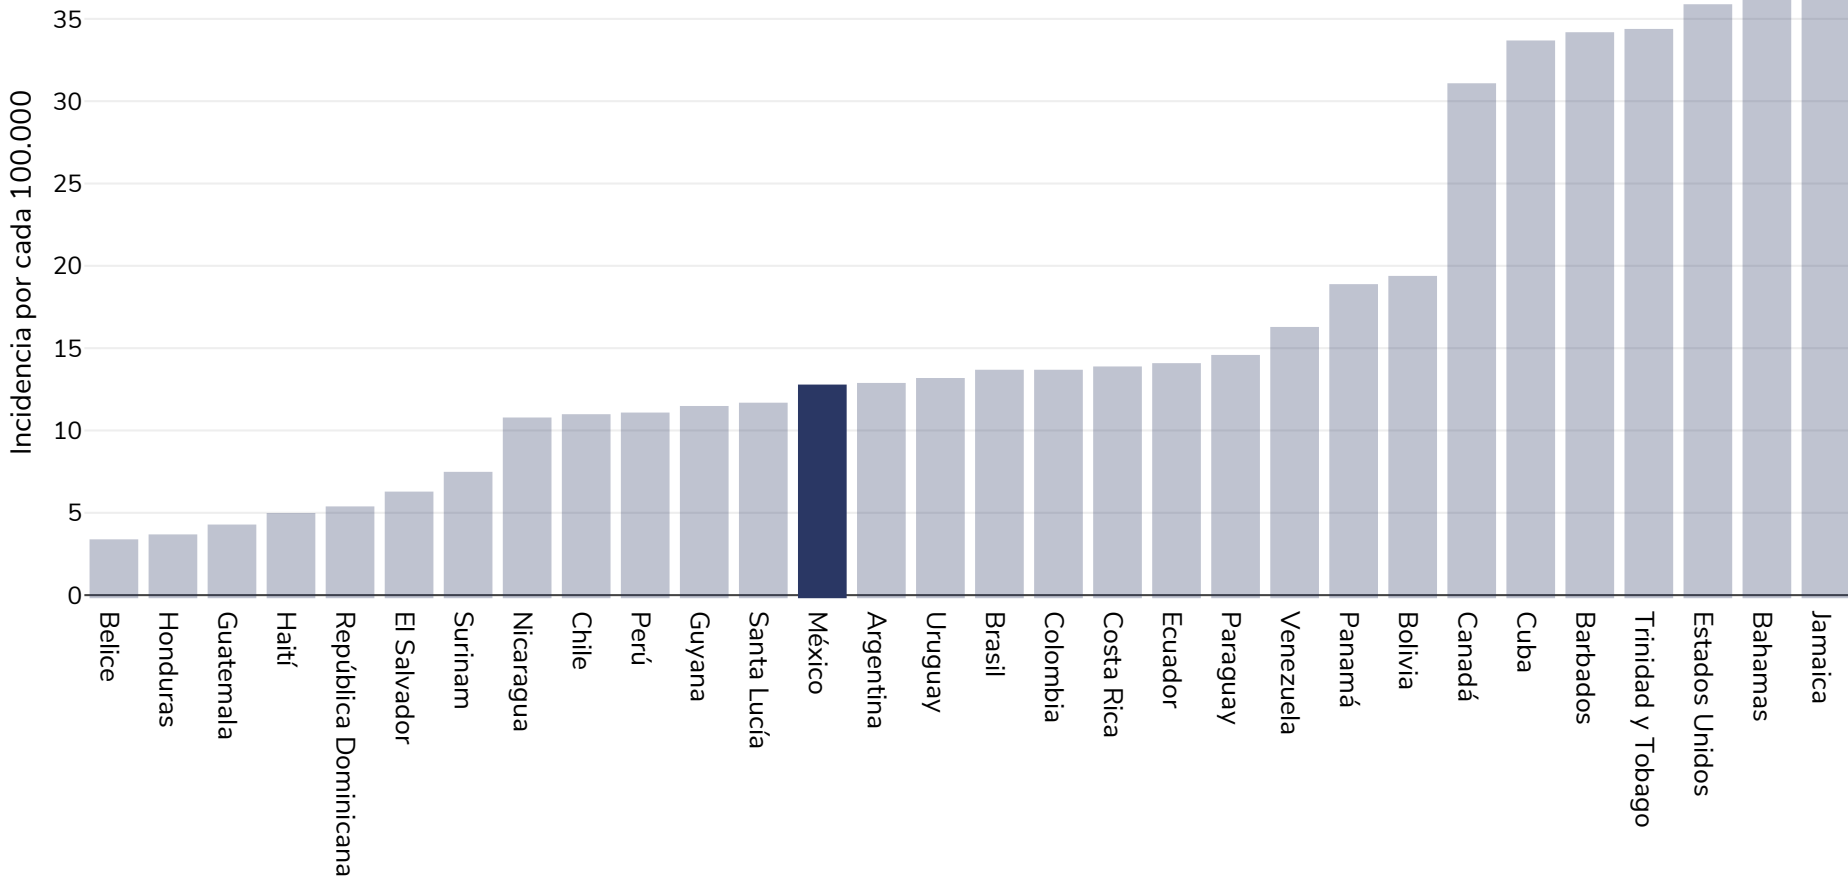

# México: Cancer of the uterus

Mujeres, 2020

**Edad:** 20+

**Zona abarcada:** Nacional

**Referencias:** Ferlay J, Ervik M, Lam F, Colombet M, Mery L, Piñeros M, Znaor A, Soerjomataram I, Bray F (2020). Global Cancer Observatory: Cancer Today. Lyon, France: International Agency for Research on Cancer. Available from: <https://gco.iarc.fr/today>, accessed 10.01.2243