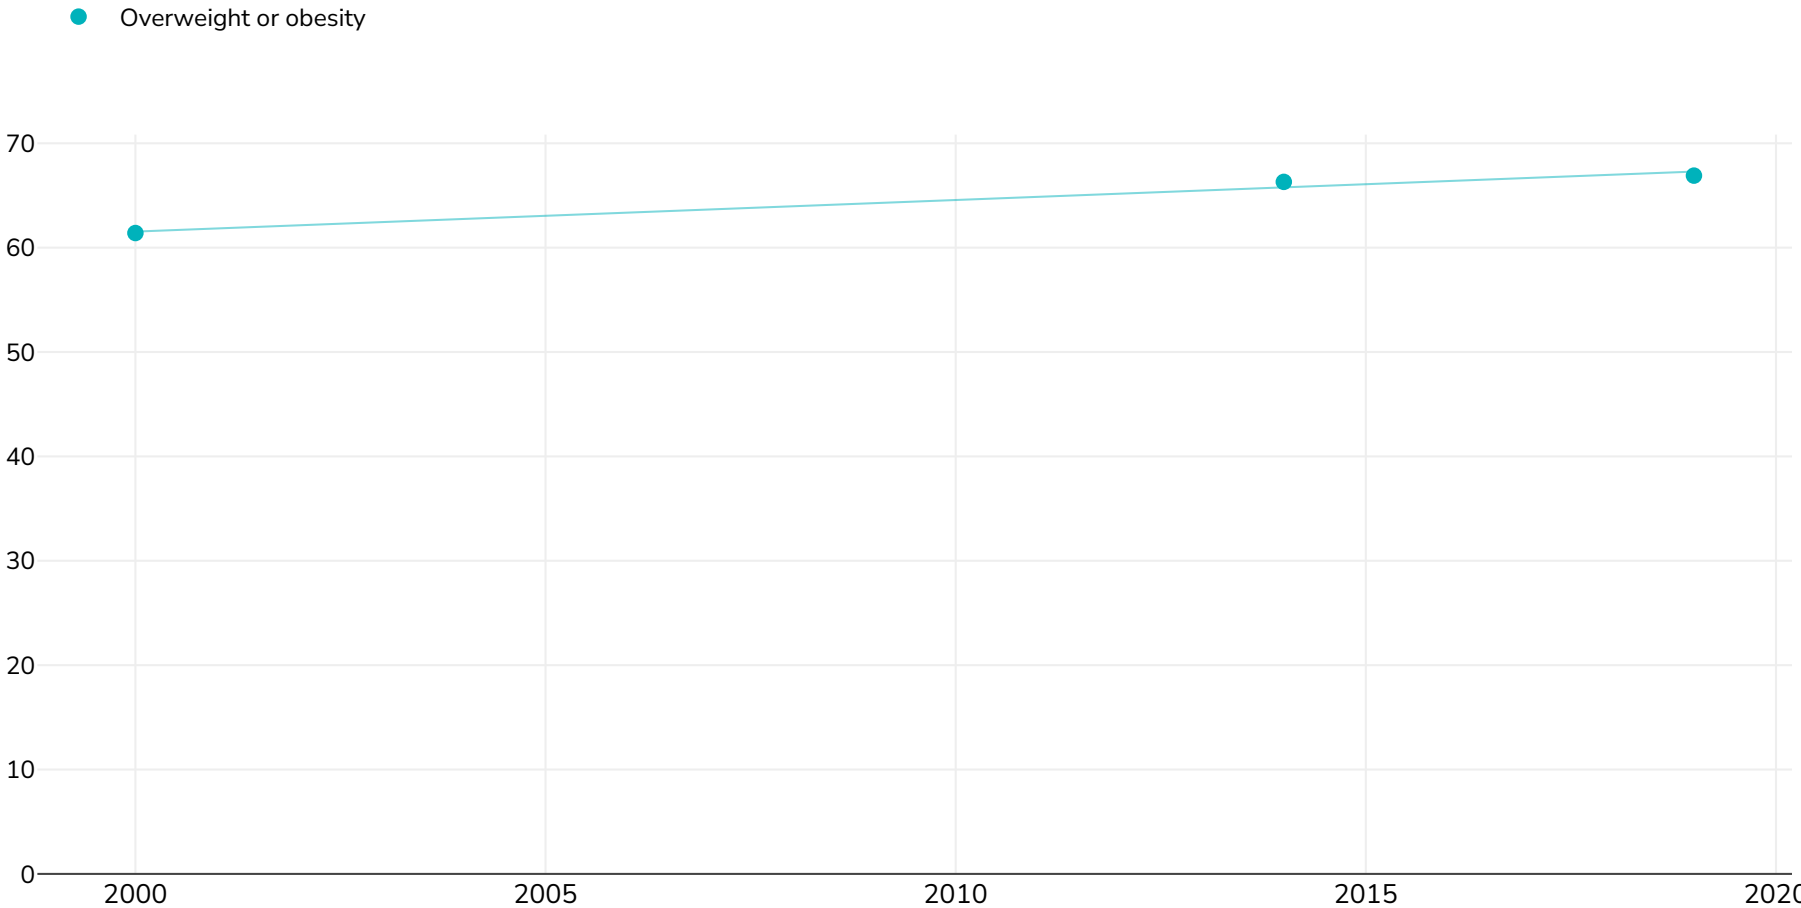

Greece: Trend adult overweight obesity 2000 2019

Men

Survey type: Self-reported

References: For full details of references visit <https://data.worldobesity.org/>

Different methodologies may have been used to collect this data and so data from different surveys may not be strictly comparable. Please check with original data sources for methodologies used.