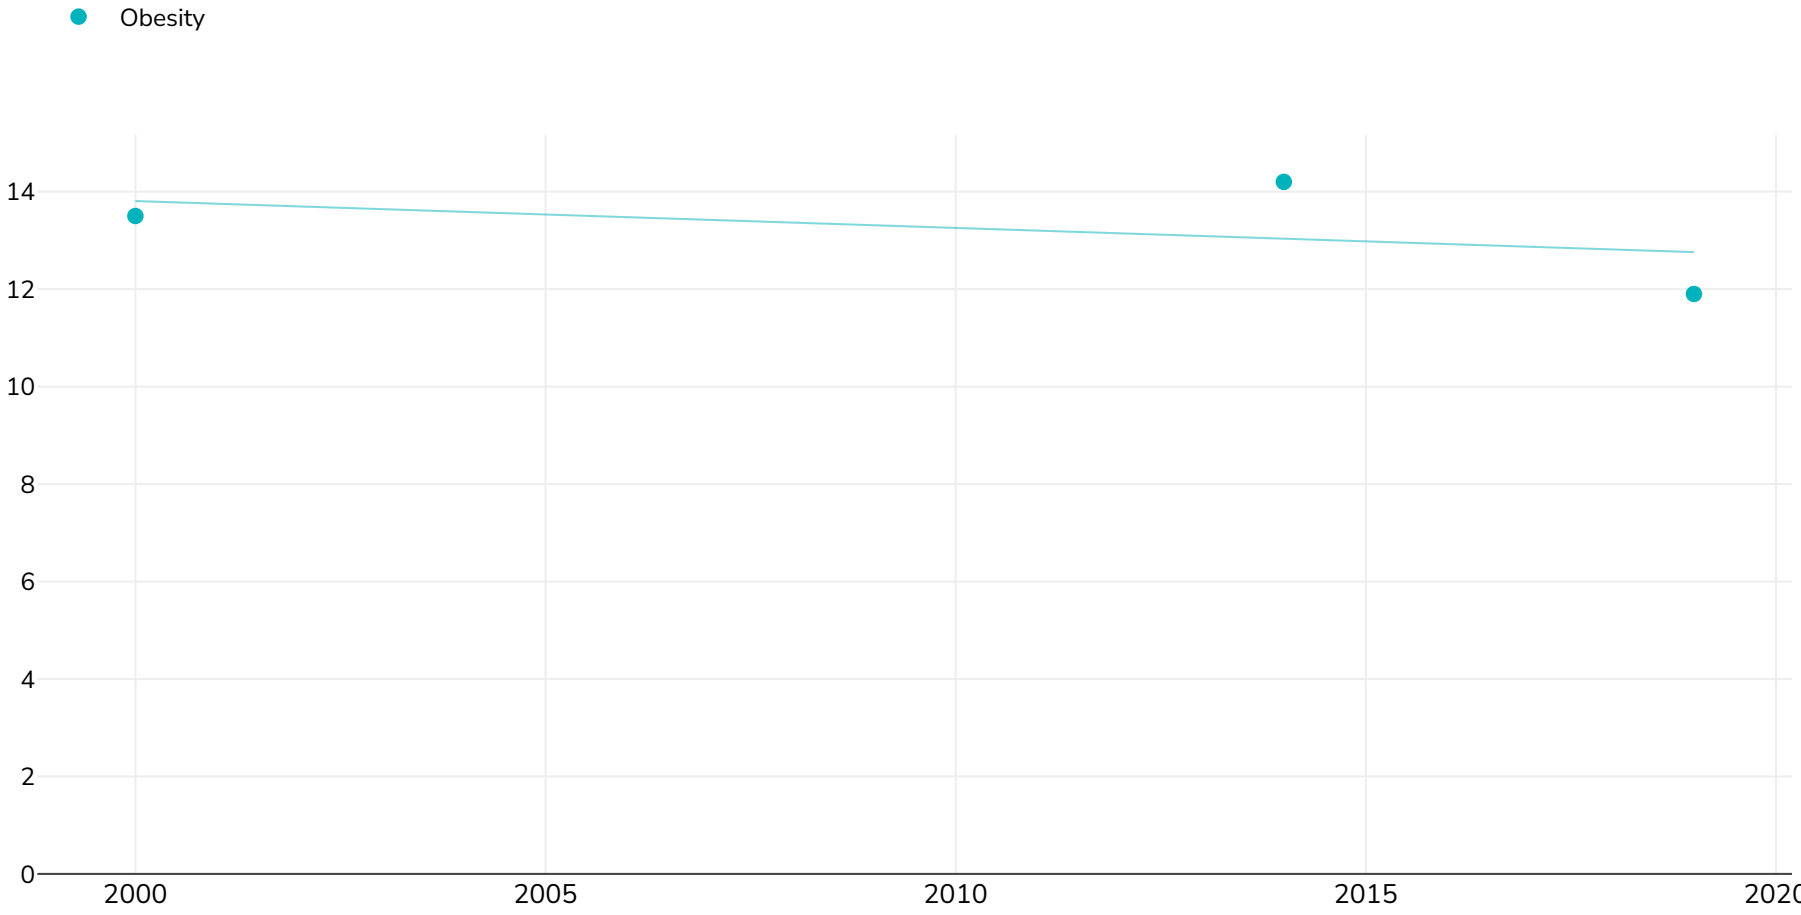

Bulgaria: Trend adult obesity 2000 2019

Women

Survey type: Self-reported

References: For full details of references visit <https://data.worldobesity.org/>

Different methodologies may have been used to collect this data and so data from different surveys may not be strictly comparable. Please check with original data sources for methodologies used.