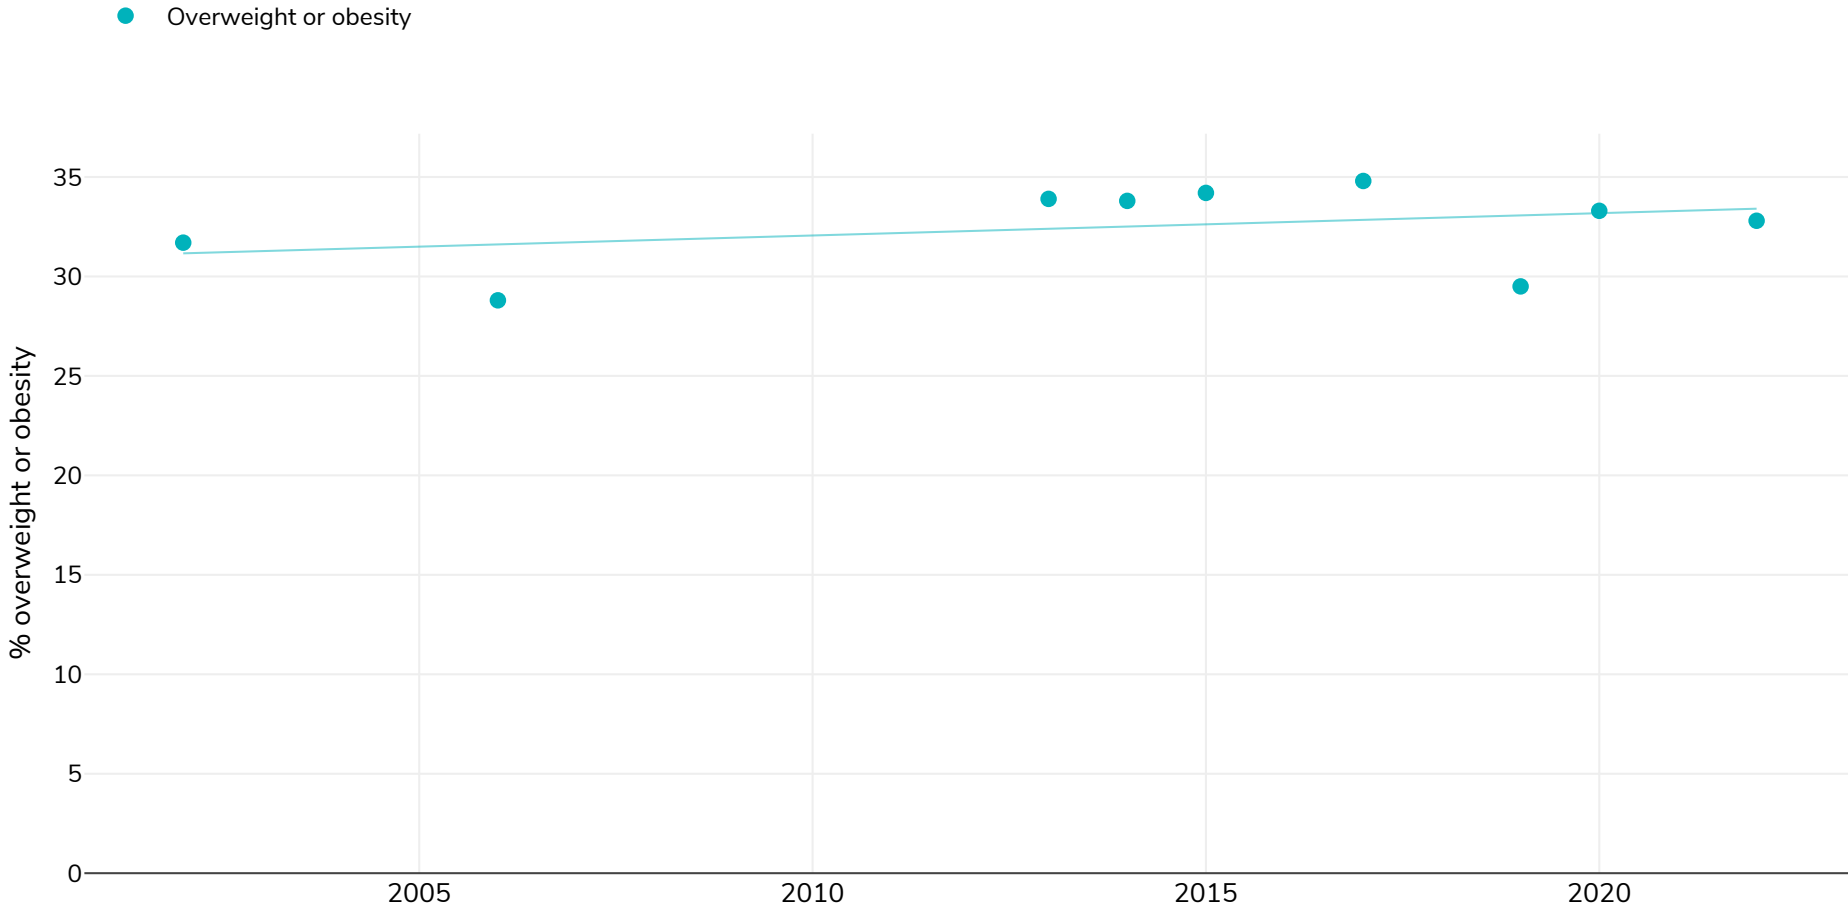

New Zealand: % Children living with overweight or obesity, 2002-2023

Girls

Survey type: Measured

References: For full details of references visit <https://data.worldobesity.org/>

Definitions: IOTF

Different methodologies may have been used to collect this data and so data from different surveys may not be strictly comparable. Please check with original data sources for methodologies used.