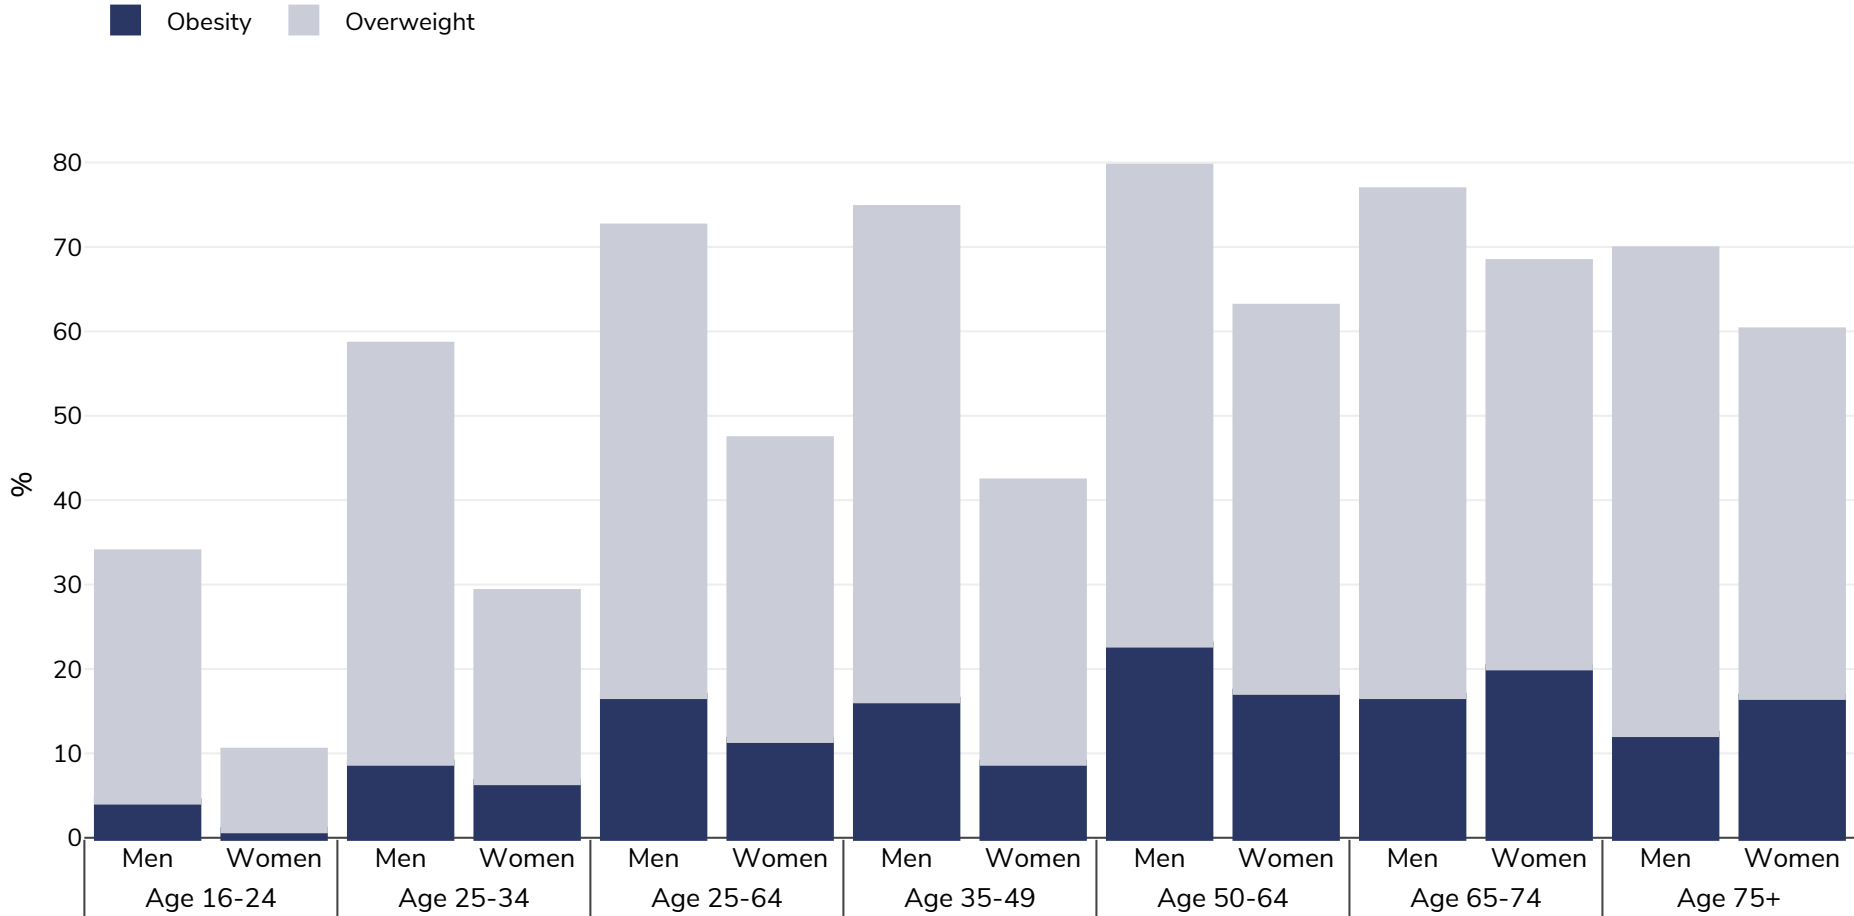

# Bulgaria: Overweight/obesity by age

Adults, 2017

Survey type: Self-reported

Area covered: National

References: Eurostat Database [http://appsso.eurostat.ec.europa.eu/nui/show.do?dataset=ilc\\_hch10&lang=en](http://appsso.eurostat.ec.europa.eu/nui/show.do?dataset=ilc_hch10&lang=en) (last accessed 25.08.20)

Unless otherwise noted, overweight refers to a BMI between 25kg and 29.9kg/m<sup>2</sup>, obesity refers to a BMI greater than 30kg/m<sup>2</sup>.