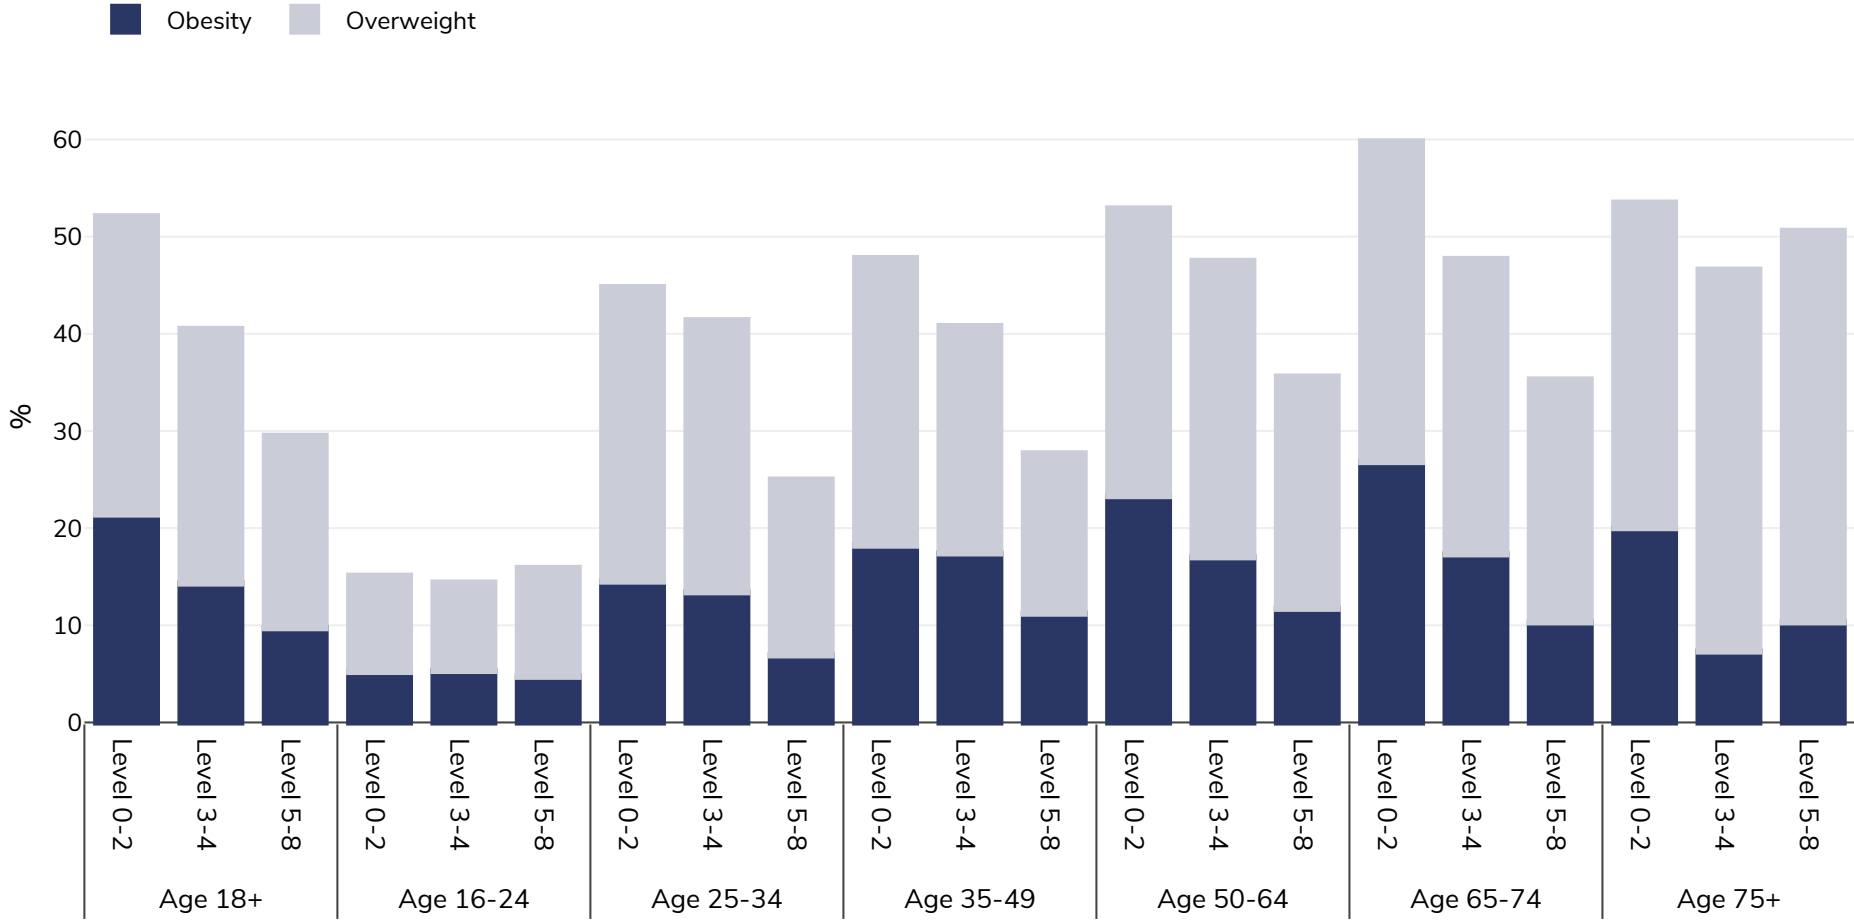

# France: Overweight/obesity by age and education

Women, 2017

Survey type: Self-reported

Area covered: National

References: EUROSTAT Database [http://appsso.eurostat.ec.europa.eu/nui/show.do?dataset=ilc\\_hch10&lang=en](http://appsso.eurostat.ec.europa.eu/nui/show.do?dataset=ilc_hch10&lang=en) (last accessed 25.08.20)

Unless otherwise noted, overweight refers to a BMI between 25kg and 29.9kg/m<sup>2</sup>, obesity refers to a BMI greater than 30kg/m<sup>2</sup>.