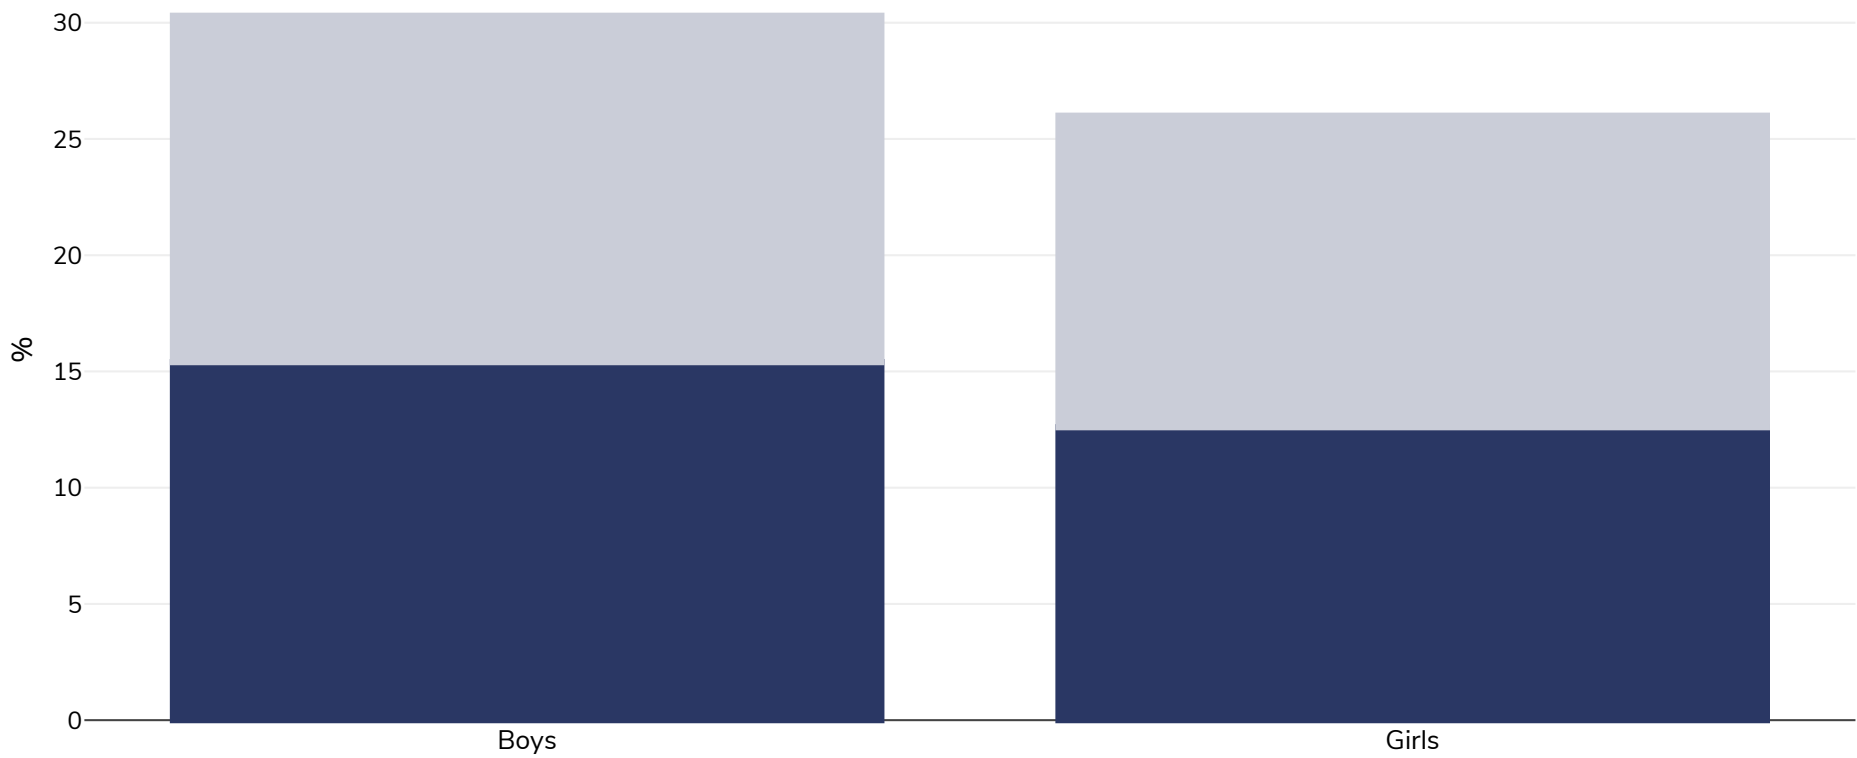

England: Obesity prevalence

Children, 2015

■ Obesity ■ Overweight

Survey type:	Measured
Age:	2-15
Sample size:	4467
Area covered:	National
References:	Health Survey for England 2015
Notes:	85th & 95th Centile
Cutoffs:	Other