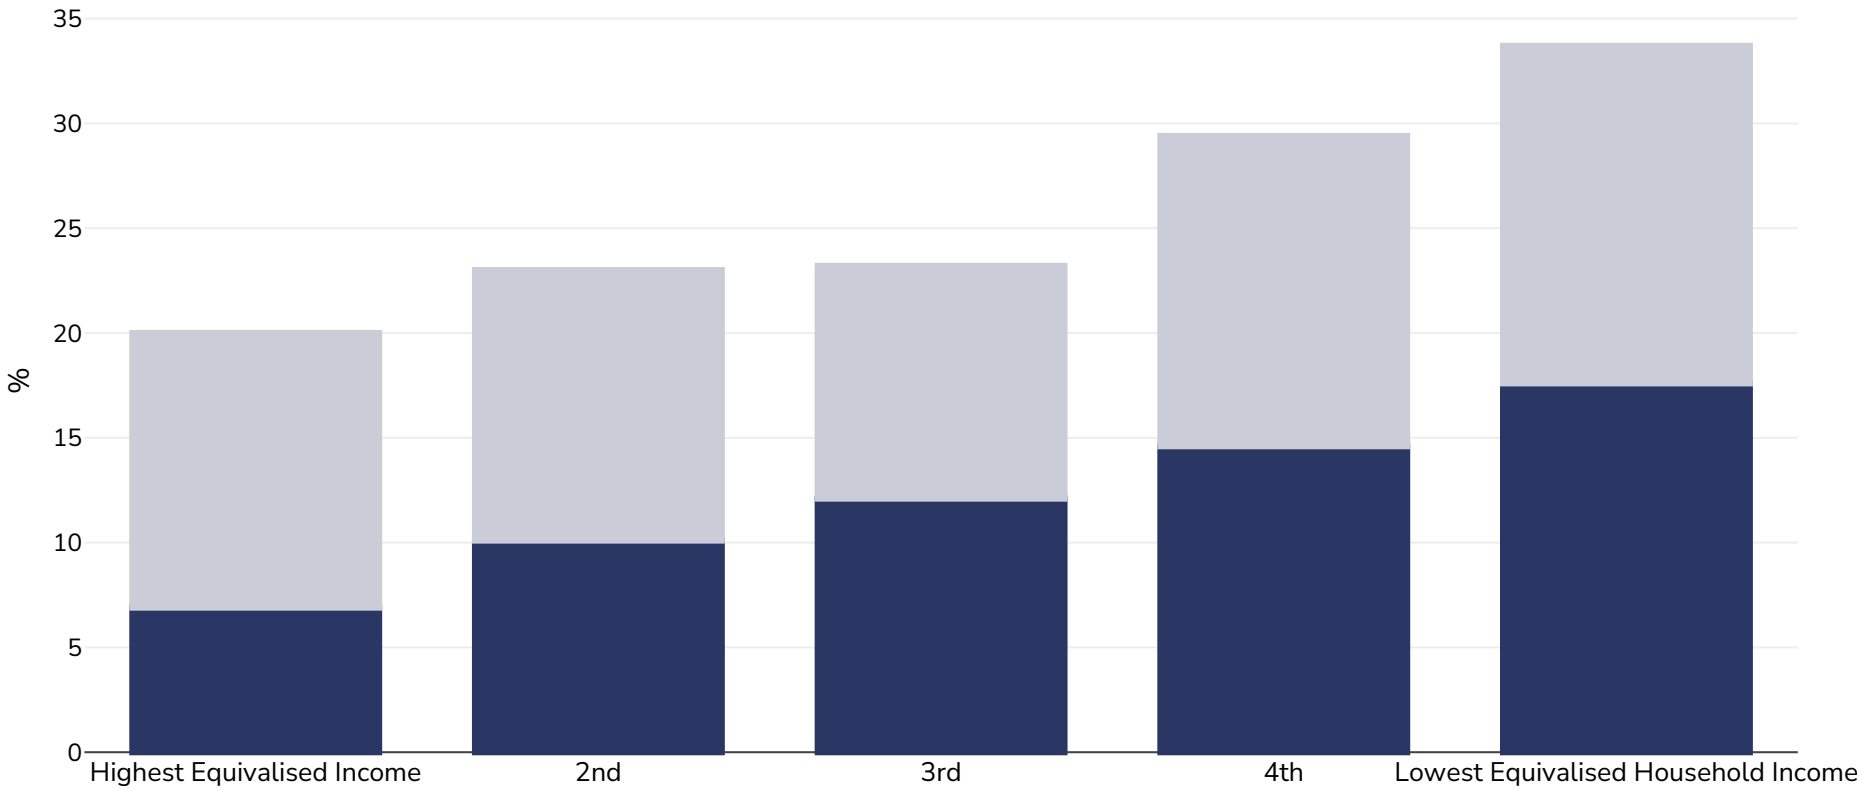

England: Overweight/obesity by socio-economic group

Girls, 2019

■ Obesity ■ Overweight

Survey type:	Measured
Age:	2-15
Sample size:	1392
Area covered:	National
References:	Health Survey for England 2019 available at http://digital.nhs.uk/pubs/hse2019 (last accessed 16.12.20)
Definitions:	85/95th UK Centile
Cutoffs:	Other