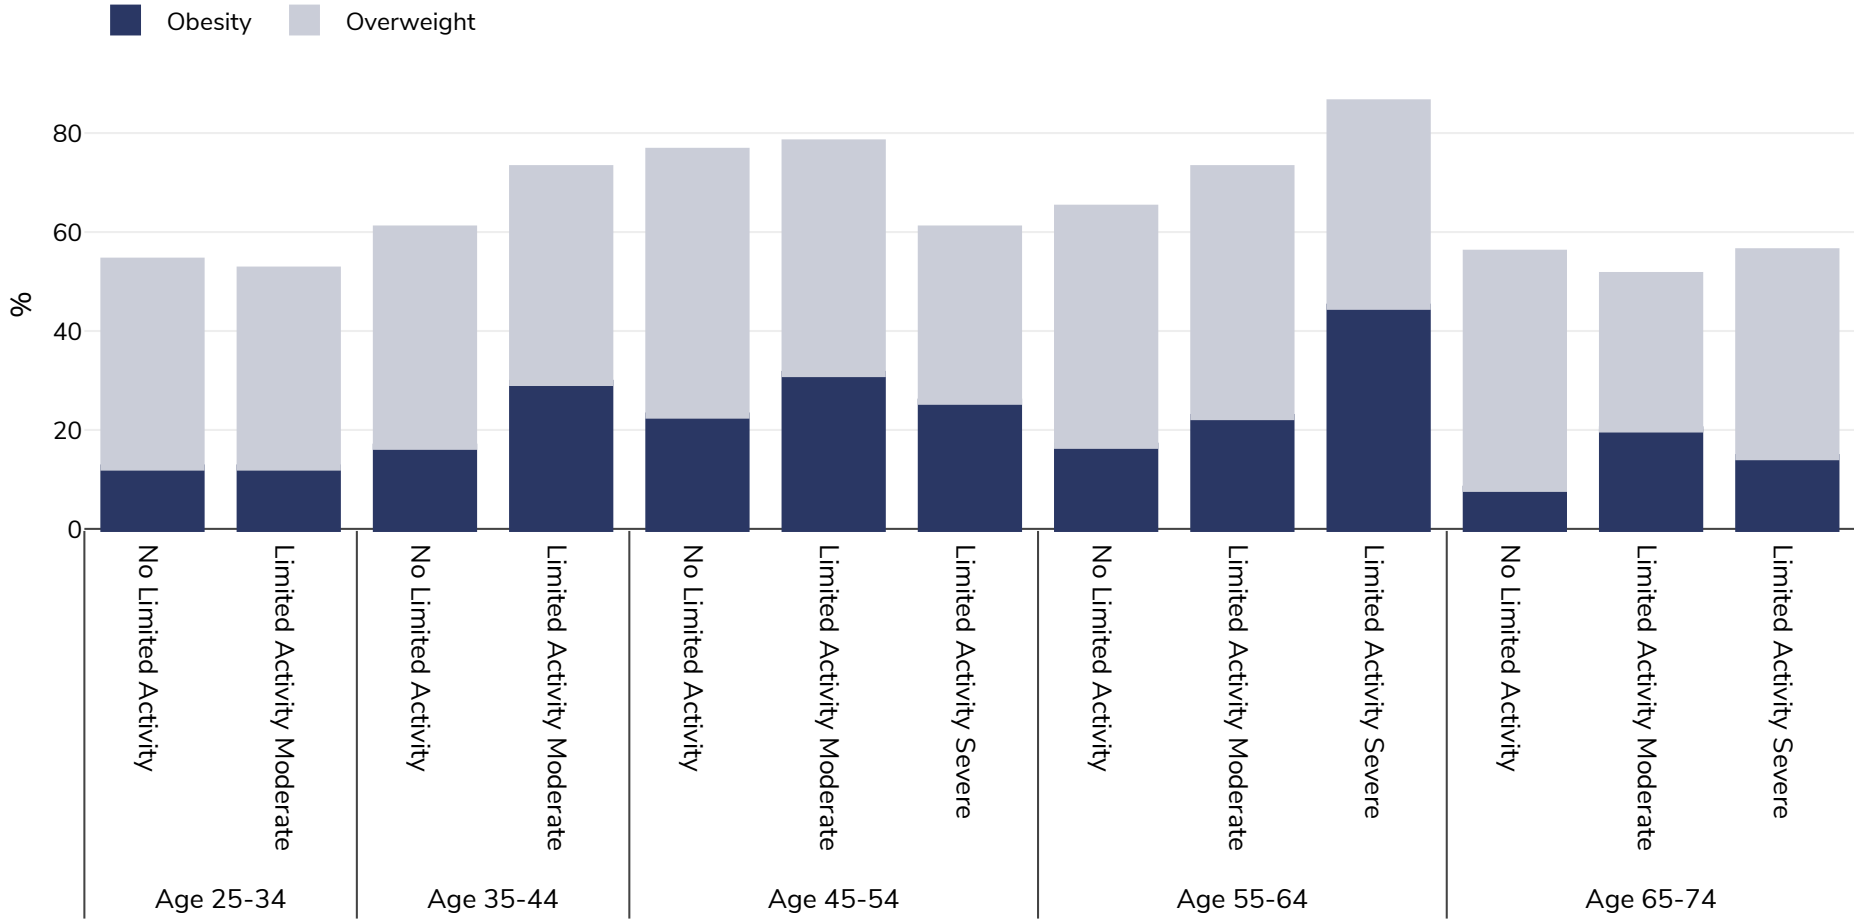

Finland: Overweight/obesity by age and limited activity

Men, 2014

Survey type: Self-reported

Area covered: National

References: Eurostat 2014 available at <https://appsso.eurostat.ec.europa.eu/nui/submitViewTableAction.do> (last accessed 06.10.21)

Unless otherwise noted, overweight refers to a BMI between 25kg and 29.9kg/m², obesity refers to a BMI greater than 30kg/m².