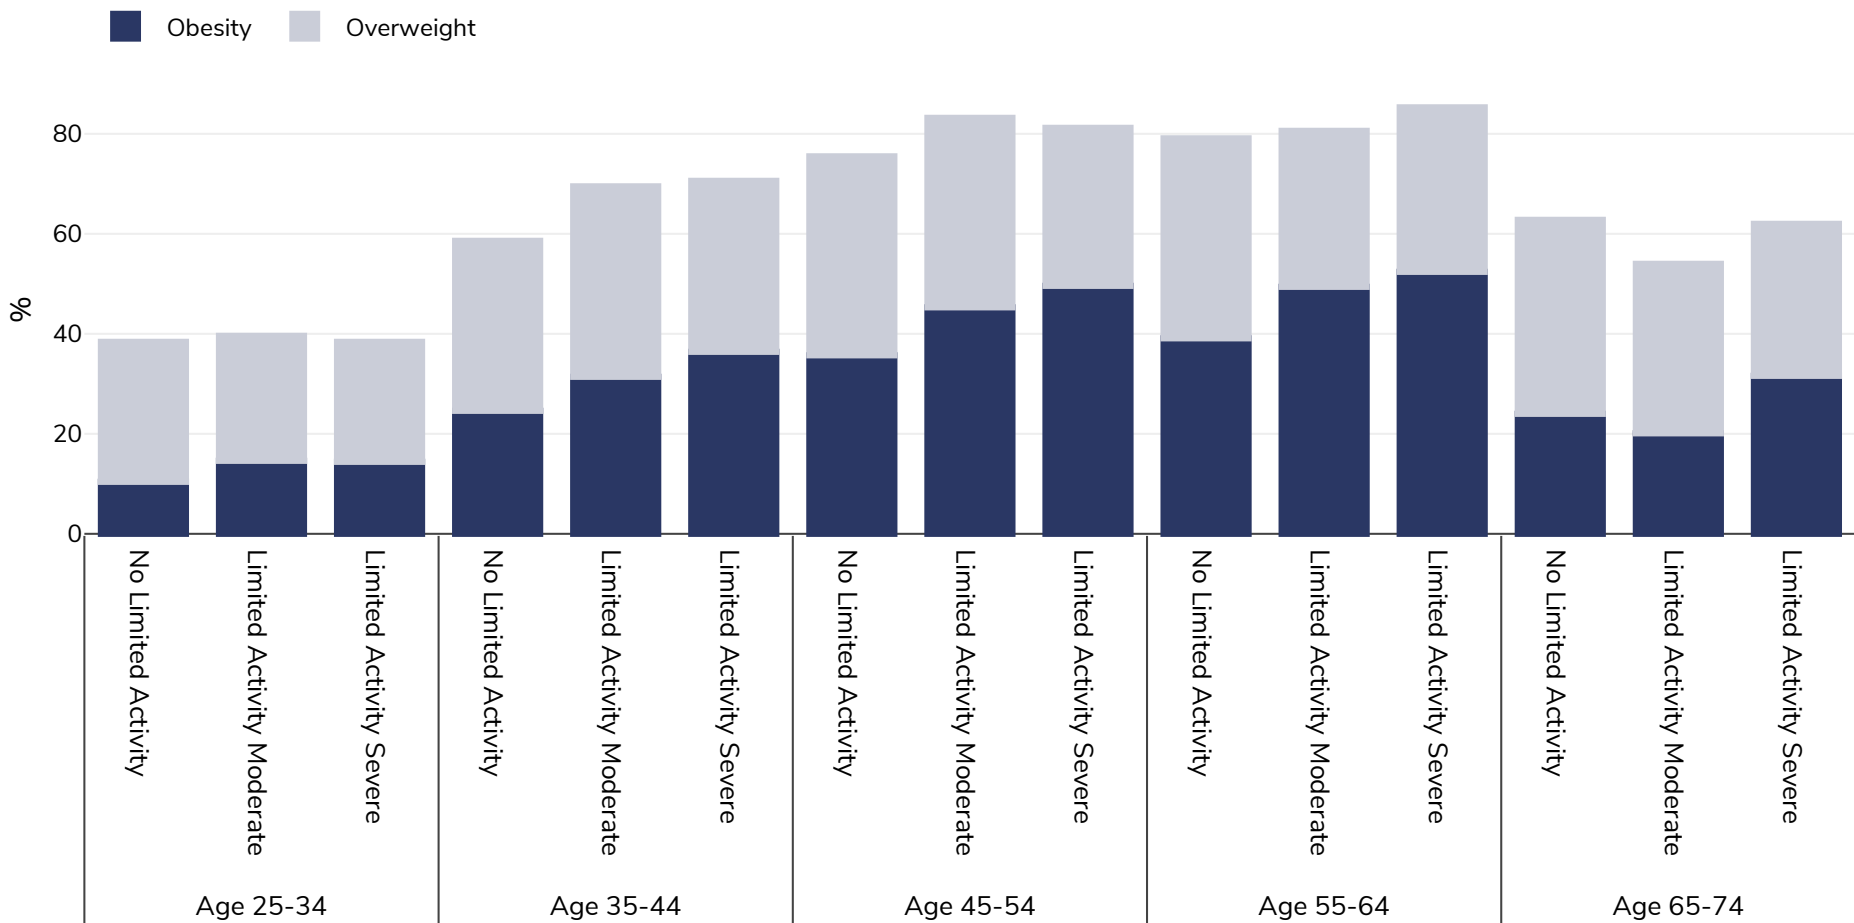

Turkey: Overweight/obesity by age and limited activity

Women, 2014

Survey type: Self-reported

Area covered: National

References: Eurostat 2014 available at <https://appsso.eurostat.ec.europa.eu/nui/submitViewTableAction.do> (last accessed 06.10.21)

Unless otherwise noted, overweight refers to a BMI between 25kg and 29.9kg/m², obesity refers to a BMI greater than 30kg/m².