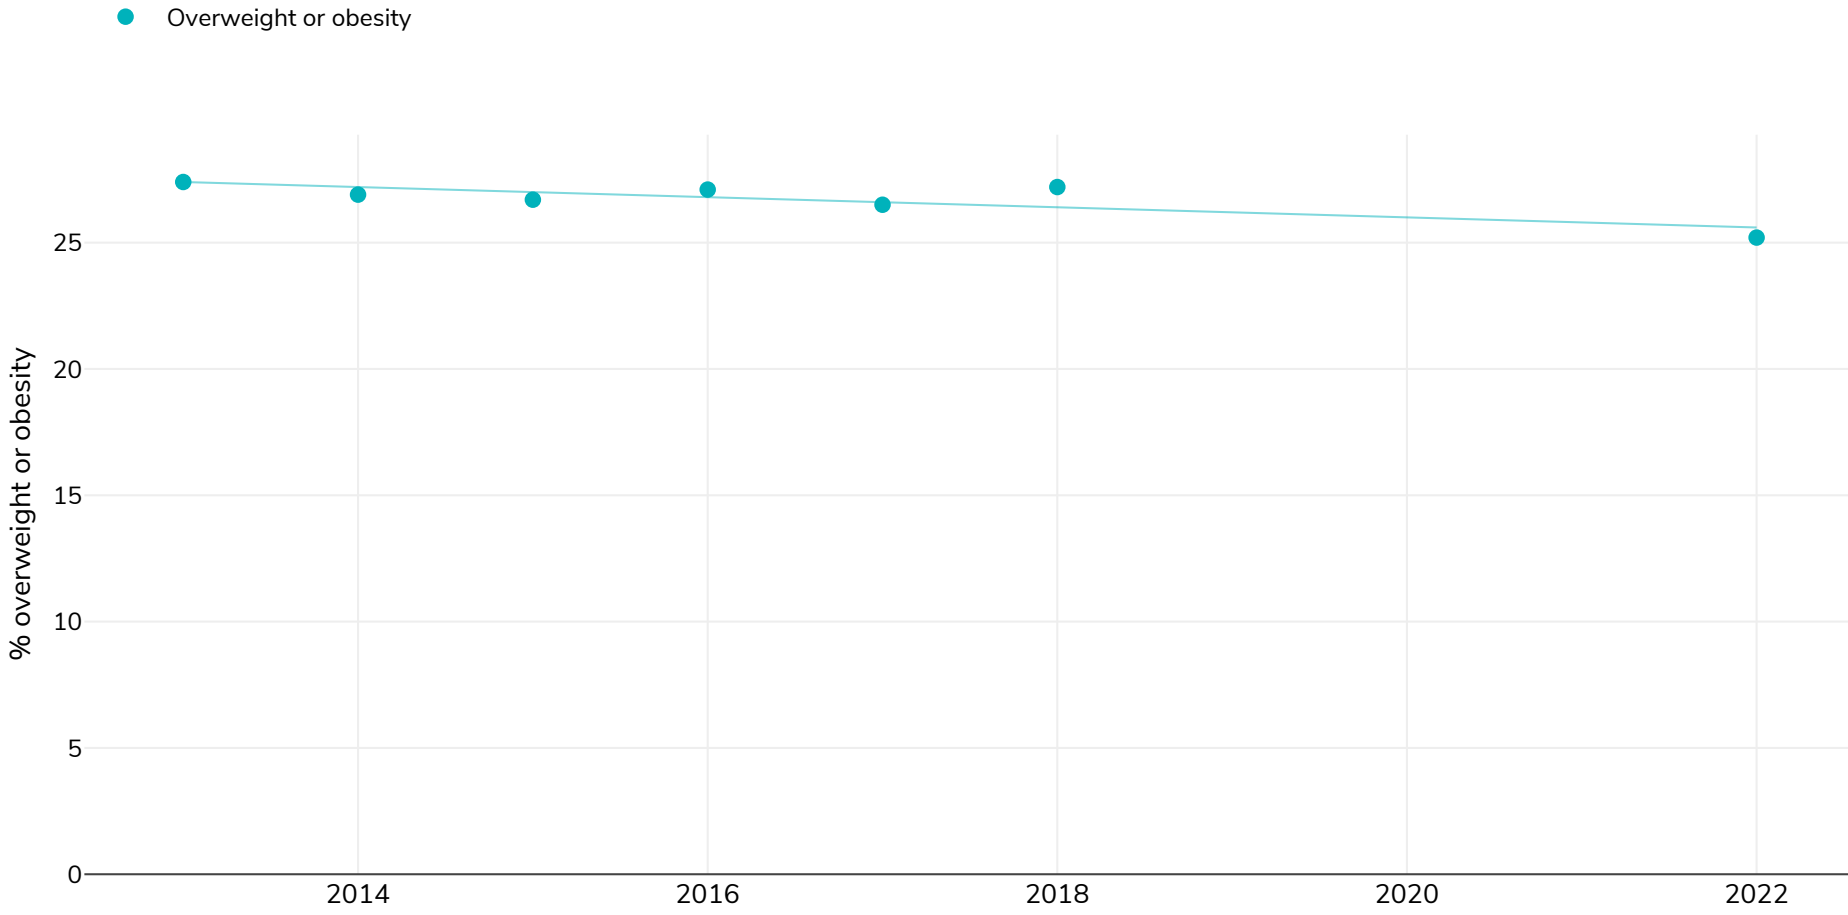

Wales: % Children living with overweight or obesity, 2013-2023

Boys

Survey type: Measured

References: For full details of references visit <https://data.worldobesity.org/>

Notes: Aged 4-5

Definitions: 85th & 95th centile not IOTF cut off