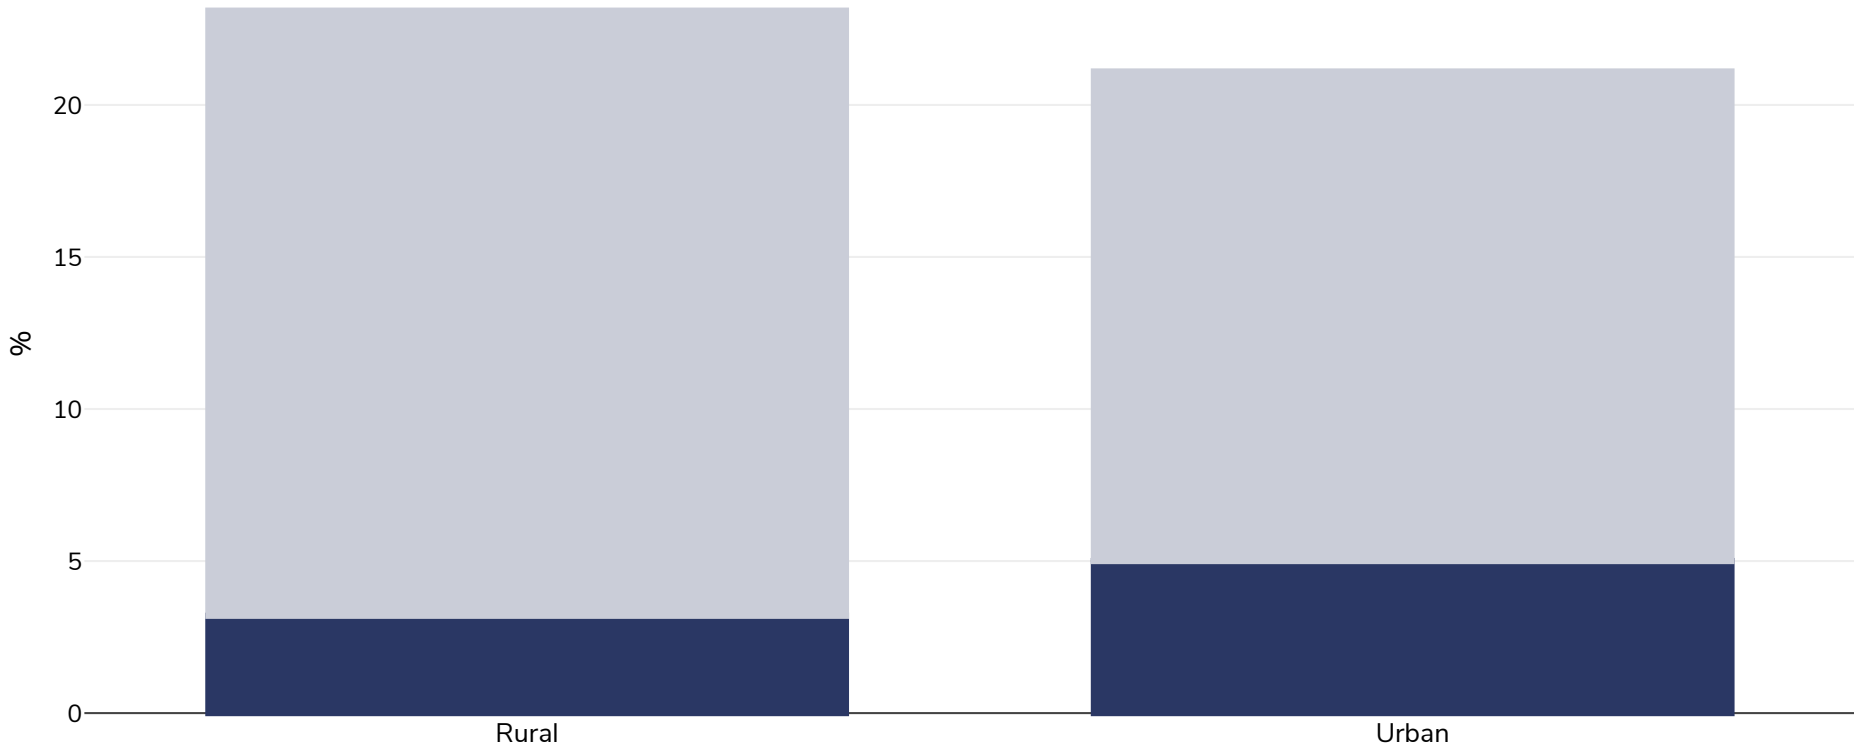

Mongolia: Overweight/obesity by region

Girls, 2013

■ Obesity ■ Overweight

Survey type:	Measured
Age:	2-4
Sample size:	3404
Area covered:	National
References:	Mongolia MICS 2013 Survey - data analysed by R Jackson Leach, F Montague. World Obesity Federation
Notes:	IOTF monthly cut offs
Cutoffs:	IOTF