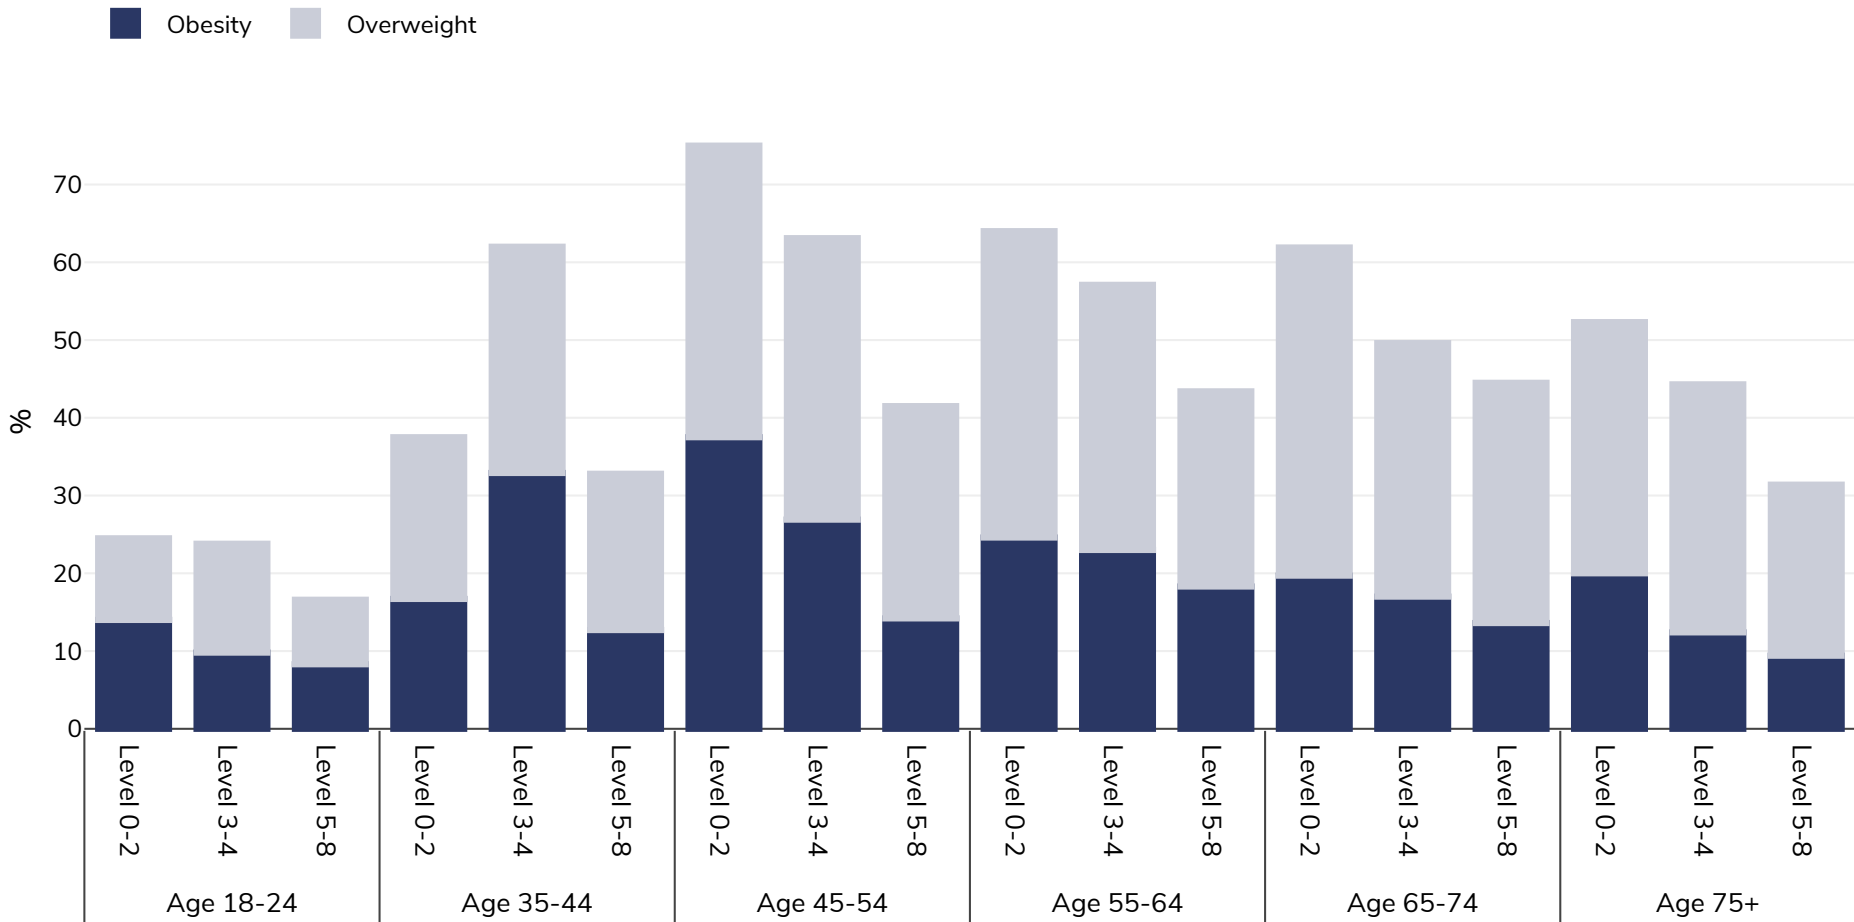

Denmark: Overweight/obesity by age and education

Women, 2019

Survey type: Self-reported

Area covered: National

References: Eurostat 2019. Available at https://appsso.eurostat.ec.europa.eu/nui/show.do?dataset=hlth_ehis_bm1e&lang=en (last accessed 09.08.21).

Notes: NB. Some age ranges missing due to insufficient data to display by age & educational status

Unless otherwise noted, overweight refers to a BMI between 25kg and 29.9kg/m², obesity refers to a BMI greater than 30kg/m².